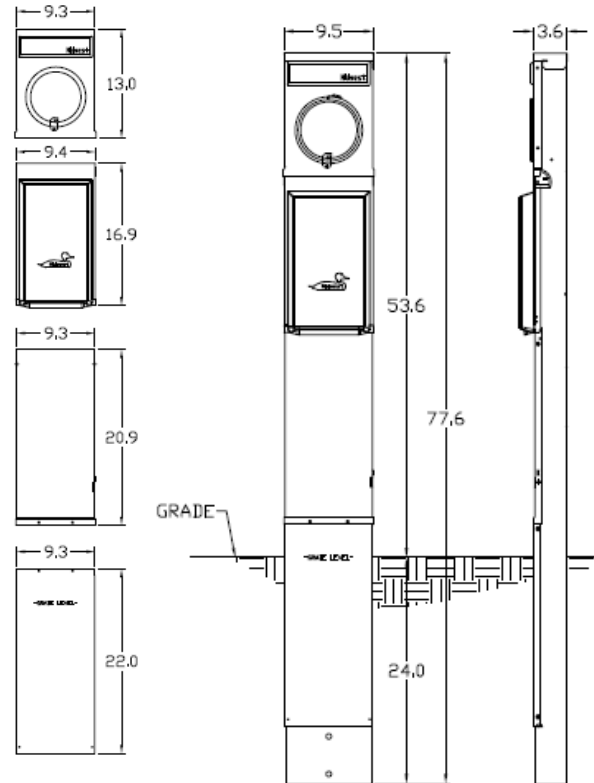

Top View

Configuration

Front View Interior

Front View Inside Cover

Front View External # 1

Front View External # 2

Side View

Wire Range Size

CONNECTOR	COPPER		ALUMINUM	
	SOLID	STRAND	SOLID	STRAND
LINE	---	6-1/0	---	6-1/0
LOAD	14-10	14-10	---	---
NEUTRAL	14-4	14-4	14-4	14-4
POST LINE CONNECTORS SUITABLE FOR LOOP FEED	#6-350 KCMIL		#6-350 KCMIL	
EQUIP. GRND. POST	14-2/0	14-2/0	14-2/0	14-2/0