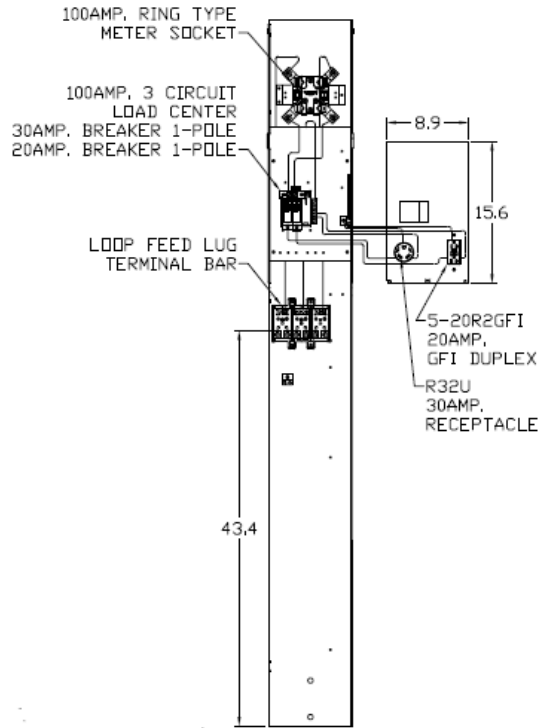

Top View

Configuration

Front View Interior

Front View Inside Cover

Front View External # 1

Front View External # 2

Side View

Wire Range Size

CONNECTOR	COPPER		ALUMINUM	
	SOLID	STRAND	SOLID	STRAND
LINE	---	6-1/0	---	6-1/0
LOAD	14-10	14-10	---	---
NEUTRAL	14-4	14-4	14-4	14-4
POST LINE CONNECTORS SUITABLE FOR LOOP FEED	#6-350 KCMIL		#6-350 KCMIL	
EQUIP. GRND. POST	14-2/0	14-2/0	14-2/0	14-2/0

Receptacles

Circuit Protection

R32U
5-20R2GFCI

THQL1130
THQL1120
Space THQL1120

NOTES: EARTH BURIAL POST

MIDWEST RV EQUIP METALLIC 100A EARTH BURIAL PED RING MTR 30/20A GFI RECP 120V 1PH3W UL LISTED G90 N3R