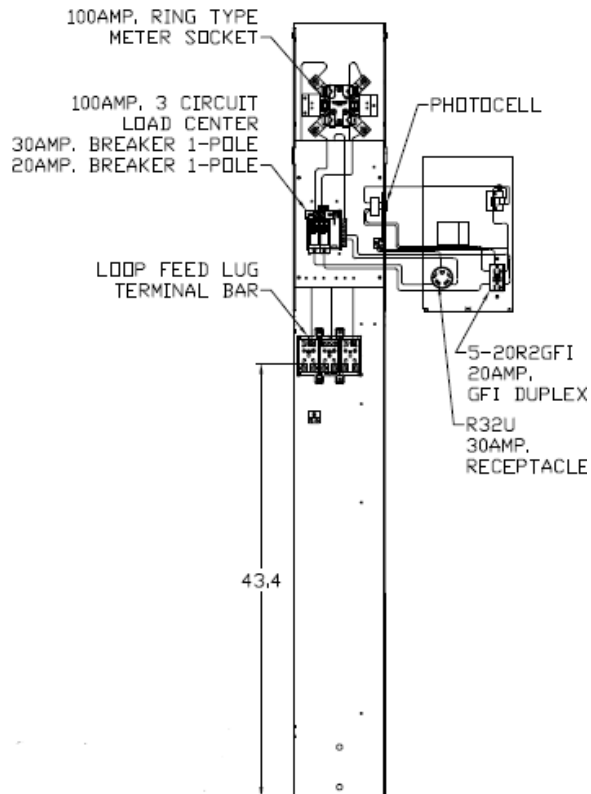

Top View

Configuration

Front View Interior

Front View Inside Cover

Front View External # 1

Front View External # 2

Side View

Wire Range Size

CONNECTOR	COPPER		ALUMINUM	
	SOLID	STRAND	SOLID	STRAND
LINE	---	6-1/0	---	6-1/0
LOAD	14-10	14-10	---	---
NEUTRAL <small>LARGE HOLE</small>	12-8	12-1/0	10-8	10-1/0
NEUTRAL <small>SMALL HOLE</small>	14-8	14-4	12-8	12-4
POST LINE CONNECTORS SUITABLE FOR LOOP FEED	#6-350 KCMIL		#6-350 KCMIL	
EQUIP. GRND. PDST	14-2/0	14-2/0	14-2/0	14-2/0

Receptacles

R32U
5-20R2GFCI

Circuit Protection

THQL1130
THQL1120
Space THQL1120

MIDWEST RV EQUIP METALLIC 100A LIGHTED EARTH BURIAL PED RING MTR 30/20A GFI RECPT 120V 1PH3W UL LISTED G90 N3R

CAT NO	DWG DATE	REV #
M041CP6L10	04/19/2017	01