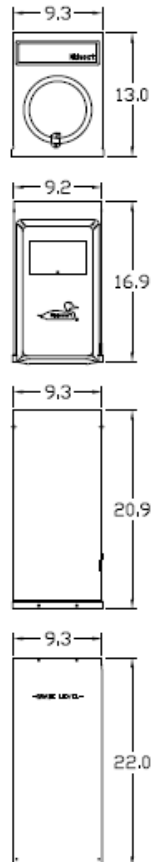

Top View

Configuration

Front View Interior

Front View Inside Cover

Front View External # 1

Front View External # 2

Side View

Wire Range Size

CONNECTOR	COPPER		ALUMINUM	
	SOLID	STRAND	SOLID	STRAND
LINE	---	6-1/0	---	6-1/0
LOAD	14-10	14-10	---	---
NEUTRAL <small>LARGE HOLE</small>	12-8	12-1/0	10-8	10-1/0
NEUTRAL <small>SMALL HOLE</small>	14-8	14-4	12-8	12-4
POST LINE CONNECTORS SUITABLE FOR LOOP FEED	#6-350 KCMIL		#6-350 KCMIL	
EQUIP. GRND. PDST	14-2/0	14-2/0	14-2/0	14-2/0