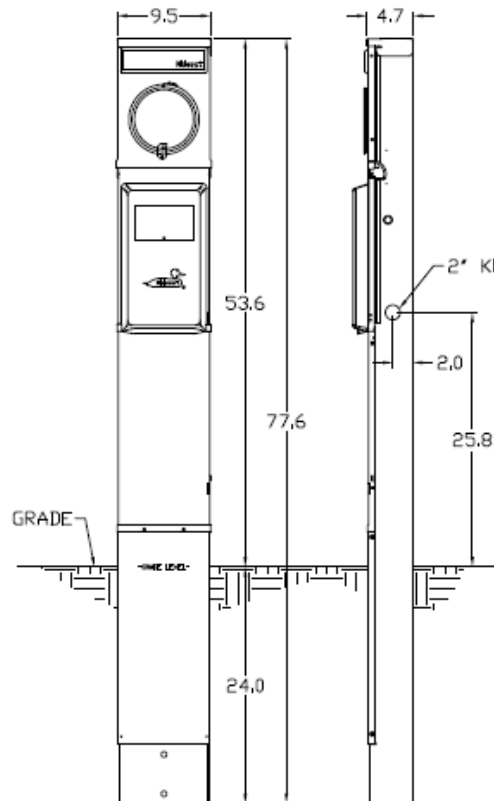

Top View

Configuration

Front View Interior

Front View Inside Cover

Front View External # 1

Front View External # 2

Side View

Wire Range Size

CONNECTOR	COPPER		ALUMINUM	
	SOLID	STRAND	SOLID	STRAND
LINE	---	6-1/0	---	6-1/0
LOAD	14-10	14-10	---	---
NEUTRAL <small>LARGE HOLE</small>	12-8	12-1/0	10-8	10-1/0
NEUTRAL <small>SMALL HOLE</small>	14-8	14-4	12-8	12-4
POST LINE CONNECTORS SUITABLE FOR LOOP FEED	#6-350 KCMIL		#6-350 KCMIL	
EQUIP. GRND. PDST	14-2/0	14-2/0	14-2/0	14-2/0