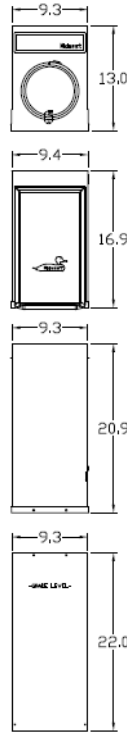

Top View

Configuration

Front View Inside

Front View External Covers

Front View External

Side View

Receptacles

R32U
5-20R2

Circuit Protection

THQL1130
THQL1120GFT
Space THQL1120

Wire Range Size

CONNECTOR	COPPER		ALUMINUM	
	SOLID	STRAND	SOLID	STRAND
LINE	---	6-1/0	---	6-1/0
LOAD	14-10	14-10	---	---
NEUTRAL LARGE HOLE	12-8	12-1/0	10-8	10-1/0
NEUTRAL SMALL HOLE	14-8	14-4	12-8	12-4
POST LINE CONNECTORS SUITABLE FOR LOOP FEED	#6-350	KCMIL	#6-350	KCMIL
EQUIP. GRND. POST	14-2/0	14-2/0	14-2/0	14-2/0