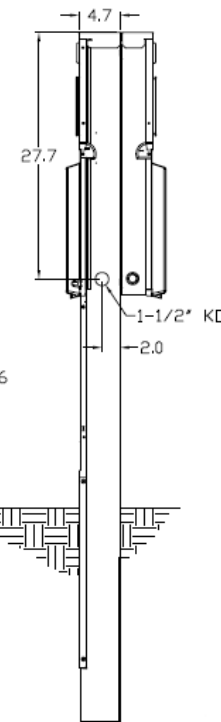

Top View

Configuration

Front View Inside

Front View External Covers

Front View External

Side View

Receptacles

R32U
5-20R2

Circuit Protection

THQL1130
THQL1120GFT
Space THQL1120

Wire Range Size

CONNECTOR	COPPER		ALUMINUM	
	SOLID	STRAND	SOLID	STRAND
LINE	---	6-1/0	---	6-1/0
LOAD	14-10	14-10	---	---
NEUTRAL LARGE HOLE	12-8	12-1/0	10-8	10-1/0
NEUTRAL SMALL HOLE	14-8	14-4	12-8	12-4
POST LINE CONNECTORS SUITABLE FOR LOOP FEED	#6-350	KCMIL	#6-350	KCMIL
EQUIP. GRND. POST	14-2/0	14-2/0	14-2/0	14-2/0

NOTES: EARTH BURIAL POST

MIDWEST RV EQUIP METALLIC 100A PEDESTAL BACK-TO-BACK RING MTR 30/20A RECP 120V 1PH3W UL LISTED G90 N3R

CAT NO	DWG DATE	REV #
M041GB6	04/26/2017	01