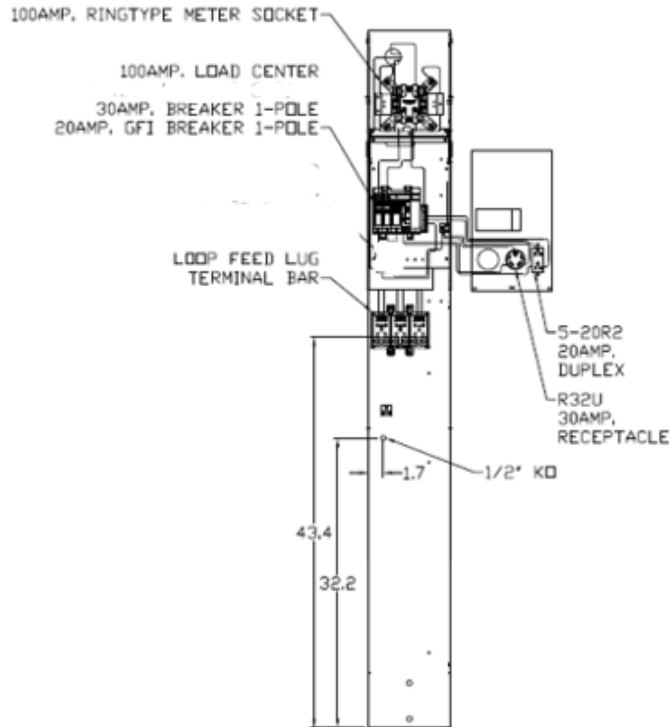

Top View

Configuration

Front View Inside

Front View External Covers

Front View External

Side View

Receptacles

R32U
5-20R2

Circuit Protection

THQL1130
THQL1120GFT
Space THQL1120

Wire Range Size

CONNECTOR	COPPER		ALUMINUM	
	SOLID	STRAND	SOLID	STRAND
LINE	---	6-1/0	---	6-1/0
LOAD	14-10	14-10	---	---
NEUTRAL LARGE HOLE	12-8	12-1/0	10-8	10-1/0
NEUTRAL SMALL HOLE	14-8	14-4	12-8	12-4
POST LINE CONNECTORS SUITABLE FOR LOOP FEED	#6-350	KCMIL	#6-350	KCMIL
EQUIP. GRND. POST	14-2/0	14-2/0	14-2/0	14-2/0

NOTES: EARTH BURIAL POST

MIDWEST RV EQUIP METALLIC 100A PEDESTAL BACK-TO-BACK RING MTR 30/20A RECP 120V 1PH3W UL LISTED G90 N3R

CAT NO	DWG DATE	REV #
M041GB6	04/26/2017	01