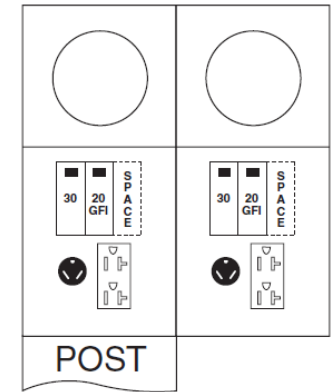

Top View

Configuration

Front View Inside

Front View External Covers

Front View External

Side View

Receptacles

R32U
5-20R2

Circuit Protection

THQL1130
THQL1120GFT
Space THQL1120

Wire Range Size

CONNECTOR	COPPER		ALUMINUM	
	SOLID	STRAND	SOLID	STRAND
LINE	---	6-1/0	---	6-1/0
LOAD	14-10	14-10	---	---
NEUTRAL LARGE HOLE	12-8	12-1/0	10-8	10-1/0
NEUTRAL SMALL HOLE	14-8	14-4	12-8	12-4
POST LINE CONNECTORS SUITABLE FOR LOOP FEED	#6-350	KCMIL	#6-350	KCMIL
EQUIP. GRND. POST	14-2/0	14-2/0	14-2/0	14-2/0