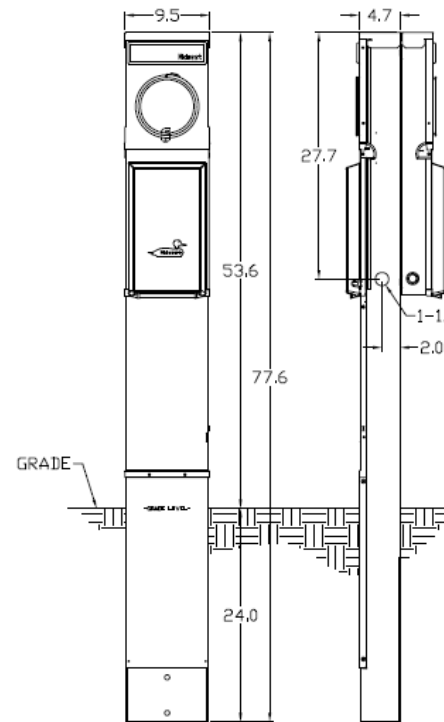

Top View

Configuration

Front View Inside

Front View External Covers

Front View External

Side View

Receptacles

R32U
5-20R2

Circuit Protection

THQL1130
THQL1120GFT
Space THQL1120

Wire Range Size

CONNECTOR	COPPER		ALUMINUM	
	SOLID	STRAND	SOLID	STRAND
LINE	---	6-1/0	---	6-1/0
LOAD	14-10	14-10	---	---
NEUTRAL LARGE HOLE	12-8	12-1/0	10-8	10-1/0
NEUTRAL SMALL HOLE	14-8	14-4	12-8	12-4
POST LINE CONNECTORS SUITABLE FOR LOOP FEED	#6-350	KCMIL	#6-350	KCMIL
EQUIP. GRND. POST	14-2/0	14-2/0	14-2/0	14-2/0

NOTES: EARTH BURIAL POST

MIDWEST RV EQUIP METALLIC 100A PEDESTAL BACK-TO-BACK RING MTR 30/20A RECP 120V 1PH3W UL LISTED G90 N3R

CAT NO	DWG DATE	REV #
M041GB6	04/26/2017	01