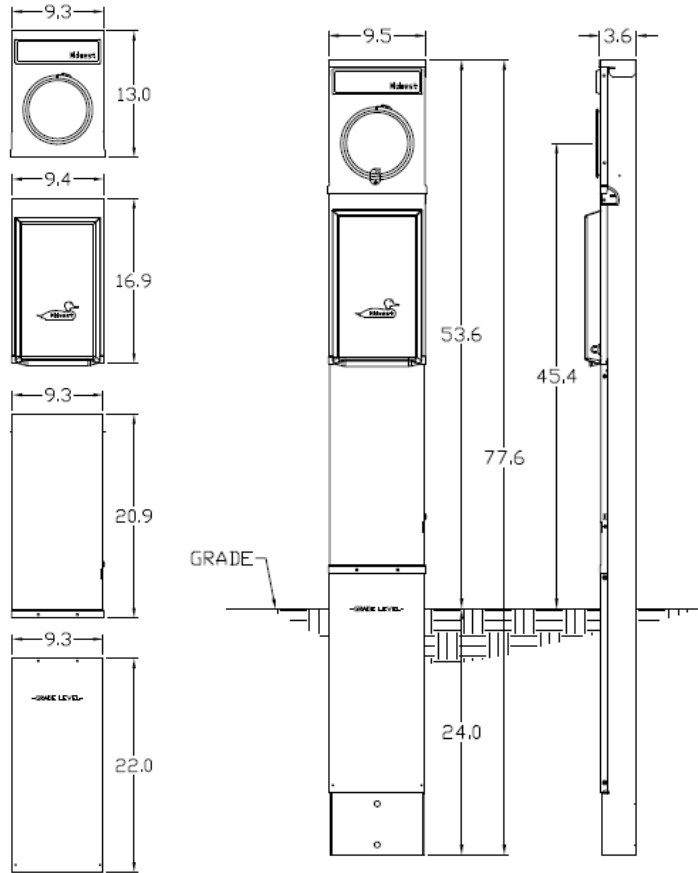

Front View Inside

Wire Range Size

CONNECTOR	COPPER		ALUMINUM	
	SOLID	STRAND	SOLID	STRAND
LINE	---	6-1/0	---	6-1/0
LOAD	14-10	14-10	---	---
NEUTRAL	14-4	14-4	14-4	14-4
POST LINE CONNECTORS SUITABLE FOR LOOP FEED	#6-350 KCMIL		#6-350 KCMIL	
EQUIP. GRND. POST	14-2/0	14-2/0	14-2/0	14-2/0

Configuration

Receptacles

R32U
5-20R2

Circuit Protection

THQL1130
THQL1120GFT
Space THQL1120

MIDWEST RV EQUIP METALLIC 100A SINGLE EARTH BURIAL
POEDESTAL RING MTR 30/20A RECPT 120V 1PH3W UL LISTED
G90 N3R

CAT NO	DWG DATE	REV #
M041GP6	04/24/2017	01