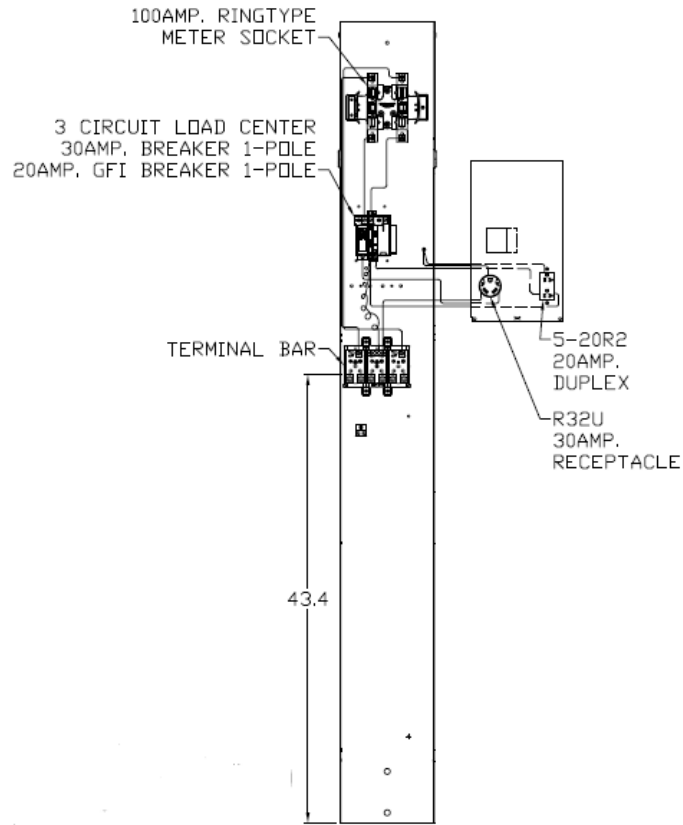

Front View Inside

Wire Range Size

CONNECTOR	COPPER		ALUMINUM	
	SOLID	STRAND	SOLID	STRAND
LINE	---	6-1/0	---	6-1/0
LOAD	14-10	14-10	---	---
NEUTRAL	14-4	14-4	14-4	14-4
POST LINE CONNECTORS SUITABLE FOR LOOP FEED	#6-350 KCMIL		#6-350 KCMIL	
EQUIP. GRND. POST	14-2/0	14-2/0	14-2/0	14-2/0

Configuration

Receptacles

R32U
5-20R2

Circuit Protection

THQL1130
THQL1120GFT
Space THQL1120

MIDWEST RV EQUIP METALLIC 100A SINGLE EARTH BURIAL
POEDESTAL RING MTR 30/20A RECPT 120V 1PH3W UL LISTED
G90 N3R

CAT NO	DWG DATE	REV #
M041GP6	04/24/2017	01