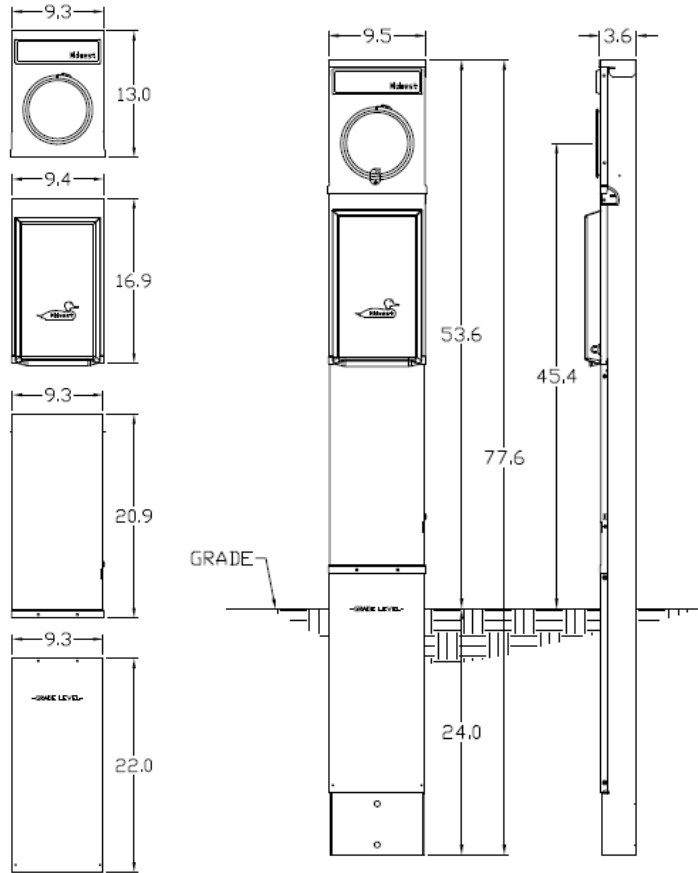

Front View Inside

Configuration

Receptacles

BR54U
5-20R2

Circuit Protection

THQL2150
THQL1120GFT

Wire Range Size

CONNECTOR	COPPER		ALUMINUM	
	SOLID	STRAND	SOLID	STRAND
LINE	---	6-1/0	---	6-1/0
LOAD	14-10	14-10	---	---
NEUTRAL	14-4	14-4	14-4	14-4
POST LINE CONNECTORS SUITABLE FOR LOOP FEED	#6-350 KCMIL		#6-350 KCMIL	
EQUIP. GRND. POST	14-2/0	14-2/0	14-2/0	14-2/0

MIDWEST RV EQUIP METALLIC 70A SINGLE EARTH BURIAL
PEDESTAL RING MTR 50/20A RECPT 120V 1PH3W UL LISTED
G90 N3R

CAT NO	DWG DATE	REV #
M041GP6	04/24/2017	01