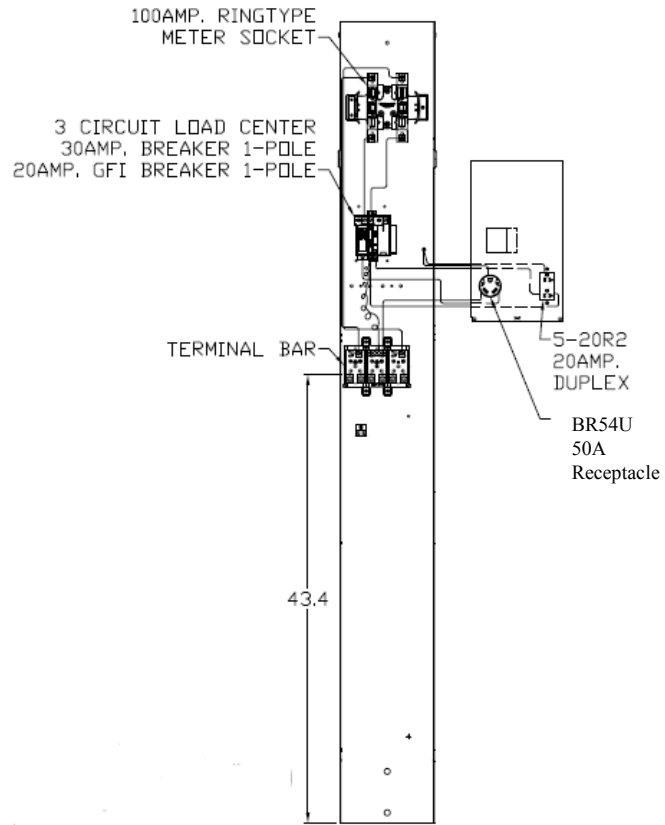

Front View Inside

Configuration

Receptacles

BR54U
5-20R2

Circuit Protection

THQL2150
THQL1120GFT

Wire Range Size

CONNECTOR	COPPER		ALUMINUM	
	SOLID	STRAND	SOLID	STRAND
LINE	---	6-1/0	---	6-1/0
LOAD	14-10	14-10	---	---
NEUTRAL	14-4	14-4	14-4	14-4
POST LINE CONNECTORS SUITABLE FOR LOOP FEED	#6-350 KCMIL		#6-350 KCMIL	
EQUIP. GRND. POST	14-2/0	14-2/0	14-2/0	14-2/0

MIDWEST RV EQUIP METALLIC 70A SINGLE EARTH BURIAL
PEDESTAL RING MTR 50/20A RECPT 120V 1PH3W UL LISTED
G90 N3R

CAT NO	DWG DATE	REV #
M041GP6	04/24/2017	01