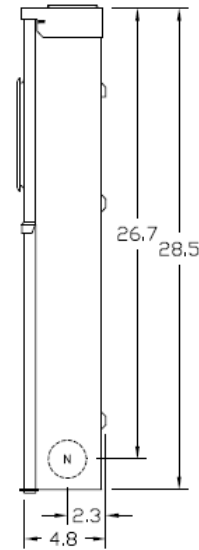

Front Covers View

Top View

Front Interior View

Bottom View

Side View

Configuration

Knockouts

- F= 1/2" KO
- Y= 1-1/4", 1-1/2", 2", 2-1/2", 3" KO
- N= 1/2", 3/4", 1", 1-1/4", 1-1/2", 2" KO
- X= 1/2", 3/4", 1", 1-1/4", 1-1/2", 2", 2-1/2" KO

Wire Range Size

CONNECTOR	COPPER		ALUMINUM	
	SOLID	STRANDED	SOLID	STRANDED
LINE	----	6-4/0	----	6-4/0
LOAD	----	1-4/0	----	1-4/0
NEUTRAL A	----	1-4/0	----	1-4/0
NEUTRAL/GRND. B	----	6-2/0	----	6-2/0
NEUTRAL/GRND. C	14-8	14-4	12-8	12-4

Midwest Electric Products
Plainville, CT

MIDWEST SERVICE EQUIP 200A SURFACE MOUNT RING
METERED OH/UG UL LISTED 120/240V 4 CKT N3R
PARALLEL

CAT NO	DWG DATE	REV #
M282CB1	07/11/2016	01