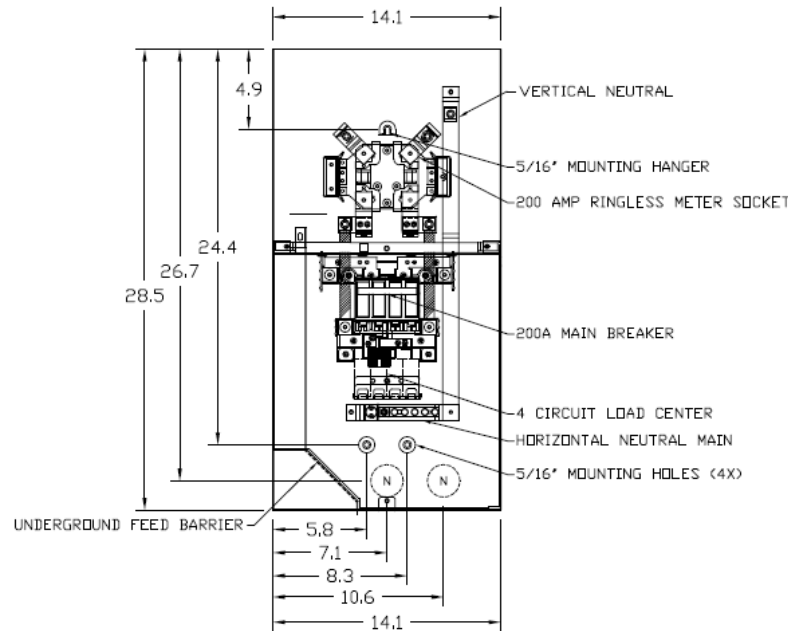

### Front Covers View

### Top View

### Front Interior View

### Wire Range Size

CONNECTOR	COPPER		ALUMINUM	
	SOLID	STRANDED	SOLID	STRANDED
LINE	----	6-4/0	----	6-4/0
LOAD	----	1-4/0	----	1-4/0
NEUTRAL A	----	1-4/0	----	1-4/0
NEUTRAL/GRND. B	----	6-2/0	----	6-2/0
NEUTRAL/GRND. C	14-8	14-4	12-8	12-4