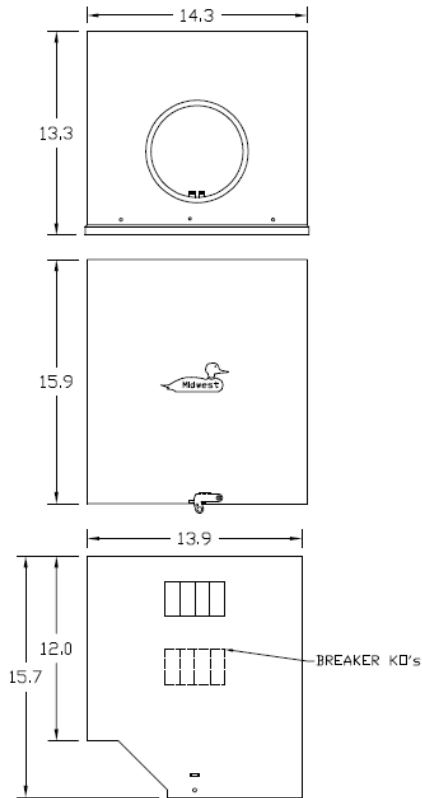

### Front Covers View

### Top View

### Front Interior View

### Wire Range Size

CONNECTOR	COPPER		ALUMINUM	
	SOLID	STRANDED	SOLID	STRANDED
LINE	----	6-4/0	----	6-4/0
LOAD	----	1-4/0	----	1-4/0
NEUTRAL A	----	1-4/0	----	1-4/0
NEUTRAL/GRND. B	----	6-2/0	----	6-2/0
NEUTRAL/GRND. C	14-8	14-4	12-8	12-4