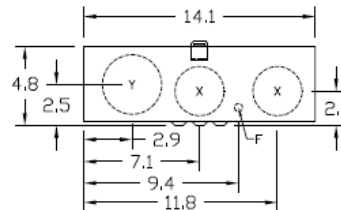

Bottom View