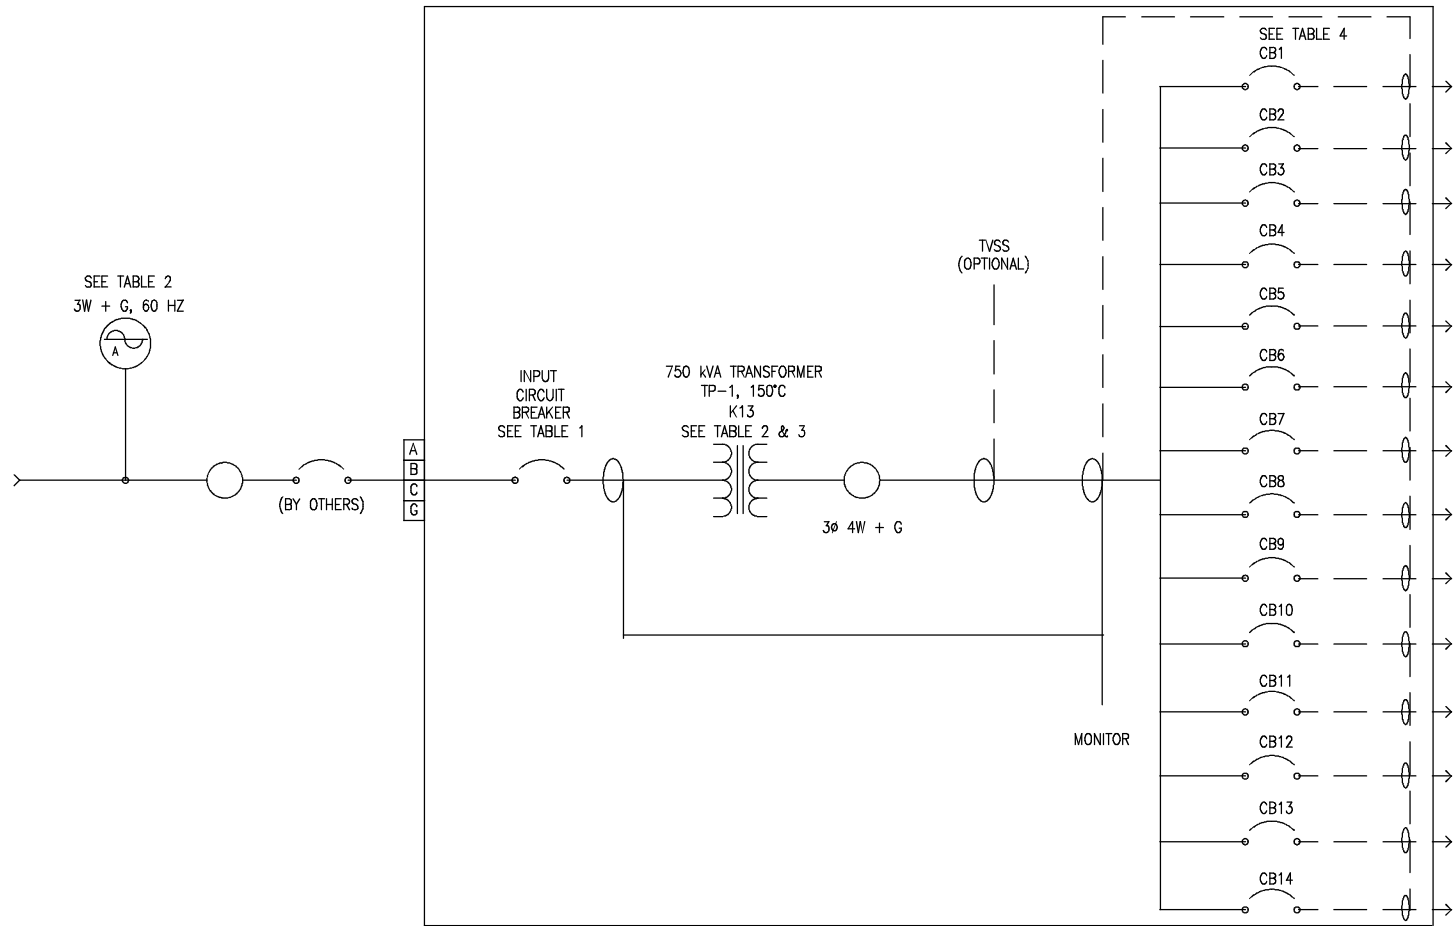

8 7 6 5 4 3 2 1

750 KVA GE ZENITH MDU – HIGH POWER SINGLE LINE SCHEMATIC

GE Critical Power

TITLE:
750 kVA
POWER DISTRIBUTION UNIT

SIZE B	DWG. NO. 92-90566-XX1	REV X0
-----------	--------------------------	-----------

SCALE: NONE PART NO.

8 7 6 5 4 3 2 1