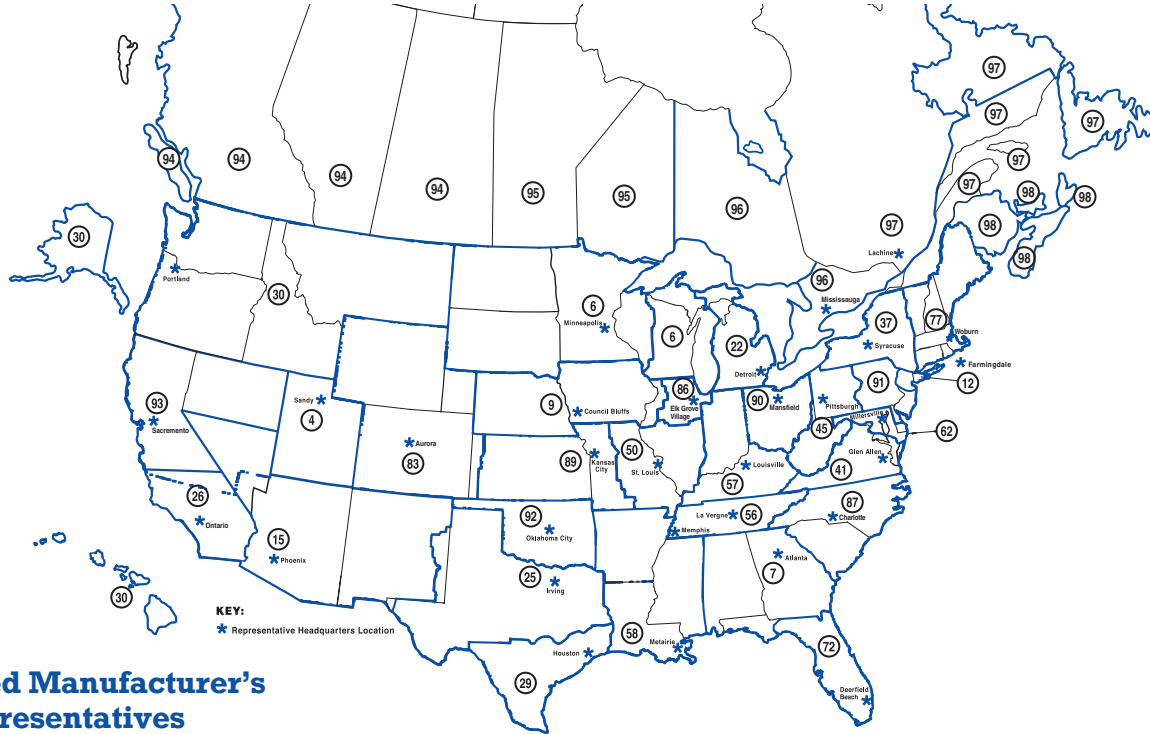

Authorized Manufacturer's Sales Representatives

- | | | | | | | | |
|----|--|----|---|----|---|----|---|
| 4 | MBT Group Sandy, UT 84070 Phone: (801) 979-3665 www.mbt-group.com | 26 | Blanchard Associates Ontario, CA 91761 Phone: (888) 974-0111 Fax: 909-974-0117 www.blanchardassociates.com | 57 | Summit Sales & Marketing Louisville, KY 40217 Phone: (502) 636-3339 Fax: (502) 636-2575 www.summitsales-mkt.com | 90 | Gobeille-Robinson & Associates, Inc. Mansfield, OH 44907 Phone: (419) 526-1010 Fax: (419) 526-0291 www.gobrob.com |
| 6 | Lesco, Inc. Minneapolis, MN 55427 Phone: (763) 542-8242 Fax: (763) 542-9309 www.lesco-inc.com | 29 | E-Tel Houston, TX 77028 Phone: (713) 678-4460 Fax: (713) 678-4371 www.etelinc.com | 58 | Burrus & Matthews, Inc. Metairie, LA 70002 Phone: (504) 835-7825 (800) 535-7619 Fax: (504) 835-7853 www.b-m.com | 91 | Cusick Electrical Sales Willow Grove, PA 19090 Phone: (215) 659-6666 (888) 644-2744 Fax: (215) 659-6674 www.cusicksales.com |
| 7 | Bishop & Brogdon Atlanta, GA 30336 Phone: (404) 494-4333 (800) 241-2963 Fax: (404) 344-3696 | 30 | Robert A. Amey Company Portland, OR 97229 Phone: (503) 646-7196 Fax: (503) 626-8569 www.ameyco.com | 62 | O.T. Hall & Son, Inc. Millersville, MD 21108 Phone: (410) 987-5990 (888) 621-7435 Fax: (410) 987-9691 www.othall.com | 92 | Windshine LLC Oklahoma City, OK 73170 Phone: (405) 735-6999 www.wsokla.com |
| 9 | Bixler Marketing Group Council Bluffs, IA 51501 Phone: (712) 328-1841 (888) 924-9537 Fax: (712) 328-7449 www.bixlermarketing.com | 37 | Liberty Electric Syracuse, NY 13206 Phone: (315) 437-8100 Toll Free: 800-777-2345 Fax: 315-437-0681 | 72 | Metra Associates, Inc. Deerfield Beach, FL 33442 Phone: (954) 428-4444 (800) 201-3465 Fax: (954) 428-4455 www.metra-assoc.com | 93 | Empire Electric Sales Sacramento, CA 95826 Phone: (916) 383-1399 www.empireelectricsales.com |
| 12 | Gumersell Cashdan, Inc. Farmingdale, NY 11735 Phone: (631) 752-9440 Fax: (631) 752-9415 www.gumcash.com | 41 | L.W. French, Inc. Glen Allen, VA 23060 Phone: (804) 270-3205 Fax: (804) 270-0885 www.lwfrench.com | 77 | David Role & Co. Woburn, MA 01801 Phone: (781) 932-8810 (800) 878-0852 Fax: (781) 932-8815 | 94 | Caleb Djkowich – Alberta Edmonton, AB AB T6B 2S1, Canada Phone: (780) 498-1890 Email: caleb.djkowich@ca.abb.com |
| 15 | Desert States Electrical Sales Phoenix, AZ 85040 Phone: (602) 268-7008 Fax: (602) 268-7125 www.desertstates.com | 45 | Gen-Mark Wexford, PA 15090 Phone: (412) 318-4579 Fax: (412) 318-4901 | 83 | EAC/TSC Aurora, CO 80011 Phone: (303) 363-4152 Fax: (303) 344-8580 | 95 | Ed Atkinson – British Columbia Surrey, BC V3S 3C5, Canada Phone: (604) 506-4464 Email: ed.atkinson@ca.abb.com |
| 22 | Team Electrical Sales Detroit, MI 48211 Phone: (313) 874-1000 (800) 875-9120 Fax: (313) 872-5544 | 50 | Vector Electrical Sales St. Charles, MO 63303 Phone: (636) 949-5925 Fax: (636) 949-5926 | 86 | Lake Michigan Sales, LLC Elk Grove Village, IL 60007 Phone: (847) 378-8045 Fax: (847) 307-8975 www.lakemichigansales.com | 96 | Cory Pilbeam – Manitoba & Saskatchewan Surrey, BC V3S 3C5, Canada Phone: (204) 509-2408 Email: cory.pilbeam@ca.abb.com |
| 25 | Electra Sales of N. Texas Irving, TX 75061 Phone: (972) 554-8200 Fax: (972) 554-7861 www.electrasales.net | 56 | John Moore & Associates La Vergne, TN 37086 Phone: (615) 287-0500 Fax: (615) 287-0662 www.jmaone.com | 87 | United Electrical Sales Greensboro, NC Phone: (336) 375-1122 Fax: (336) 375-0177 | 97 | Todd Ferguson – Central & Eastern Ontario Burlington, ON V3S 3C5, Canada Phone: (905) 979-1683 Email: todd.ferguson@ca.abb.com |
| | | | | 89 | Convergence North Kansas City, MO 64116 Phone: (816) 581-6300 Fax: (816) 581-6301 www.convergerep.com | 98 | Ian Richard – Quebec St-Hubert, QC J3Z 1G4, Canada Phone: (514) 557-0601 Email: ian.richard@ca.abb.com |
| | | | | | | | Brian Murphy – Newfoundland & Labrador, PEI, Nova Scotia & New Brunswick Dartmouth, NS B3B 0M7, Canada Phone: (902) 488-8431 Email: brian.murphy@ca.abb.com |