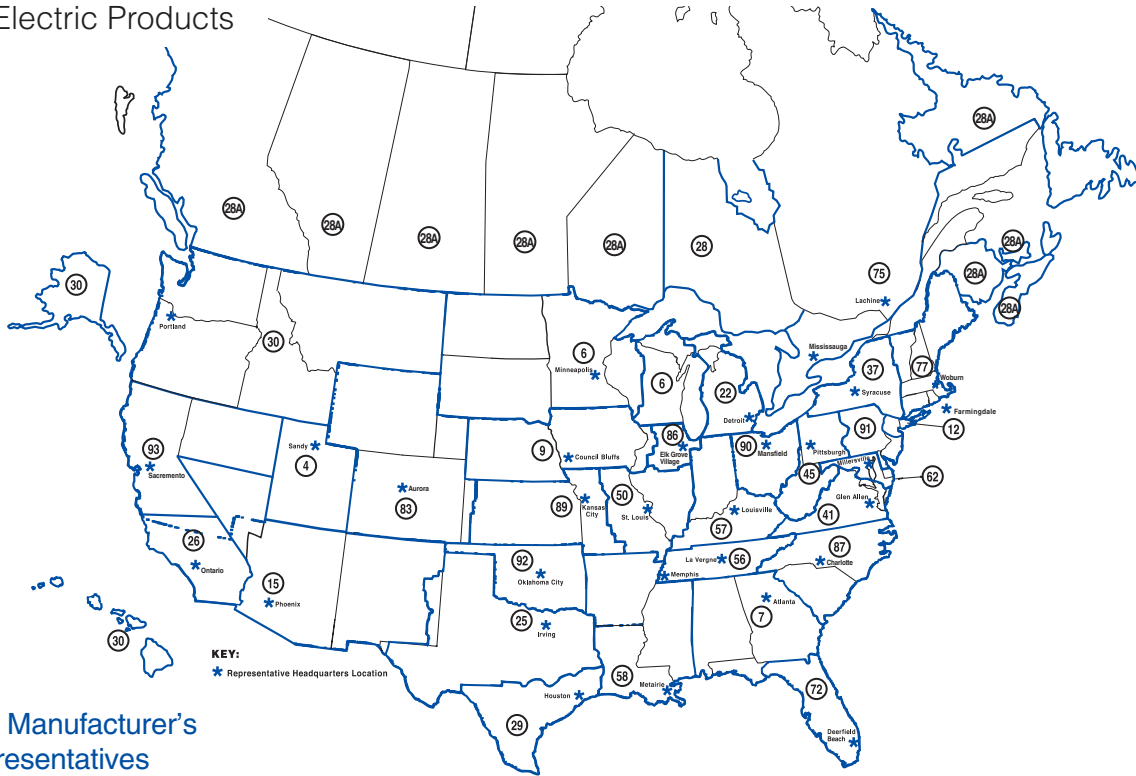

Midwest Electric Products

Authorized Manufacturer's Sales Representatives