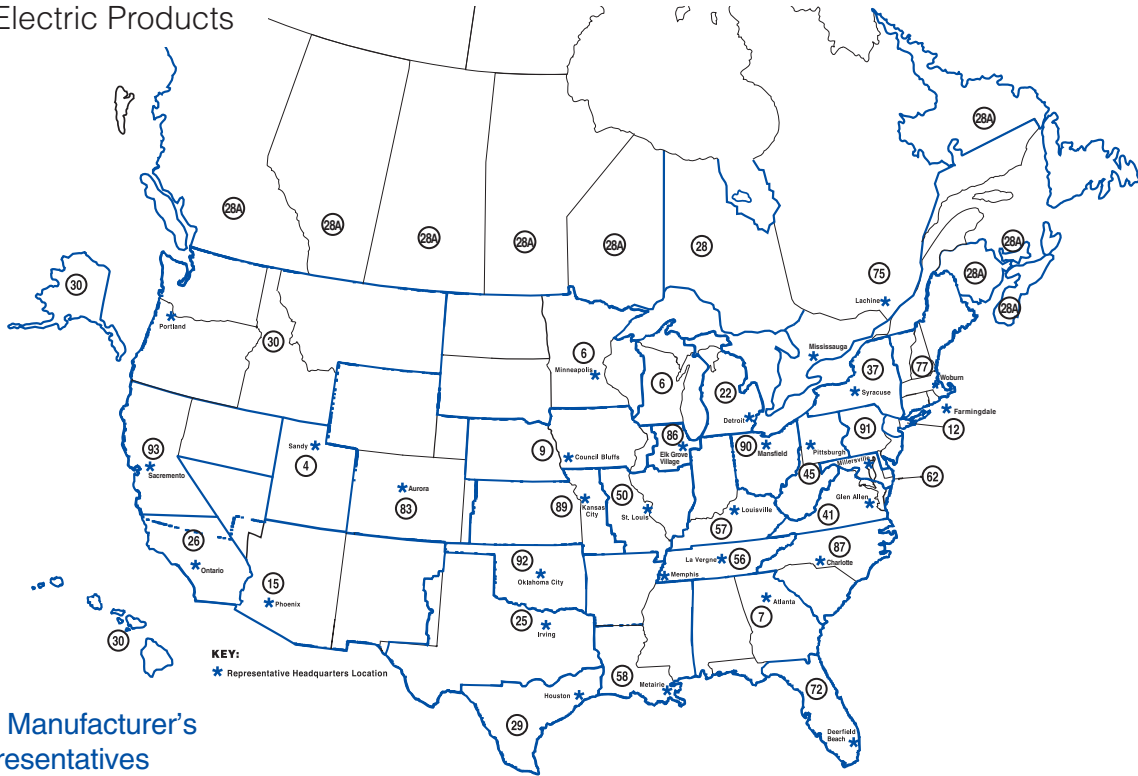

Midwest Electric Products

Authorized Manufacturer's Sales Representatives