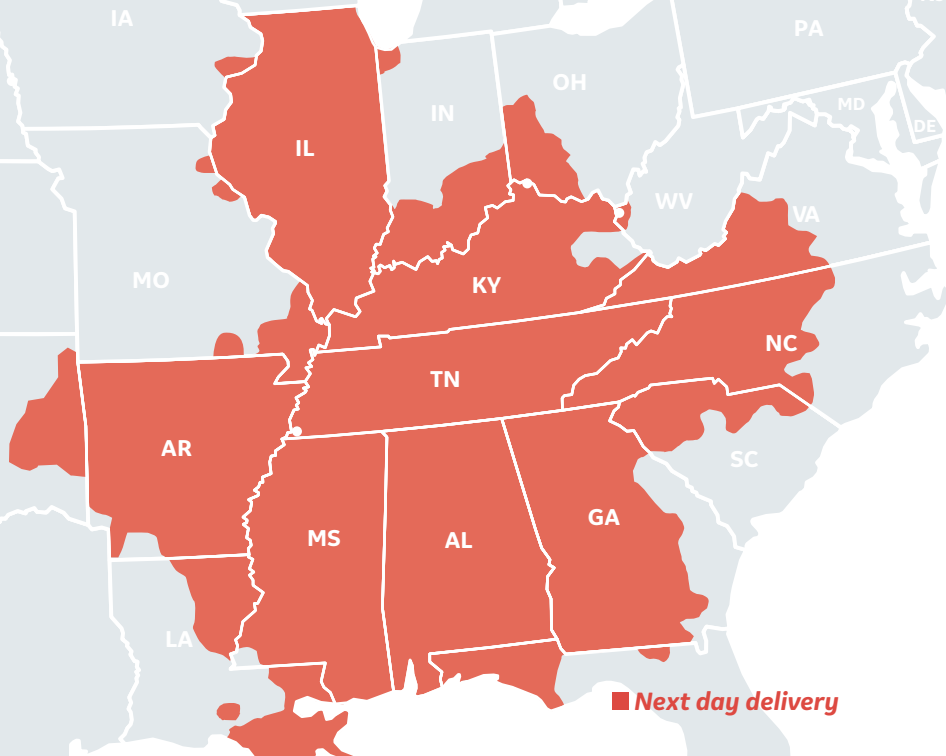

# Extra service. No extra charge!

If your job requires a Midwest transformer at your door by tomorrow, we can get it to you at **no extra charge**. Contact your Midwest Representative before **1:00pm EDT** and we'll get it packed up and ready-to-go.

■ Next day delivery

**Full State Next Day coverage:**

Alabama Mississippi  
Illinois Tennessee  
Kentucky

**Partial State Next Day coverage:**

Arkansas – Major metropolitan Arkansas  
Georgia - Metro Atlanta, Macon and Tifton  
North Carolina - Clarksville, Greensboro and Asheville  
Virginia – Roanoke and west of Roanoke

- Is your ship-to location inside the **red area? Ask for next day service.**

◀ The transformers listed in the table on the left are the only ones available for FastShip.

**Proudly represented locally by:**