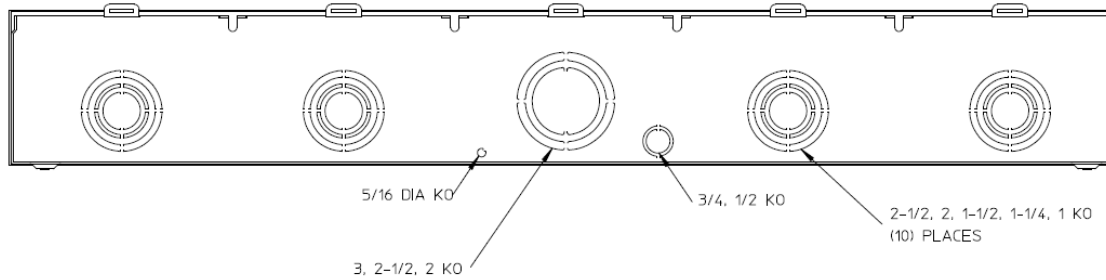

Side View

Front View

Bottom View

Notes

- 1) FINISH: GRAY
- 2) CABINET: 16 GA GALV STEEL
- 3) 200 AMP CONTINUOUS PER POSITION
600 VAC, 1 PHASE, 3-WIRE
360 AMP CONTINUOUS (TOTAL) UNIT
RATING WITH CU
310 AMP CONTINUOUS (TOTAL) UNIT
RATING WITH AL
- 4) TEMPORARY CARDBOARD METER OPENING
COVER PROVIDED.
- 5) MIDWEST LABEL ATTACHED TO THE END
OF THE CARTON.
- 6) MIDWEST LOGO LOCATED IN LOWER LEFT
HAND CORNER OF THE FRONT.
- 7) STACK FLAT ON 36 X 48 PALLET.
(DO NOT STACK ON SIDES)

HORIZ GANGED METER SKTS-(4) 200A 600V N3R 1P3W
 LARGE HUB CVR PLT TPLX GRD 4-TRM CENTER FED G90

CAT NO	DWG DATE	REV #
MEPKR4CS1ET	08/23/2016	01