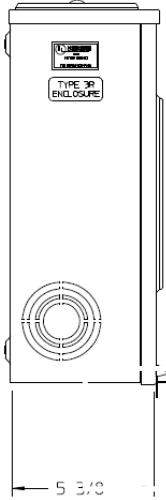

Side View

Front View

Bottom View

Notes

- 1) FINISH: GRAY
- 2) CABINET: 16 GA GALV STEEL
- 3) 200 AMP CONTINUOUS PER POSITION
600 VAC, 1 PHASE, 3-WIRE
360 AMP CONTINUOUS (TOTAL) UNIT
RATING WITH CU
310 AMP CONTINUOUS (TOTAL) UNIT
RATING WITH AL
- 4) TEMPORARY CARDBOARD METER OPENING
COVER PROVIDED.
- 5) MIDWEST LABEL ATTACHED TO THE END
OF THE CARTON.
- 6) MIDWEST LOGO LOCATED IN LOWER LEFT
HAND CORNER OF THE FRONT.
- 7) STACK FLAT ON 36 X 48 PALLET.
(DO NOT STACK ON SIDES)

HORIZ GANGED METER SKTS-(4) 200A 600V N3R 1P3W
 LARGE HUB CVR PLT TPLX GRD 4-TRM CENTER FED G90

CAT NO	DWG DATE	REV #
MEPKR4CS1ET	08/23/2016	01