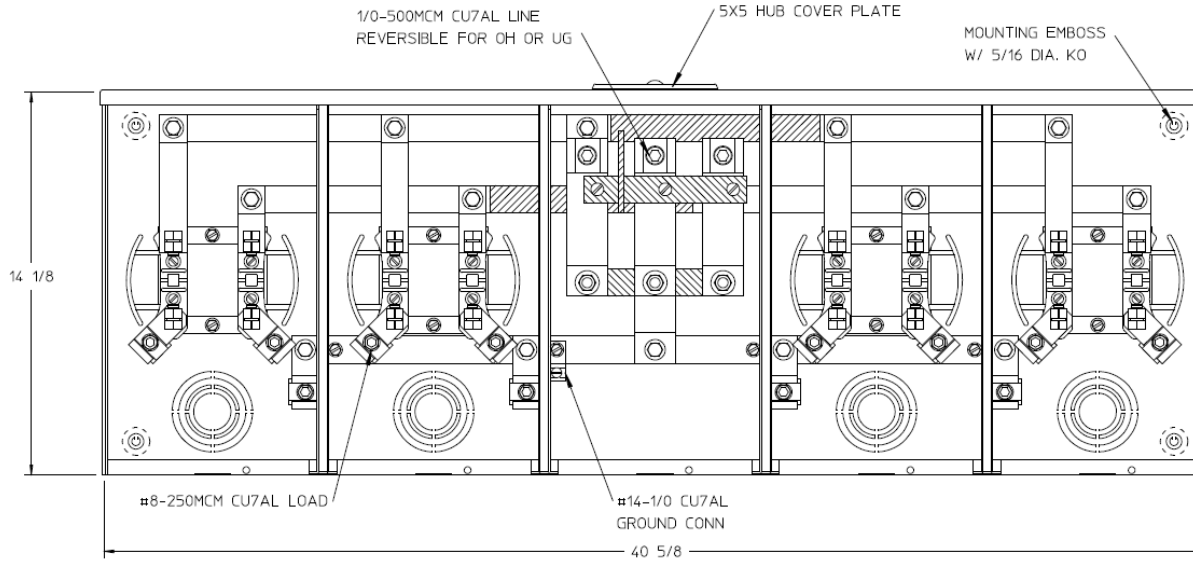

Side View

Front View

Bottom View

Notes

- 1) FINISH: GRAY
- 2) CABINET: 16 GA GALV STEEL
- 3) 200 AMP CONTINUOUS PER POSITION
600 VAC, 1 PHASE, 3-WIRE
360 AMP CONTINUOUS (TOTAL) UNIT
RATING WITH CU
310 AMP CONTINUOUS (TOTAL) UNIT
RATING WITH AL
- 4) TEMPORARY CARDBOARD METER OPENING
COVER PROVIDED.
- 5) MIDWEST LABEL ATTACHED TO THE END
OF THE CARTON.
- 6) MIDWEST LOGO LOCATED IN LOWER LEFT
HAND CORNER OF THE FRONT.
- 7) STACK FLAT ON 36 X 48 PALLET.
(DO NOT STACK ON SIDES)

HORIZ GANGED METER SKTS-(4) 200A 600V N3R 1P3W
 LARGE HUB CVR PLT TPLX GRD 4-TRM CENTER FED G90

CAT NO	DWG DATE	REV #
MEPKR4CS1ET	08/23/2016	01