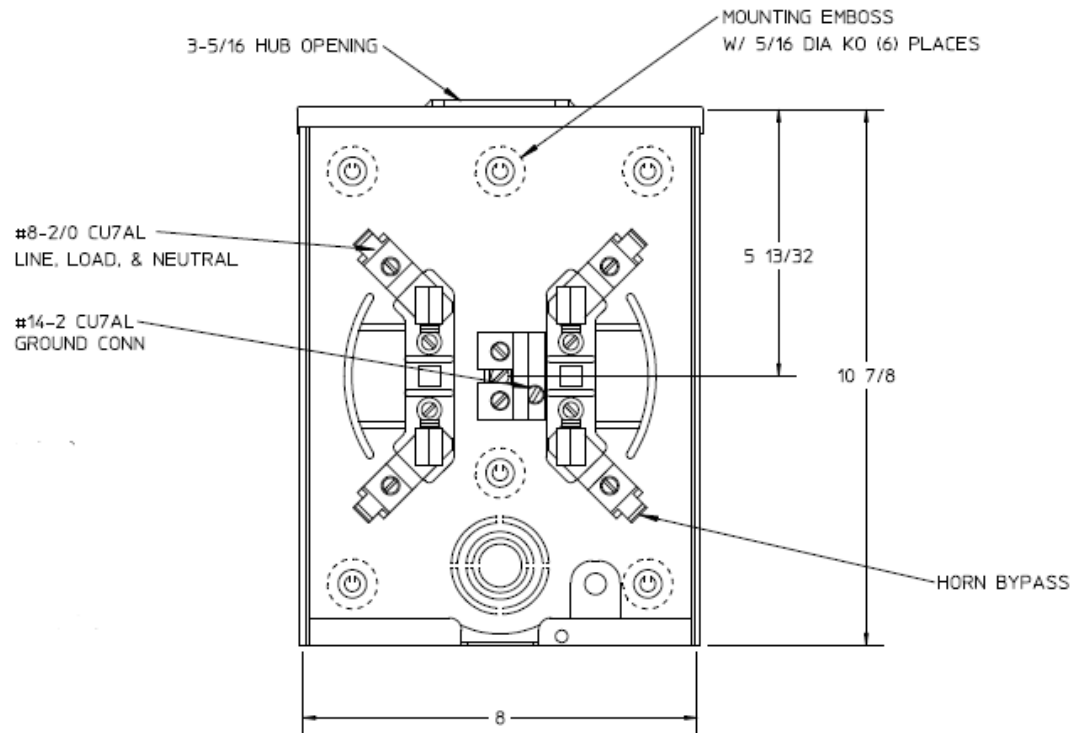

Front View

Side View

Notes

- 1) FINISH: GRAY
- 2) CABINET: 16 GA GALV. STEEL
- 3) 125 AMP CONTINUOUS,
600 VAC, 1 PHASE, 3 WIRE
- 4) TEMPORARY CARDBOARD METER OPENING COVER PROVIDED
- 5) FOR AN EXPOSED INNER-TITE OR BROOKS STANDARD LENGTH
BARREL LOCK IN CONJUNCTION BROOKS LOCK GUARDS #865
OR #86505 WITH A PERMANENTLY WELDED BRACKET
- 6) MIDWEST LABEL ATTACHED TO THE END OF THE CARTON
- 7) MIDWEST LOGO LOCATED IN THE LOWER LEFT-HAND CORNER
OF THE FRONT
- 8) STACK FLAT ON 36 X 48 PALLET. (DO NOT STACK ON SIDES)

Bottom View

METER SOCKET-(1) 125A 600V 1P3W HUB OPN 4-TERM N3R
TRIPLX GRD G90 HORN BYP AEP BARREL LOCK TOP FEED

CAT NO	DWG DATE	REV #
MEPKS1AS1BTV	02/10/2016	01