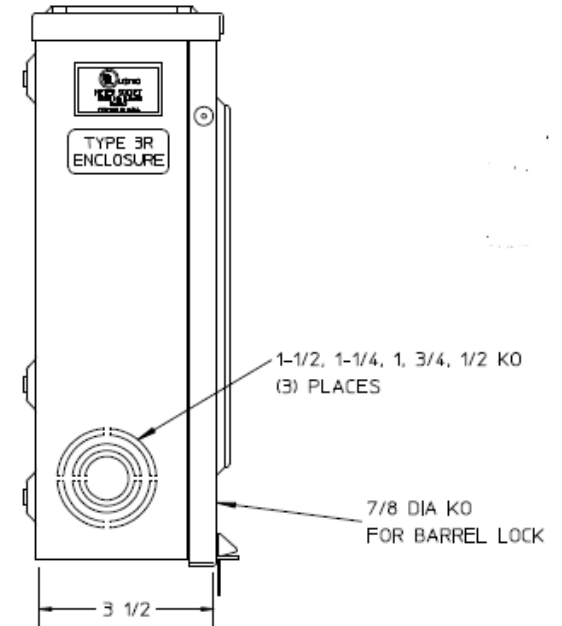

Front View

Side View

Notes

- 1) FINISH: GRAY
- 2) CABINET: 16 GA GALV. STEEL
- 3) 125 AMP CONTINUOUS,
600 VAC, 1 PHASE, 3 WIRE
- 4) TEMPORARY CARDBOARD METER OPENING COVER PROVIDED
- 5) FOR AN EXPOSED INNER-TITE OR BROOKS STANDARD LENGTH
BARREL LOCK IN CONJUNCTION BROOKS LOCK GUARDS #865
OR #86505 WITH A PERMANENTLY WELDED BRACKET
- 6) MIDWEST LABEL ATTACHED TO THE END OF THE CARTON
- 7) MIDWEST LOGO LOCATED IN THE LOWER LEFT-HAND CORNER
OF THE FRONT
- 8) STACK FLAT ON 36 X 48 PALLET. (DO NOT STACK ON SIDES)

Bottom View

METER SOCKET-(1) 125A 600V 1P3W HUB OPN 4-TERM N3R
TRIPLX GRD G90 HORN BYP AEP BARREL LOCK TOP FEED

CAT NO	DWG DATE	REV #
MEPKS1AS1BTV	02/10/2016	01