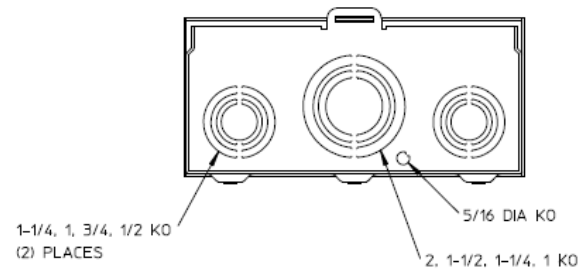

Front View

Side View

Notes

- 1) FINISH: GRAY
- 2) CABINET: 16 GA GALV. STEEL
- 3) 125 AMP CONTINUOUS,
600 VAC, 1 PHASE, 3 WIRE
- 4) TEMPORARY CARDBOARD METER OPENING COVER PROVIDED
- 5) FOR AN EXPOSED INNER-TITE OR BROOKS STANDARD LENGTH
BARREL LOCK IN CONJUNCTION BROOKS LOCK GUARDS #865
OR #86505 WITH A PERMANENTLY WELDED BRACKET
- 6) MIDWEST LABEL ATTACHED TO THE END OF THE CARTON
- 7) MIDWEST LOGO LOCATED IN THE LOWER LEFT-HAND CORNER
OF THE FRONT
- 8) STACK FLAT ON 36 X 48 PALLET. (DO NOT STACK ON SIDES)

Bottom View

METER SOCKET-(1) 125A 600V 1P3W HUB OPN 4-TERM N3R
TRIPLX GRD G90 HORN BYP AEP BARREL LOCK TOP FEED

CAT NO	DWG DATE	REV #
MEPKS1AS1BTV	02/10/2016	01