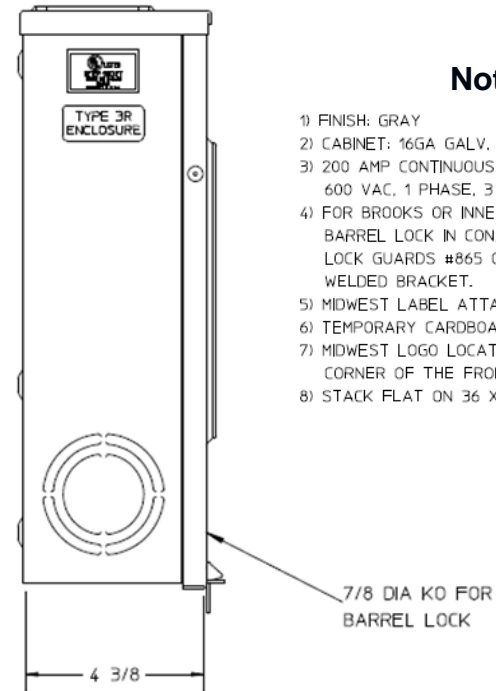

### Front View

### Left Side View

### Notes

- 1) FINISH: GRAY
- 2) CABINET: 16GA GALV. STEEL
- 3) 200 AMP CONTINUOUS  
600 VAC, 1 PHASE, 3 WIRE
- 4) FOR BROOKS OR INNER-TITE STANDARD LENGTH  
BARREL LOCK IN CONJUNCTION WITH BROOKS  
LOCK GUARDS #865 OR #86505 WITH A PERMANENTLY  
WELDED BRACKET.
- 5) MIDWEST LABEL ATTACHED TO THE END OF THE CARTON.
- 6) TEMPORARY CARDBOARD METER OPENING COVER PROVIDED.
- 7) MIDWEST LOGO LOCATED IN THE LOWER LEFT-HAND  
CORNER OF THE FRONT.
- 8) STACK FLAT ON 36 X 48 PALLET. ( DO NOT STACK ON SIDES )