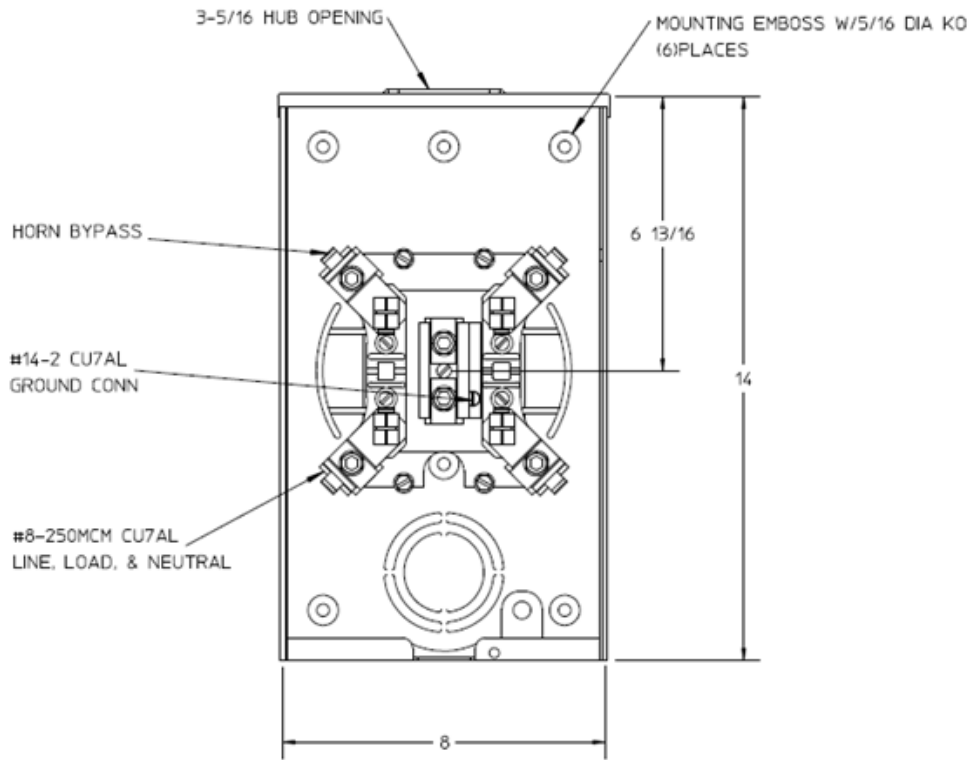

### Front View

### Left Side View

### Notes

- 1) FINISH: GRAY
- 2) CABINET: 16GA GALV. STEEL
- 3) 200 AMP CONTINUOUS  
600 VAC, 1 PHASE, 3 WIRE
- 4) FOR BROOKS OR INNER-TITE STANDARD LENGTH  
BARREL LOCK IN CONJUNCTION WITH BROOKS  
LOCK GUARDS #865 OR #86505 WITH A PERMANENTLY  
WELDED BRACKET.
- 5) MIDWEST LABEL ATTACHED TO THE END OF THE CARTON.
- 6) TEMPORARY CARDBOARD METER OPENING COVER PROVIDED.
- 7) MIDWEST LOGO LOCATED IN THE LOWER LEFT-HAND  
CORNER OF THE FRONT.
- 8) STACK FLAT ON 36 X 48 PALLET. ( DO NOT STACK ON SIDES )

### Bottom View

METER SOCKET - (1) 200A 600V 1P3W HUB OPN 4-TERM  
N3R TRIPLX GRD G90 HORN BYP AEP BARREL LK TOP FEED

CAT NO	DWG DATE	REV #
MEPKS1CS1BJTV	02/10/2016	01