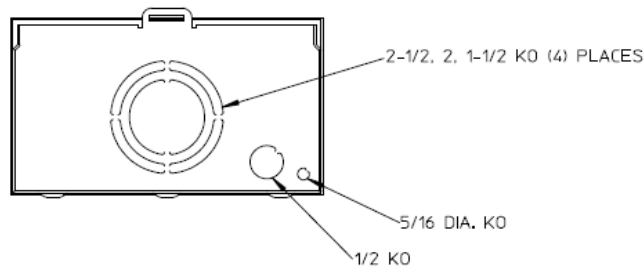

Bottom View

METER SOCKET - (1) 200A 600V 1P3W HUB OPN 4-TERM
N3R TRIPLX GRD G90 HORN BYP AEP BARREL LK TOP FEED

CAT NO	DWG DATE	REV #
MEPKS1CS1BJTV	02/10/2016	01