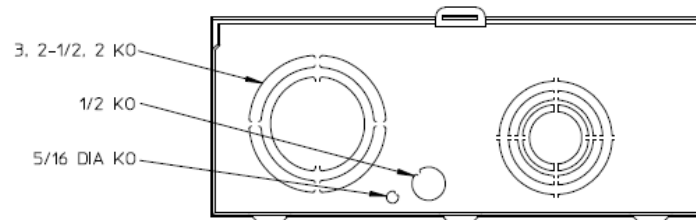

Left Side View

Front View

Right Side View

Notes

- 1) FINISH: GRAY
- 2) CABINET: 16 GA. GALV. STEEL
- 3) 200 AMP CONTINUOUS, 600 VAC, 1 PHASE, 3-WIRE
- 4) MIDWEST LABEL ATTACHED TO THE END OF THE CARTON.
- 5) TEMPORARY CARDBOARD METER OPENING COVER PROVIDED
- 6) MIDWEST LOGO LOCATED IN THE LOWER LEFT-HAND CORNER OF THE FRONT
- 7) FOR A BROOKS OR INNER-TITE STANDARD LENGTH BARREL LOCK IN CONJUNCTION WITH BROOKS LOCK GUARD #865 OR #86505 AND WITH A PERMANENTLY WELDED BRACKET.
- 8) STACK FLAT ON 36 X 48 PALLET. (DO NOT STACK ON SIDE)

Bottom View

METER SOCKET - (1) 200A 600V 1P3W N3R G90 4-TERM SOLID TOP HORN BYPASS AEP BARREL LOCK SIDE WIRED

CAT NO	DWG DATE	REV #
MEPKS1DS1ATV	02/10/2016	01