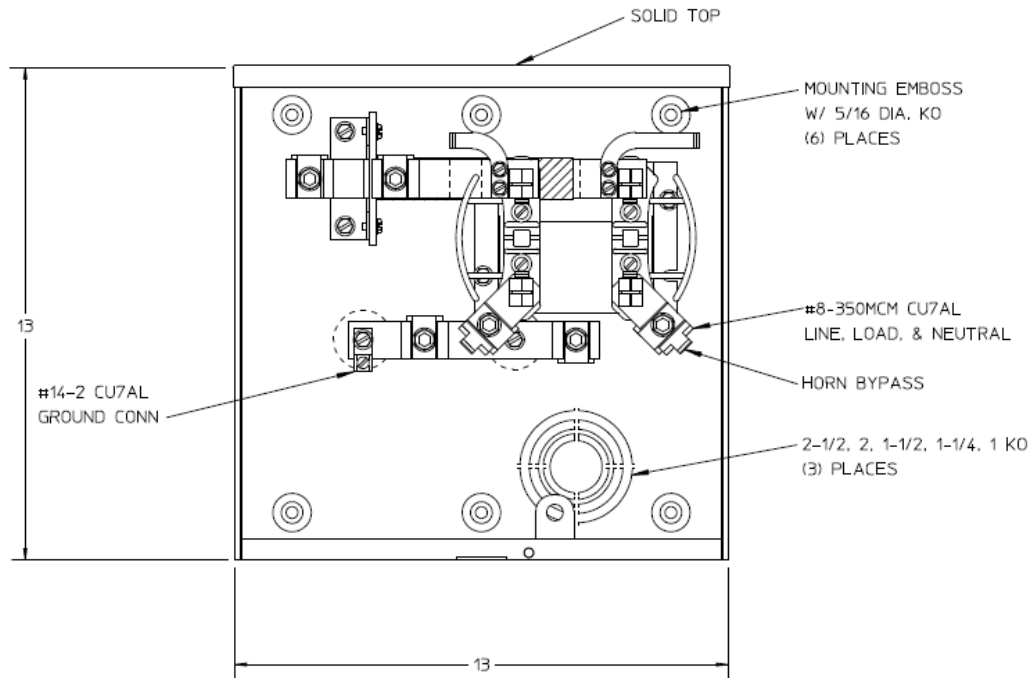

Left Side View

Front View

Right Side View

Notes

- 1) FINISH: GRAY
- 2) CABINET: 16 GA. GALV. STEEL
- 3) 200 AMP CONTINUOUS, 600 VAC, 1 PHASE, 3-WIRE
- 4) MIDWEST LABEL ATTACHED TO THE END OF THE CARTON.
- 5) TEMPORARY CARDBOARD METER OPENING COVER PROVIDED
- 6) MIDWEST LOGO LOCATED IN THE LOWER LEFT-HAND CORNER OF THE FRONT
- 7) FOR A BROOKS OR INNER-TITE STANDARD LENGTH BARREL LOCK IN CONJUNCTION WITH BROOKS LOCK GUARD #865 OR #86505 AND WITH A PERMANENTLY WELDED BRACKET.
- 8) STACK FLAT ON 36 X 48 PALLET. (DO NOT STACK ON SIDE)

Bottom View

METER SOCKET - (1) 200A 600V 1P3W N3R G90 4-TERM SOLID TOP HORN BYPASS AEP BARREL LOCK SIDE WIRED

CAT NO	DWG DATE	REV #
MEPKS1DS1ATV	02/10/2016	01