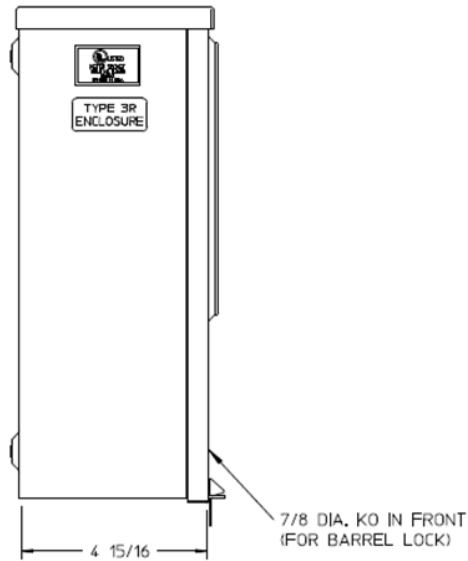

Left Side View

Front View

Right Side View

Notes

- 1) FINISH: GRAY
- 2) CABINET: 16 GA. GALV. STEEL
- 3) 200 AMP CONTINUOUS, 600 VAC, 1 PHASE, 3-WIRE
- 4) MIDWEST LABEL ATTACHED TO THE END OF THE CARTON.
- 5) TEMPORARY CARDBOARD METER OPENING COVER PROVIDED
- 6) MIDWEST LOGO LOCATED IN THE LOWER LEFT-HAND CORNER OF THE FRONT
- 7) FOR A BROOKS OR INNER-TITE STANDARD LENGTH BARREL LOCK IN CONJUNCTION WITH BROOKS LOCK GUARD #865 OR #86505 AND WITH A PERMANENTLY WELDED BRACKET.
- 8) STACK FLAT ON 36 X 48 PALLET. (DO NOT STACK ON SIDE)

Bottom View

METER SOCKET - (1) 200A 600V 1P3W N3R G90 4-TERM SOLID TOP HORN BYPASS AEP BARREL LOCK SIDE WIRED

CAT NO	DWG DATE	REV #
MEPKS1DS1ATV	02/10/2016	01