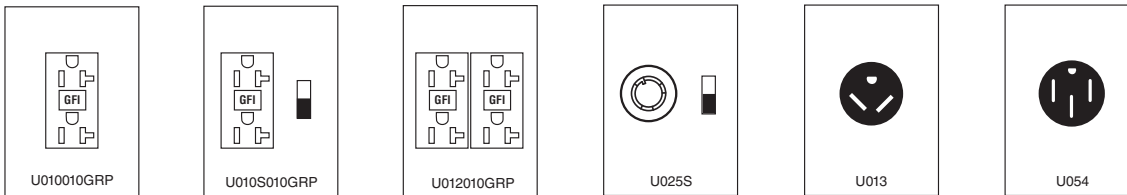

U010010GRP

U012010GRP

U025S

U010S010GRP

Durable Outdoor Power Outlets

Specifications

Model Number	Receptacles	No. of GFIs	Amps	Volts	Cabinet Size (in.)	Enclosure Color	Weight (lbs.)	Std. Pkg.	cUL ^{us}
U010010GRP	5-20R2GFI	1	20	120	5 x 7	Green	4.5	1	Yes
U010S010GRP	5-20R2GFI & Switch	1	20	120			4.5	1	
U012010GRP	5-20R2GFI	2	20	120			4.5	1	
U025S	L6-20R Twist Lock & Switch	0	20	120		Gray	4	4	
U013	R32U	0	30	120			4.5	4	
U054	14-50R	0	50	120/240			5	4	

Wire Ranges

Connector	U025S & U010S010GRP				U010010GRP*		U012010GRP				U013*		U054*	
	Copper		Aluminum		Copper		Copper		Aluminum		Copper		Copper	
	Solid	Stranded	Solid	Stranded	Solid	Stranded	Solid	Stranded	Solid	Stranded	Solid	Stranded	Solid	Stranded
Line	14-10	14-10	-	-	14-10	14-10	14-10	14-10	-	-	14-10	14-10	12-8	12-4
Load	14-10	14-10	-	-	14-10	14-10	14-10	14-10	-	-	-	-	-	-
Neutral	14-10	14-10	-	-	14-10	14-10	14-10	14-10	-	-	14-10	14-10	12-8	12-4
Equipment Ground	12-8	12-2	12-8	12-2	12-8	12-2	12-8	12-2	12-8	12-2	12-8	12-2	12-8	12-2

*Aluminum wire not applicable.

Layouts

Dimensions

Knockout

Knockout Key

A = 1/2", 3/4"
 B = 1/2", 3/4", 1"
 C = 1/24", 3/4", 1", 1-1/4"

Information provided is subject to change without notice. Please verify all details with Midwest Electric Products. All values are design or typical values when measured under laboratory conditions, and Midwest makes no warranty or guarantee, express or implied, that such performance will be obtained under end-use conditions.