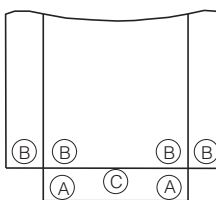

*Aluminum wire not applicable.

Layouts

Dimensions

Knockout

Knockout Key

A = 1/2", 3/4"
 B = 1/2", 3/4", 1"
 C = 1/24", 3/4", 1", 1-1/4"

Information provided is subject to change without notice. Please verify all details with Midwest Electric Products. All values are design or typical values when measured under laboratory conditions, and Midwest makes no warranty or guarantee, express or implied, that such performance will be obtained under end-use conditions.