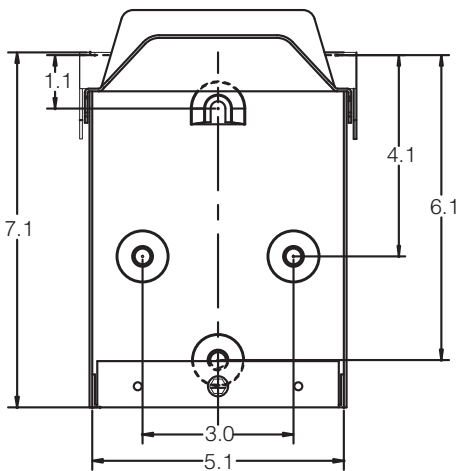

U010010GRP

U012010GRP

U025S

U010S010GRP

Durable Outdoor Power Outlets

Specifications

Model Number	Receptacles	No. of GFIs	Amps	Volts	Cabinet Size (in.)	Enclosure Color	Weight (lbs.)	Std. Pkg.	cUL ^{us}
U010010GRP	5-20R2GFI	1	20	120	5 x 7	Green	4.5	1	Yes
U010S010GRP	5-20R2GFI & Switch	1	20	120			4.5	1	
U012010GRP	5-20R2GFI	2	20	120			4.5	1	
U025S	L6-20R Twist Lock & Switch	0	20	120		Gray	4	4	
U013	R32U	0	30	120			4.5	4	
U054	14-50R	0	50	120/240			5	4	

Wire Ranges

Connector	U025S & U010S010GRP				U010010GRP*		U012010GRP				U013*		U054*	
	Copper		Aluminum		Copper		Copper		Aluminum		Copper		Copper	
	Solid	Stranded	Solid	Stranded	Solid	Stranded	Solid	Stranded	Solid	Stranded	Solid	Stranded	Solid	Stranded
Line	14-10	14-10	-	-	14-10	14-10	14-10	14-10	-	-	14-10	14-10	12-8	12-4
Load	14-10	14-10	-	-	14-10	14-10	14-10	14-10	-	-	-	-	-	-
Neutral	14-10	14-10	-	-	14-10	14-10	14-10	14-10	-	-	14-10	14-10	12-8	12-4
Equipment Ground	12-8	12-2	12-8	12-2	12-8	12-2	12-8	12-2	12-8	12-2	12-8	12-2	12-8	12-2

*Aluminum wire not applicable.

Layouts

Dimensions

Knockout

Knockout Key

A = 1/2", 3/4"
 B = 1/2", 3/4", 1"
 C = 1/24", 3/4", 1", 1-1/4"

Information provided is subject to change without notice. Please verify all details with Midwest Electric Products. All values are design or typical values when measured under laboratory conditions, and Midwest makes no warranty or guarantee, express or implied, that such performance will be obtained under end-use conditions.