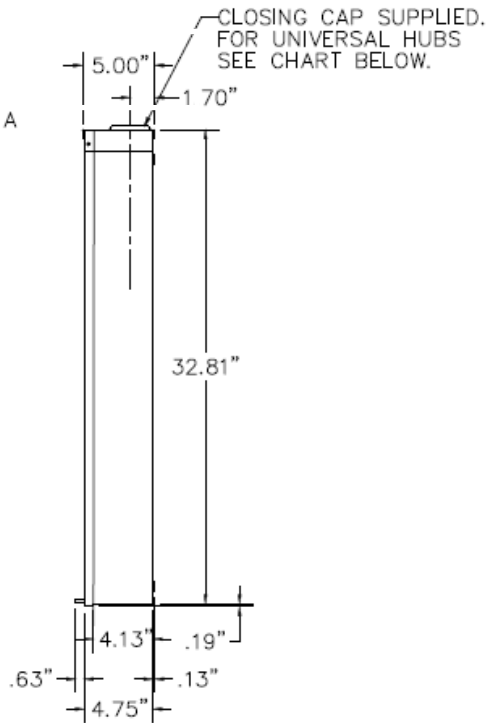

**Front View**

**Right Side View**

**Knockout View**

UNIVERSAL HUB	
CONDUIT SIZE	CATALOGNO.
3/4	B07
1	B10
1 1/4	B12
1 1/2	B15
2	B20
2 1/2	B25
CLOSING CAP	B01

**Knockouts**

SYMBOL	SIZE	QTY.
A	9/32 KO	1
B	3/8 X 1/2 KO	4
C	1/2 X 3/4 KO	13
D	1/2 X 3/4 X 1 X 1 1/4 KO	1
E	1 X 1 1/2 X 2 X 2 1/2 KO	5

Note : All Dimensions have ±0.125 Tolerance

**Wire Range Size**

(1) #6 - 250MCM (CU/AL)

NOTE: ALL KO LOCATING DIMENSIONS ARE INSIDE OF BOX.

Midwest Electric Products  
Plainville, CT

MIDWEST LOAD CENTER 20/40 CIRCUIT 200A MLO  
N3R METALLIC ENCLOSURE TOP FEED