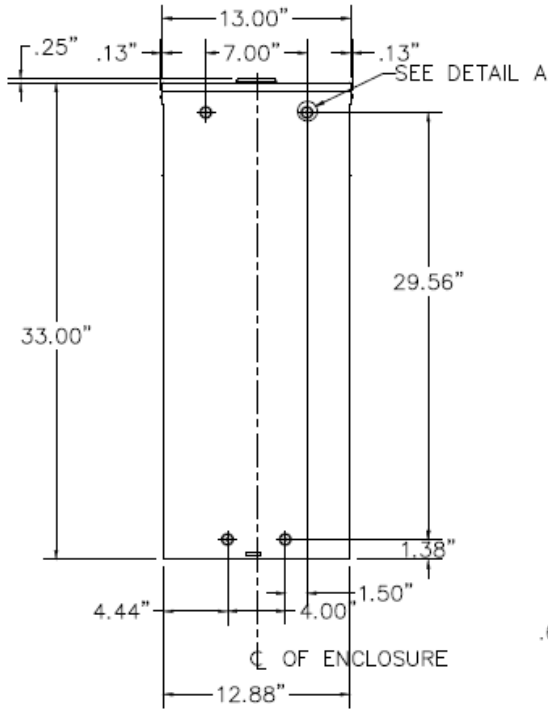

**Front View**

**Right Side View**

**Knockout View**

UNIVERSAL HUB	
CONDUIT SIZE	CATALOGNO.
3/4	B07
1	B10
1 1/4	B12
1 1/2	B15
2	B20
2 1/2	B25
CLOSING CAP	B01

**Knockouts**

SYMBOL	SIZE	QTY.
A	9/32 KO	1
B	3/8 X 1/2 KO	4
C	1/2 X 3/4 KO	13
D	1/2 X 3/4 X 1 X 1 1/4 KO	1
E	1 X 1 1/2 X 2 X 2 1/2 KO	5

Note : All Dimensions have ±0.125 Tolerance

**Wire Range Size**

(1) #6 - 250MCM (CU/AL)

NOTE: ALL KO LOCATING DIMENSIONS ARE INSIDE OF BOX.

Midwest Electric Products  
Plainville, CT

MIDWEST LOAD CENTER 20/40 CIRCUIT 200A MLO  
N3R METALLIC ENCLOSURE TOP FEED