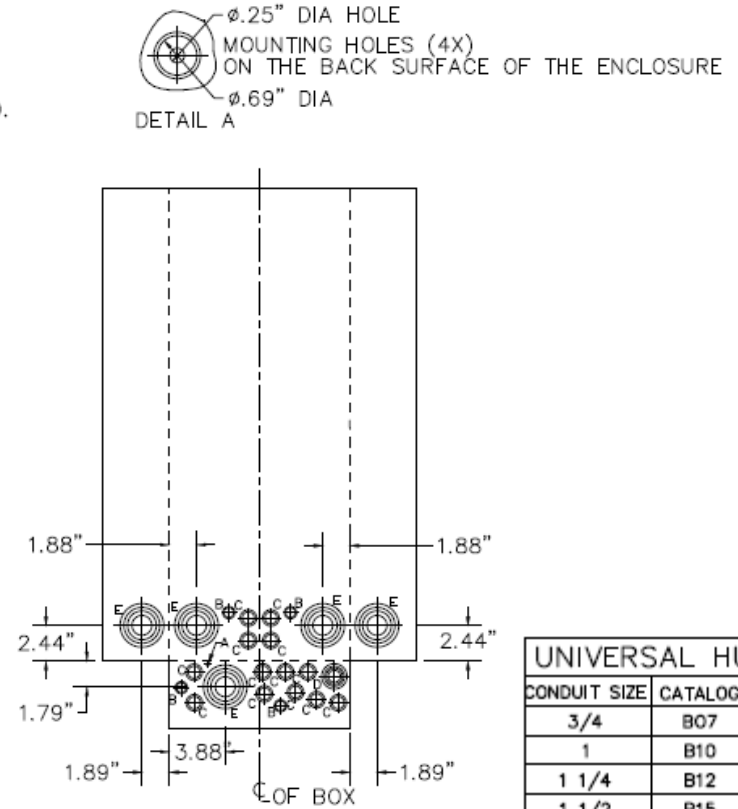

**Front View**

**Right Side View**

**Knockout View**

UNIVERSAL HUB	
CONDUIT SIZE	CATALOGNO.
3/4	B07
1	B10
1 1/4	B12
1 1/2	B15
2	B20
2 1/2	B25
CLOSING CAP	B01

**Knockouts**

SYMBOL	SIZE	QTY.
A	9/32 KO	1
B	3/8 X 1/2 KO	4
C	1/2 X 3/4 KO	13
D	1/2 X 3/4 X 1 X 1 1/4 KO	1
E	1 X 1 1/2 X 2 X 2 1/2 KO	5

Note : All Dimensions have ±0.125 Tolerance

**Wire Range Size**

(1) #6 - 250MCM (CU/AL)

NOTE: ALL KO LOCATING DIMENSIONS ARE INSIDE OF BOX.

Midwest Electric Products  
Plainville, CT

MIDWEST LOAD CENTER 20/40 CIRCUIT 200A MLO  
N3R METALLIC ENCLOSURE TOP FEED

CAT NO	DWG DATE	REV #
MLM2020RCU	03/29/2017	01