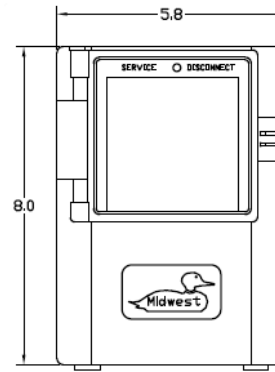

Top View

Wire Range Table

CONNECTOR	COPPER		ALUMINUM	
	SOLID	STRAND	SOLID	STRAND
LINE	14-8	14-2	12-8	12-2
LOAD	14-8	14-2	12-8	12-2
NEUTRAL	-----	-----	-----	-----
EQUIP. GRND.	12-8	12-2	12-8	12-2

Left Side View

Front View (Inside)

Front View (Outside)

Front Cover

Right Side View

Bottom View

MIDWEST 60A GD AC DISCONNECT PULLER-TYPE 240V
10HP FUSIBLE RATED THERMOPLASTIC N3R ENCLOSURE

CAT NO	DWG DATE	REV #
P065F	2/4/2016	01