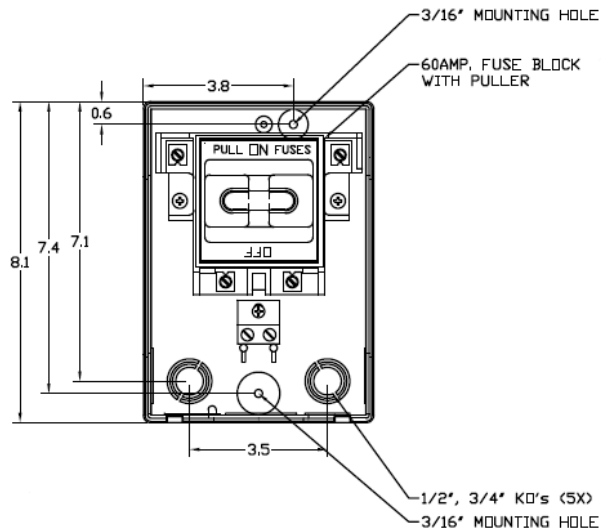

Front View (Inside)

Front View (Outside)