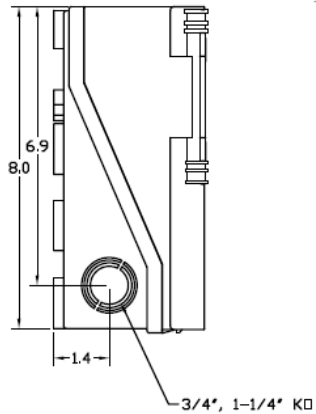

### Top View

### Wire Range Table

CONNECTOR	COPPER		ALUMINUM	
	SOLID	STRAND	SOLID	STRAND
LINE	14-8	14-2	12-8	12-2
LOAD	14-8	14-2	12-8	12-2
NEUTRAL	-----	-----	-----	-----
EQUIP. GRND.	12-8	12-2	12-8	12-2

### Left Side View

### Front View (Inside)