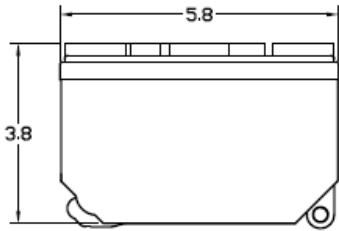

### Top View

### Wire Range Table

CONNECTOR	COPPER		ALUMINUM	
	SOLID	STRAND	SOLID	STRAND
LINE	14-8	14-2	12-8	12-2
LOAD	14-8	14-2	12-8	12-2
NEUTRAL	-----	-----	-----	-----
EQUIP. GRND.	12-8	12-2	12-8	12-2

### Left Side View