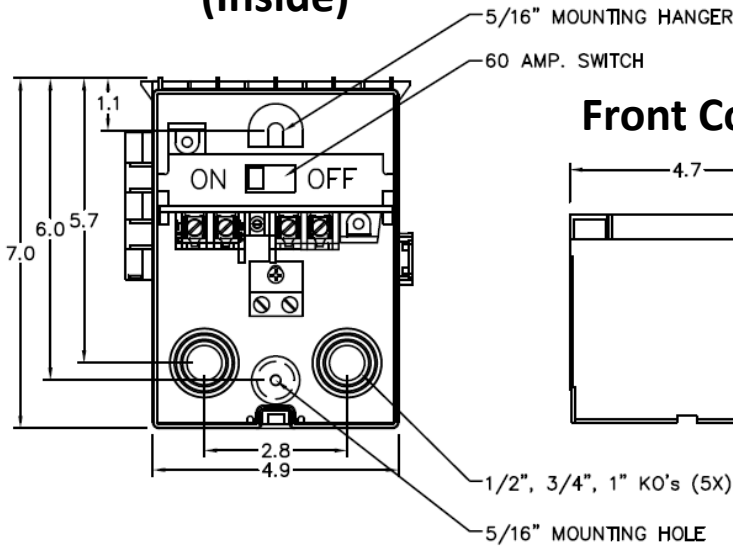

Top View

Wire Range Table

CONNECTOR	COPPER		ALUMINUM	
	SOLID	STRAND	SOLID	STRAND
LINE	14-8	14-2	12-8	12-2
LOAD	14-8	14-2	12-8	12-2
NEUTRAL	-----	-----	-----	-----
EQUIP. GRND,	12-8	12-2	12-8	12-2

Left Side View

Front View (Inside)

Front Cover

Front View (Outside)

Right Side View

Bottom View

MIDWEST 60A GD AC DISCONNECT NON-AUTOMATIC SWITCH 240V 10HP NON-FUSIBLE PLASTIC N3R ENCLOSURE

CAT NO	DWG DATE	REV #
P065NA1	2/4/2016	01