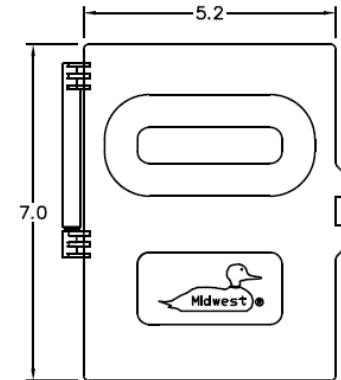

Top View

Wire Range Table

CONNECTOR	COPPER		ALUMINUM	
	SOLID	STRAND	SOLID	STRAND
LINE	14-8	14-2	12-8	12-2
LOAD	14-8	14-2	12-8	12-2
NEUTRAL	-----	-----	-----	-----
EQUIP. GRND,	12-8	12-2	12-8	12-2

Left Side View

Front View (Inside)

Front Cover

Front View (Outside)

Right Side View

Bottom View

MIDWEST 60A GD AC DISCONNECT NON-AUTOMATIC SWITCH 240V 10HP NON-FUSIBLE PLASTIC N3R ENCLOSURE

CAT NO	DWG DATE	REV #
P065NA1	2/4/2016	01