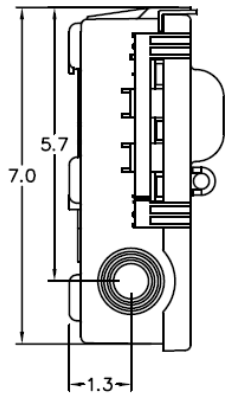

Top View

Wire Range Table

CONNECTOR	COPPER		ALUMINUM	
	SOLID	STRAND	SOLID	STRAND
LINE	14-8	14-2	12-8	12-2
LOAD	14-8	14-2	12-8	12-2
NEUTRAL	-----	-----	-----	-----
EQUIP. GRND,	12-8	12-2	12-8	12-2

Left Side View

Front View (Inside)

Front Cover

Front View (Outside)

Right Side View

Bottom View

MIDWEST 60A GD AC DISCONNECT NON-AUTOMATIC SWITCH 240V 10HP NON-FUSIBLE PLASTIC N3R ENCLOSURE

CAT NO	DWG DATE	REV #
P065NA1	2/4/2016	01