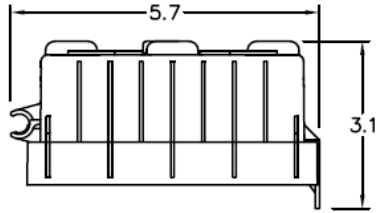

Top View

Wire Range Table

CONNECTOR	COPPER		ALUMINUM	
	SOLID	STRAND	SOLID	STRAND
LINE	14-8	14-2	12-8	12-2
LOAD	14-8	14-2	12-8	12-2
NEUTRAL	-----	-----	-----	-----
EQUIP. GRND,	12-8	12-2	12-8	12-2

Left Side View

Front View (Inside)

Front Cover

Front View (Outside)

Right Side View

Bottom View

MIDWEST 60A GD AC DISCONNECT NON-AUTOMATIC SWITCH 240V 10HP NON-FUSIBLE PLASTIC N3R ENCLOSURE

CAT NO	DWG DATE	REV #
P065NA1	2/4/2016	01