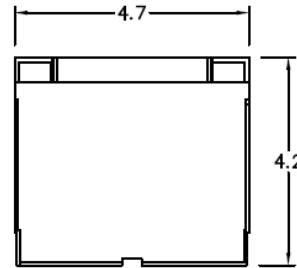

Top View

Wire Range Table

CONNECTOR	COPPER		ALUMINUM	
	SOLID	STRAND	SOLID	STRAND
LINE	14-8	14-2	12-8	12-2
LOAD	14-8	14-2	12-8	12-2
NEUTRAL	-----	-----	-----	-----
EQUIP. GRND,	12-8	12-2	12-8	12-2

Left Side View

Front View (Inside)

Front Cover

Front View (Outside)

Right Side View

Bottom View

MIDWEST 60A GD AC DISCONNECT NON-AUTOMATIC SWITCH 240V 10HP NON-FUSIBLE PLASTIC N3R ENCLOSURE

CAT NO	DWG DATE	REV #
P065NA1	2/4/2016	01