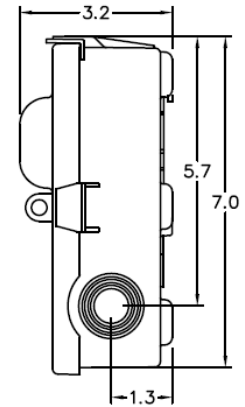

Top View

Wire Range Table

CONNECTOR	COPPER		ALUMINUM	
	SOLID	STRAND	SOLID	STRAND
LINE	14-8	14-2	12-8	12-2
LOAD	14-8	14-2	12-8	12-2
NEUTRAL	-----	-----	-----	-----
EQUIP. GRND,	12-8	12-2	12-8	12-2

Left Side View

Front View (Inside)

Front Cover

Front View (Outside)

Right Side View

Bottom View

MIDWEST 60A GD AC DISCONNECT NON-AUTOMATIC SWITCH 240V 10HP NON-FUSIBLE PLASTIC N3R ENCLOSURE

CAT NO	DWG DATE	REV #
P065NA1	2/4/2016	01