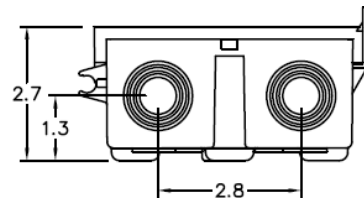

Top View

Wire Range Table

CONNECTOR	COPPER		ALUMINUM	
	SOLID	STRAND	SOLID	STRAND
LINE	14-8	14-2	12-8	12-2
LOAD	14-8	14-2	12-8	12-2
NEUTRAL	-----	-----	-----	-----
EQUIP. GRND,	12-8	12-2	12-8	12-2

Left Side View

Front View (Inside)

Front Cover

Front View (Outside)

Right Side View

Bottom View

MIDWEST 60A GD AC DISCONNECT NON-AUTOMATIC SWITCH 240V 10HP NON-FUSIBLE PLASTIC N3R ENCLOSURE

CAT NO	DWG DATE	REV #
P065NA1	2/4/2016	01