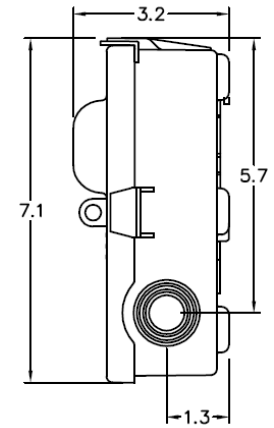

Right Side View