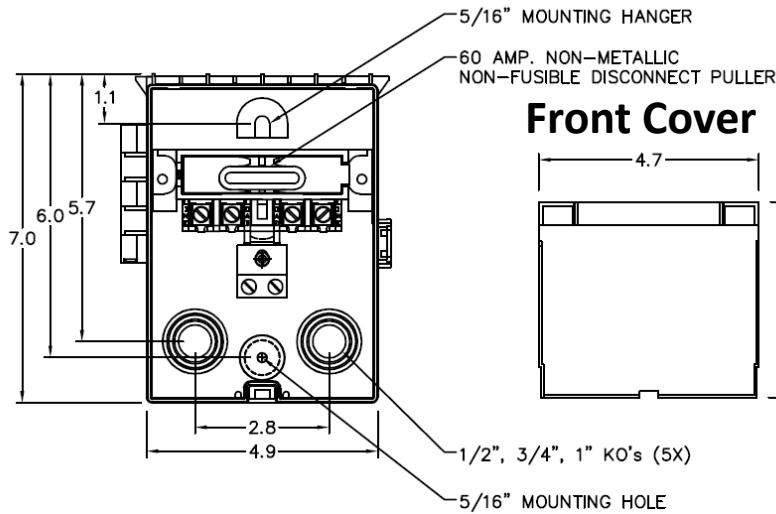

Front View (Inside)

Front View (Outside)