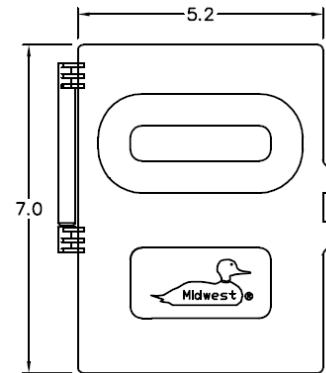

Top View

Wire Range Table

CONNECTOR	COPPER		ALUMINUM	
	SOLID	STRAND	SOLID	STRAND
LINE	14-8	14-2	12-8	12-2
LOAD	14-8	14-2	12-8	12-2
EQUIP. GRND.	12-8	12-2	12-8	12-2

Left Side View

Front View (Inside)

Front View (Outside)

Right Side View

Front Cover

Bottom View

MIDWEST 60A GD AC DISCONNECT PULLER-TYPE 240V
10HP NON-FUSIBLE RATED THERMOPLASTIC N3R ENCL

CAT NO	DWG DATE	REV #
P065P1	2/4/2016	01