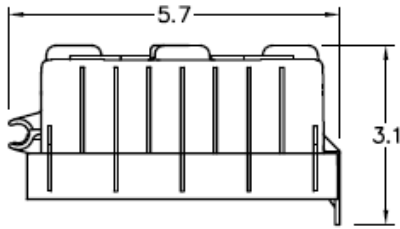

### Top View

### Wire Range Table

CONNECTOR	COPPER		ALUMINUM	
	SOLID	STRAND	SOLID	STRAND
LINE	14-8	14-2	12-8	12-2
LOAD	14-8	14-2	12-8	12-2
EQUIP. GRND.	12-8	12-2	12-8	12-2