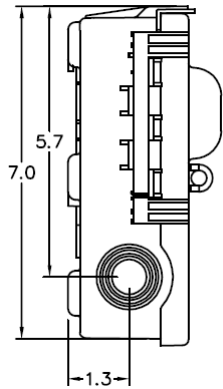

### Top View

### Wire Range Table

CONNECTOR	COPPER		ALUMINUM	
	SOLID	STRAND	SOLID	STRAND
LINE	14-8	14-2	12-8	12-2
LOAD	14-8	14-2	12-8	12-2
EQUIP. GRND.	12-8	12-2	12-8	12-2

### Left Side View

### Front View (Inside)