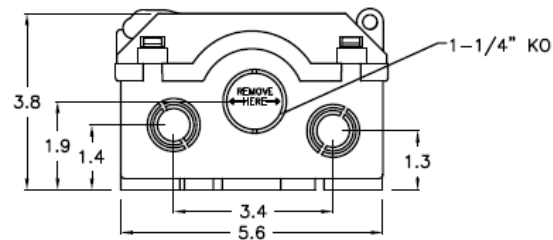

Top View

Wire Range Table

CONNECTOR	COPPER		ALUMINUM	
	SOLID	STRAND	SOLID	STRAND
LINE	14-8	14-2	12-8	12-2
LOAD	14-8	14-2	12-8	12-2
NEUTRAL	-----	-----	-----	-----
EQUIP. GRND.	12-8	12-2	12-8	12-2

Left Side View

Front View (Inside)

Front Cover

Right Side View

Bottom View

MIDWEST 60A GD AC DISCONNECT PULLER-TYPE 240V 10HP
NON-FUSIBLE RATED THERMOPLASTIC N3R ENCLOSURE

CAT NO	DWG DATE	REV #
P065P	2/4/2016	01