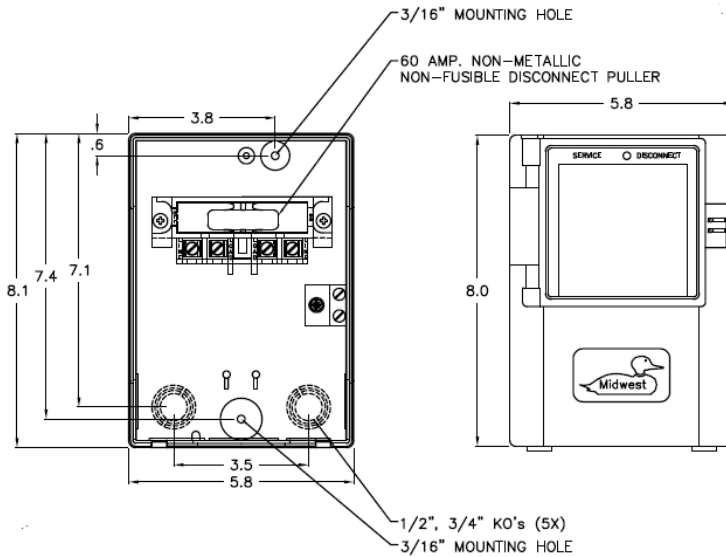

Top View

Wire Range Table

CONNECTOR	COPPER		ALUMINUM	
	SOLID	STRAND	SOLID	STRAND
LINE	14-8	14-2	12-8	12-2
LOAD	14-8	14-2	12-8	12-2
NEUTRAL	-----	-----	-----	-----
EQUIP. GRND.	12-8	12-2	12-8	12-2

Left Side View

Front View (Inside)

Front Cover

Right Side View

Bottom View

MIDWEST 60A GD AC DISCONNECT PULLER-TYPE 240V 10HP
NON-FUSIBLE RATED THERMOPLASTIC N3R ENCLOSURE

CAT NO	DWG DATE	REV #
P065P	2/4/2016	01