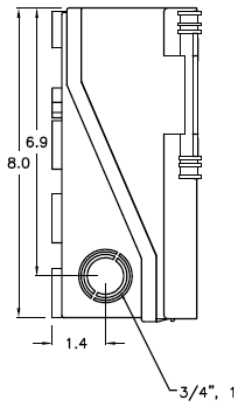

Top View

Wire Range Table

CONNECTOR	COPPER		ALUMINUM	
	SOLID	STRAND	SOLID	STRAND
LINE	14-8	14-2	12-8	12-2
LOAD	14-8	14-2	12-8	12-2
NEUTRAL	-----	-----	-----	-----
EQUIP. GRND.	12-8	12-2	12-8	12-2

Left Side View

Front View (Inside)

Front Cover

Right Side View

Bottom View

MIDWEST 60A GD AC DISCONNECT PULLER-TYPE 240V 10HP
NON-FUSIBLE RATED THERMOPLASTIC N3R ENCLOSURE

CAT NO	DWG DATE	REV #
P065P	2/4/2016	01