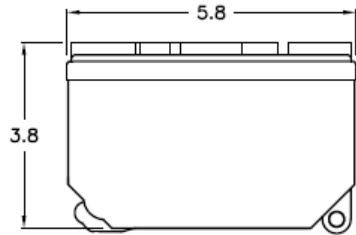

Top View

Wire Range Table

CONNECTOR	COPPER		ALUMINUM	
	SOLID	STRAND	SOLID	STRAND
LINE	14-8	14-2	12-8	12-2
LOAD	14-8	14-2	12-8	12-2
NEUTRAL	-----	-----	-----	-----
EQUIP. GRND.	12-8	12-2	12-8	12-2

Left Side View

Front View (Inside)

Front Cover

Right Side View

Bottom View

MIDWEST 60A GD AC DISCONNECT PULLER-TYPE 240V 10HP
NON-FUSIBLE RATED THERMOPLASTIC N3R ENCLOSURE

CAT NO	DWG DATE	REV #
P065P	2/4/2016	01