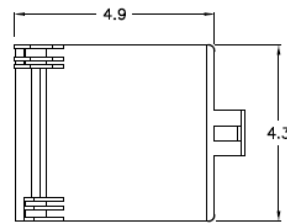

Top View

Wire Range Table

CONNECTOR	COPPER		ALUMINUM	
	SOLID	STRAND	SOLID	STRAND
LINE	14-8	14-2	12-8	12-2
LOAD	14-8	14-2	12-8	12-2
NEUTRAL	-----	-----	-----	-----
EQUIP. GRND.	12-8	12-2	12-8	12-2

Left Side View

Front View (Inside)

Front Cover

Right Side View

Bottom View

MIDWEST 60A GD AC DISCONNECT PULLER-TYPE 240V 10HP
NON-FUSIBLE RATED THERMOPLASTIC N3R ENCLOSURE

CAT NO	DWG DATE	REV #
P065P	2/4/2016	01