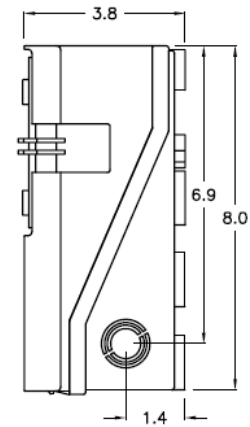

Top View

Wire Range Table

CONNECTOR	COPPER		ALUMINUM	
	SOLID	STRAND	SOLID	STRAND
LINE	14-8	14-2	12-8	12-2
LOAD	14-8	14-2	12-8	12-2
NEUTRAL	-----	-----	-----	-----
EQUIP. GRND.	12-8	12-2	12-8	12-2

Left Side View

Front View (Inside)

Front Cover

Right Side View

Bottom View

MIDWEST 60A GD AC DISCONNECT PULLER-TYPE 240V 10HP
NON-FUSIBLE RATED THERMOPLASTIC N3R ENCLOSURE

CAT NO	DWG DATE	REV #
P065P	2/4/2016	01