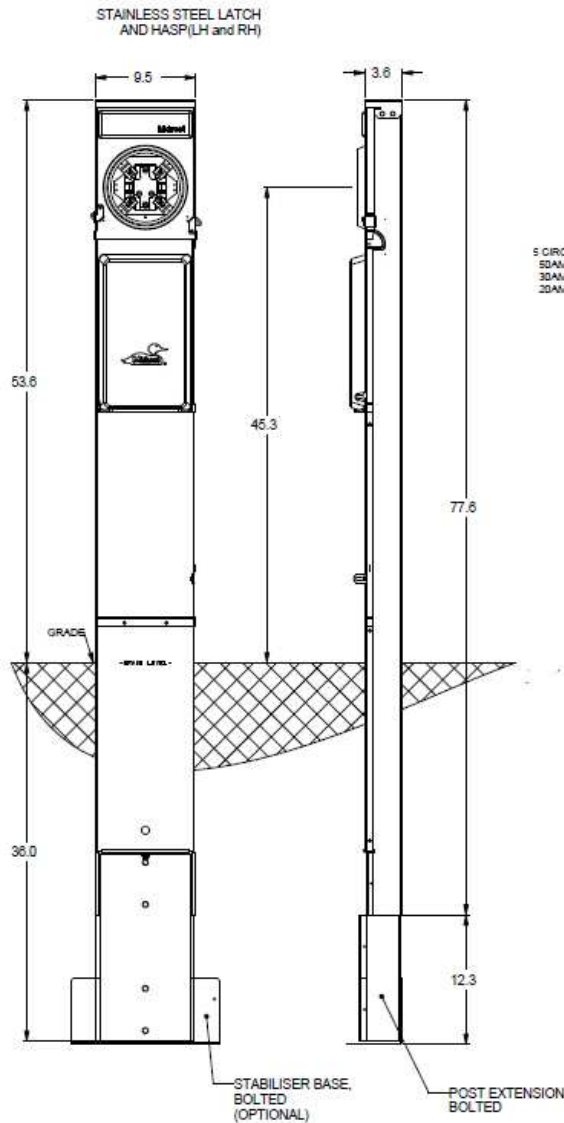

Configuration

Receptacles

14-50R
R32U
5-20R2GFCI

Circuit Protection

THQL2150
THQL1130
THQL1120, SPACE
THQL1120

Distribution Cover

Wire Range Size

CONNECTOR	COPPER		ALUMINUM	
	SOLID	STRAND	SOLID	STRAND
LINE	—	6-1/0	—	6-1/0
LOAD	14-10	14-10	—	—
NEUTRAL	14-4	14-4	14-4	14-4
POST LINE CONNECTOR SUITABLE FOR LOOP FEED	#6-350 KCMIL		#6-350 KCMIL	
EQUIP. GRND.POST	14-2/0	14-2/0	14-2/0	14-2/0

MIDWEST RV EQUIP METALLIC 100A EARTH BURIAL
PEDESTAL RINGLESS MTR 50/30/20AGFI RECPT 120V
1PH3W UL LISTED G90 N3R MEG APPROVED

CAT NO	DWG DATE	REV #
R075CP6010FMG	04/18/2017	01

Front View Exterior

Right Side View

Front View Interior

Front View External Covers