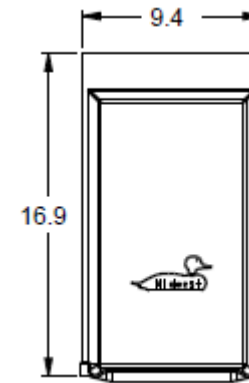

Configuration

Receptacles

14-50R
R32U
5-20R2GFCI

Circuit Protection

THQL2150
THQL1130
THQL1120, SPACE
THQL1120

Distribution Cover

Wire Range Size

CONNECTOR	COPPER		ALUMINUM	
	SOLID	STRAND	SOLID	STRAND
LINE	—	6-1/0	—	6-1/0
LOAD	14-10	14-10	—	—
NEUTRAL	14-4	14-4	14-4	14-4
POST LINE CONNECTOR SUITABLE FOR LOOP FEED	#6-350 KCMIL		#6-350 KCMIL	
EQUIP. GRND.POST	14-2/0	14-2/0	14-2/0	14-2/0