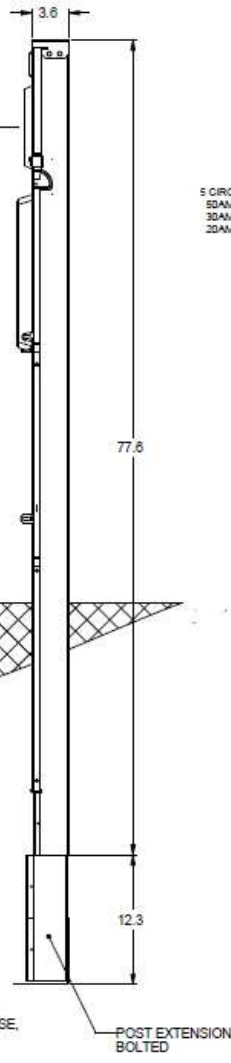

Configuration

Receptacles

14-50R
R32U
5-20R2GFCI

Circuit Protection

THQL2150
THQL1130
THQL1120, SPACE
THQL1120

Distribution Cover

Wire Range Size

CONNECTOR	COPPER		ALUMINUM	
	SOLID	STRAND	SOLID	STRAND
LINE	—	6-1/0	—	6-1/0
LOAD	14-10	14-10	—	—
NEUTRAL	14-4	14-4	14-4	14-4
POST LINE CONNECTOR SUITABLE FOR LOOP FEED	#6-350 KCMIL		#6-350 KCMIL	
EQUIP. GRND.POST	14-2/0	14-2/0	14-2/0	14-2/0

MIDWEST RV EQUIP METALLIC 100A EARTH BURIAL
PEDESTAL RINGLESS MTR 50/30/20AGFI RECPT 120V
1PH3W UL LISTED G90 N3R MEG APPROVED

CAT NO	DWG DATE	REV #
R075CP6010FMG	04/18/2017	01

Front View Exterior

Right Side View

Front View Interior

Front View External Covers