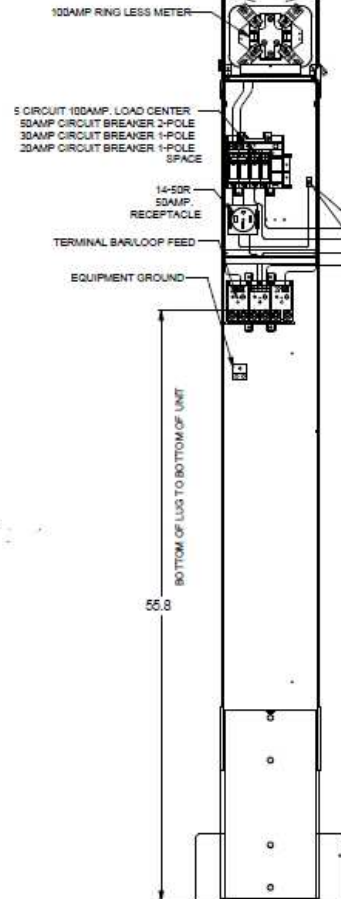

Front View Interior