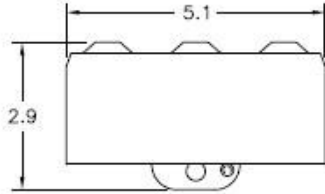

Top View

Wire Range Table

CONNECTOR	COPPER		ALUMINUM	
	SOLID	STRAND	SOLID	STRAND
LINE	14-8	14-2	12-8	12-2
LOAD	14-8	14-2	12-8	12-2
NEUTRAL	-----	-----	-----	-----
EQUIP. GRND.	12-8	12-2	12-8	12-2

Left Side View