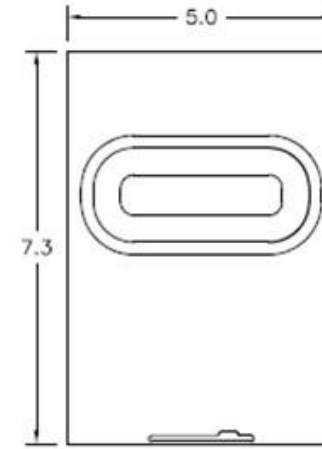

Front View (Outside)