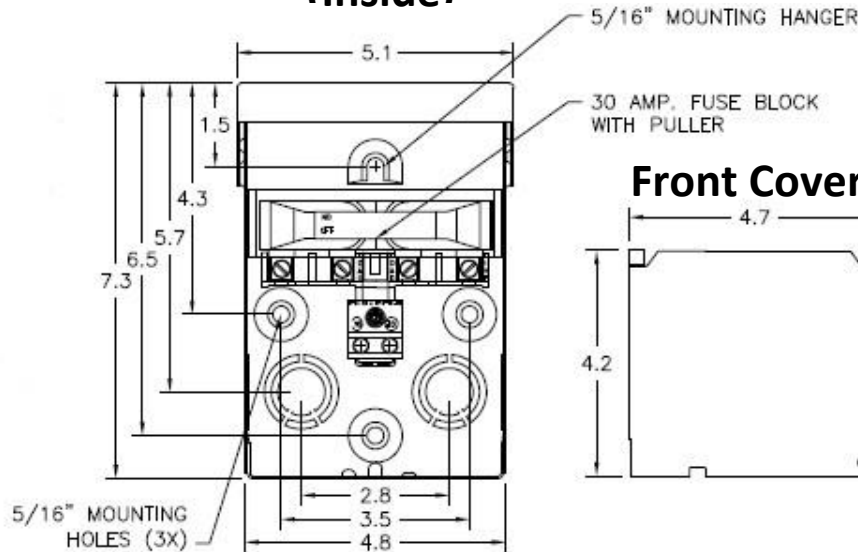

Top View

Wire Range Table

CONNECTOR	COPPER		ALUMINUM	
	SOLID	STRAND	SOLID	STRAND
LINE	14-8	14-2	12-8	12-2
LOAD	14-8	14-2	12-8	12-2
NEUTRAL	-----	-----	-----	-----
EQUIP. GRND.	12-8	12-2	12-8	12-2

Left Side View

Front View (Inside)

Front Cover

Front View (Outside)

Right Side View

Bottom View

Industrial Solutions

by ABB

30A GD AC DISCONNECT PULLER- TYPE 240V 3HP FUSIBLE RATED METALLIC N3R ENCLOSURE