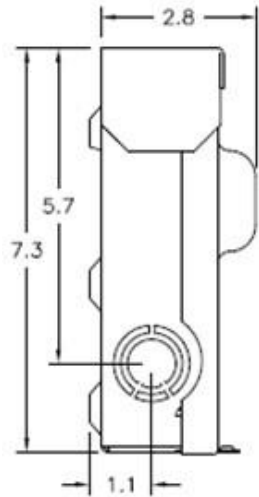

Top View

Wire Range Table

CONNECTOR	COPPER		ALUMINUM	
	SOLID	STRAND	SOLID	STRAND
LINE	14-8	14-2	12-8	12-2
LOAD	14-8	14-2	12-8	12-2
NEUTRAL	-----	-----	-----	-----
EQUIP. GRND.	12-8	12-2	12-8	12-2

Left Side View

Front View (Inside)

Front Cover

Front View (Outside)

Right Side View

Bottom View

Industrial Solutions

by ABB

30A GD AC DISCONNECT PULLER- TYPE 240V 3HP FUSIBLE RATED METALLIC N3R ENCLOSURE