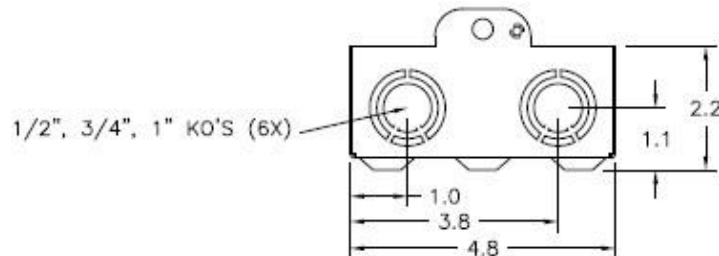

Bottom View

Industrial Solutions

by ABB

30A GD AC DISCONNECT PULLER- TYPE 240V 3HP FUSIBLE RATED METALLIC N3R ENCLOSURE

CATNO	DWGDATE	REV#
TF30R	04/07/2020	02