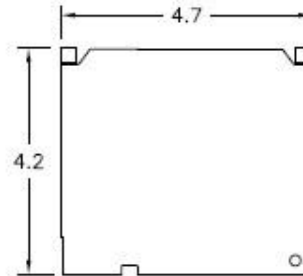

Front Cover