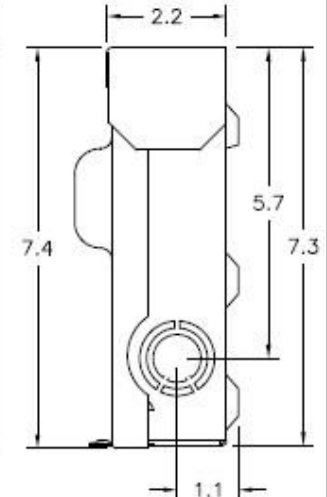

Top View

Wire Range Table

CONNECTOR	COPPER		ALUMINUM	
	SOLID	STRAND	SOLID	STRAND
LINE	14-8	14-2	12-8	12-2
LOAD	14-8	14-2	12-8	12-2
NEUTRAL	-----	-----	-----	-----
EQUIP. GRND.	12-8	12-2	12-8	12-2

Left Side View

Front View (Inside)

Front Cover

Front View (Outside)

Right Side View

Bottom View

Industrial Solutions

by ABB

30A GD AC DISCONNECT PULLER- TYPE 240V 3HP FUSIBLE RATED METALLIC N3R ENCLOSURE