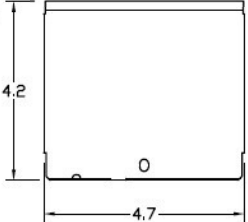

Front Cover