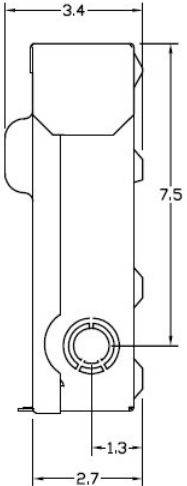

# Wire Range Table

CONNECTOR	COPPER		ALUMINUM	
	SOLID	STRAND	SOLID	STRAND
LINE	14-8	14-2	12-8	12-2
LOAD	14-8	14-2	12-8	12-2
NEUTRAL	-----	-----	-----	-----
EQUIP. GRND.	12-8	12-2	12-8	12-2

**Left Side View**

**Front View (Inside)**

**Front Cover**

**Right Side View**

**Front Cover**

**Bottom View**

	<b>Industrial Solutions</b>	
60A GD AC DISCONNECT PULLER-TYPE 240V FUSIBLE 10HP RATED STEEL N3R ENCLOSURE		
<b>CATNO</b>	<b>DWGDATE</b>	<b>REV#</b>
TF60R	04/07/2020	02