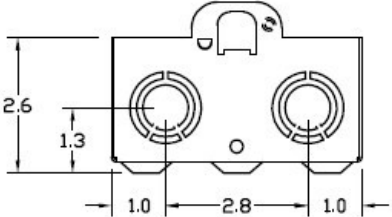

# Wire Range Table

CONNECTOR	COPPER		ALUMINUM	
	SOLID	STRAND	SOLID	STRAND
LINE	14-8	14-2	12-8	12-2
LOAD	14-8	14-2	12-8	12-2
NEUTRAL	-----	-----	-----	-----
EQUIP. GRND.	12-8	12-2	12-8	12-2

**Left Side View**

**Front View (Inside)**

**Front Cover**

**Right Side View**

**Front Cover**

**Bottom View**

	<b>Industrial Solutions</b>	
60A GD AC DISCONNECT PULLER-TYPE 240V FUSIBLE 10HP RATED STEEL N3R ENCLOSURE		
<b>CATNO</b>	<b>DWGDATE</b>	<b>REV#</b>
TF60R	04/07/2020	02