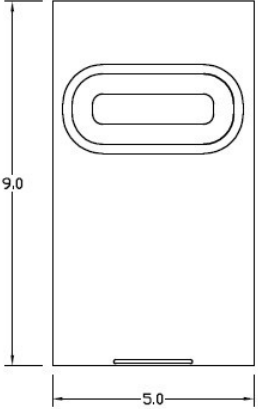

# Wire Range Table

CONNECTOR	COPPER		ALUMINUM	
	SOLID	STRAND	SOLID	STRAND
LINE	14-8	14-2	12-8	12-2
LOAD	14-8	14-2	12-8	12-2
NEUTRAL	-----	-----	-----	-----
EQUIP. GRND.	12-8	12-2	12-8	12-2

**Left Side View**

**Front View (Inside)**

**Front Cover**

**Right Side View**

**Front Cover**

**Bottom View**

	<b>Industrial Solutions</b>	
60A GD AC DISCONNECT PULLER-TYPE 240V FUSIBLE 10HP RATED STEEL N3R ENCLOSURE		
<b>CATNO</b>	<b>DWGDATE</b>	<b>REV#</b>
TF60R	04/07/2020	02