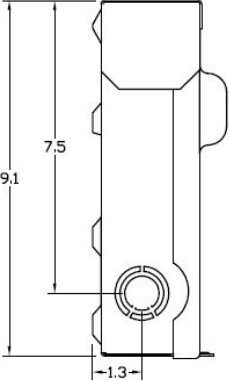

# Wire Range Table

CONNECTOR	COPPER		ALUMINUM	
	SOLID	STRAND	SOLID	STRAND
LINE	14-8	14-2	12-8	12-2
LOAD	14-8	14-2	12-8	12-2
NEUTRAL	-----	-----	-----	-----
EQUIP. GRND.	12-8	12-2	12-8	12-2

**Left Side View**

**Front View (Inside)**

**Front Cover**

**Right Side View**

**Front Cover**

**Bottom View**

	<b>Industrial Solutions</b>	
60A GD AC DISCONNECT PULLER-TYPE 240V FUSIBLE 10HP RATED STEEL N3R ENCLOSURE		
<b>CATNO</b>	<b>DWGDATE</b>	<b>REV#</b>
TF60R	04/07/2020	02