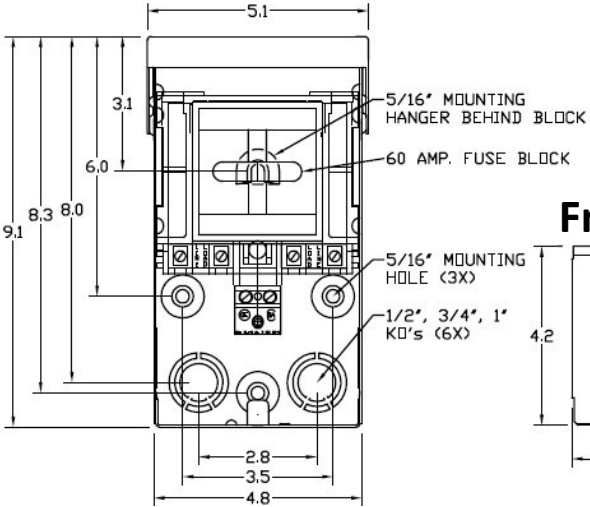

# Wire Range Table

CONNECTOR	COPPER		ALUMINUM	
	SOLID	STRAND	SOLID	STRAND
LINE	14-8	14-2	12-8	12-2
LOAD	14-8	14-2	12-8	12-2
NEUTRAL	-----	-----	-----	-----
EQUIP. GRND.	12-8	12-2	12-8	12-2

**Left Side View**

**Front View (Inside)**

**Front Cover**

**Right Side View**

**Front Cover**

**Bottom View**

	<b>Industrial Solutions</b>	
60A GD AC DISCONNECT PULLER-TYPE 240V FUSIBLE 10HP RATED STEEL N3R ENCLOSURE		
<b>CATNO</b>	<b>DWGDATE</b>	<b>REV#</b>
TF60R	04/07/2020	02