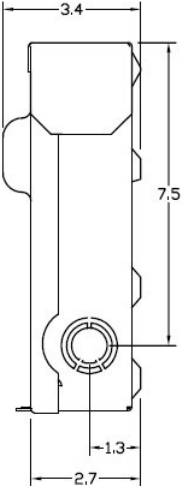

Wire Range Table

CONNECTOR	COPPER		ALUMINUM	
	SOLID	STRAND	SOLID	STRAND
LINE	14-8	14-2	12-8	12-2
LOAD	14-8	14-2	12-8	12-2
NEUTRAL	-----	-----	-----	-----
EQUIP. GRND.	12-8	12-2	12-8	12-2

Left Side View

Front View (Inside)

Front Cover

Front Cover

Right Side View

Bottom View

Industrial Solutions

by ABB

60A GD AC DISCONNECT PULLER-TYPE 240V FUSIBLE
10HP RATED STEEL N3R ENCLOSURE RETAIL

CATNO	DWGDATE	REV#
TF60RCP	04/07/2020	02