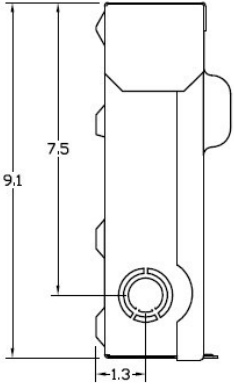

Wire Range Table

CONNECTOR	COPPER		ALUMINUM	
	SOLID	STRAND	SOLID	STRAND
LINE	14-8	14-2	12-8	12-2
LOAD	14-8	14-2	12-8	12-2
NEUTRAL	-----	-----	-----	-----
EQUIP. GRND.	12-8	12-2	12-8	12-2

Left Side View

Front View (Inside)

Front Cover

Front Cover

Right Side View

Bottom View

Industrial Solutions

by ABB

60A GD AC DISCONNECT PULLER-TYPE 240V FUSIBLE
10HP RATED STEEL N3R ENCLOSURE RETAIL

CATNO	DWGDATE	REV#
TF60RCP	04/07/2020	02