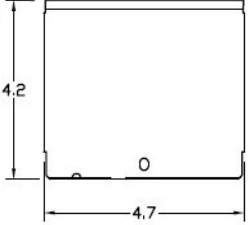

Front Cover