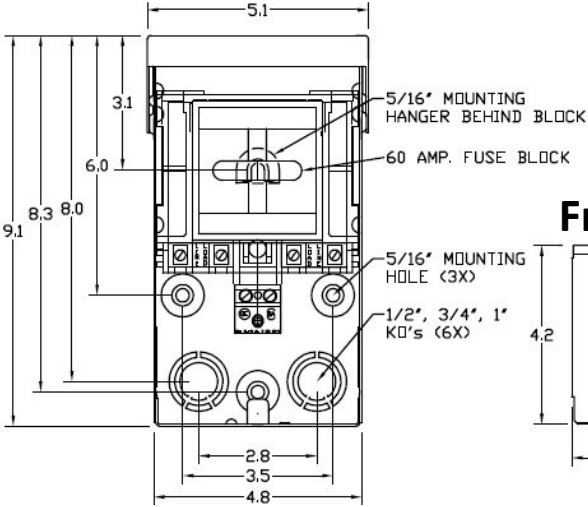

Wire Range Table

CONNECTOR	COPPER		ALUMINUM	
	SOLID	STRAND	SOLID	STRAND
LINE	14-8	14-2	12-8	12-2
LOAD	14-8	14-2	12-8	12-2
NEUTRAL	-----	-----	-----	-----
EQUIP. GRND.	12-8	12-2	12-8	12-2

Left Side View

Front View (Inside)

Front Cover

Front Cover

Right Side View

Bottom View

Industrial Solutions

by ABB

60A GD AC DISCONNECT PULLER-TYPE 240V FUSIBLE
10HP RATED STEEL N3R ENCLOSURE RETAIL

CATNO	DWGDATE	REV#
TF60RCP	04/07/2020	02