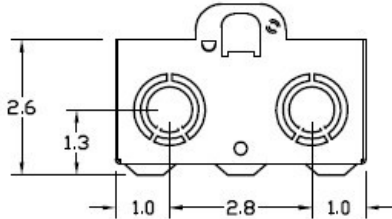

Wire Range Table

CONNECTOR	COPPER		ALUMINUM	
	SOLID	STRAND	SOLID	STRAND
LINE	14-8	14-2	12-8	12-2
LOAD	14-8	14-2	12-8	12-2
NEUTRAL	-----	-----	-----	-----
EQUIP. GRND.	12-8	12-2	12-8	12-2

Left Side View

Front View (Inside)

Front Cover

Front Cover

Right Side View

Bottom View

Industrial Solutions

by ABB

60A GD AC DISCONNECT PULLER-TYPE 240V FUSIBLE
10HP RATED STEEL N3R ENCLOSURE RETAIL

CATNO	DWGDATE	REV#
TF60RCP	04/07/2020	02