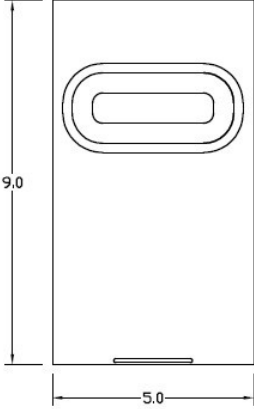

Wire Range Table

CONNECTOR	COPPER		ALUMINUM	
	SOLID	STRAND	SOLID	STRAND
LINE	14-8	14-2	12-8	12-2
LOAD	14-8	14-2	12-8	12-2
NEUTRAL	-----	-----	-----	-----
EQUIP. GRND.	12-8	12-2	12-8	12-2

Left Side View

Front View (Inside)

Front Cover

Front Cover

Right Side View

Bottom View

Industrial Solutions

by ABB

60A GD AC DISCONNECT PULLER-TYPE 240V FUSIBLE
10HP RATED STEEL N3R ENCLOSURE RETAIL

CATNO	DWGDATE	REV#
TF60RCP	04/07/2020	02