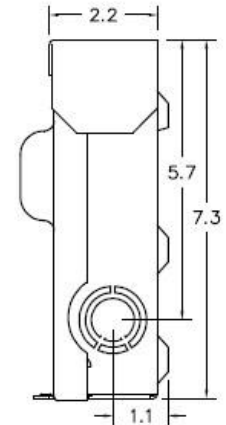

Right Side View