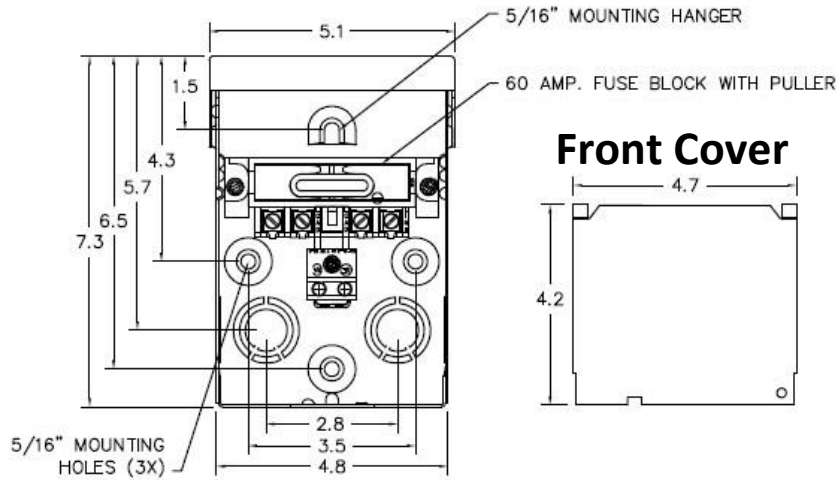

Front View (Inside)

Front View (Outside)