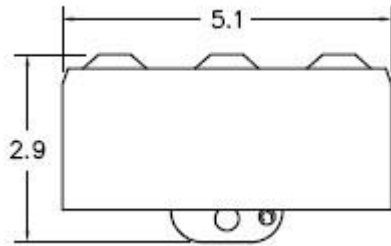

### Top View

### Wire Range Table

CONNECTOR	COPPER		ALUMINUM	
	SOLID	STRAND	SOLID	STRAND
LINE	14-8	14-2	12-8	12-2
LOAD	14-8	14-2	12-8	12-2
NEUTRAL	-----	-----	-----	-----
EQUIP. GRND.	12-8	12-2	12-8	12-2