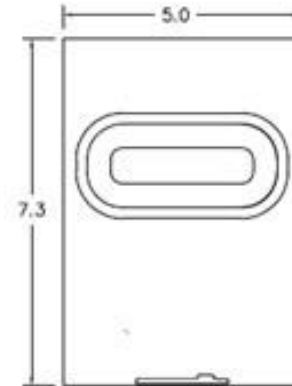

Top View

Wire Range Table

CONNECTOR	COPPER		ALUMINUM	
	SOLID	STRAND	SOLID	STRAND
LINE	14-8	14-2	12-8	12-2
LOAD	14-8	14-2	12-8	12-2
NEUTRAL	-----	-----	-----	-----
EQUIP. GRND.	12-8	12-2	12-8	12-2

Left Side View

Front View (Inside)

Front View (Outside)

Right Side View

Front Cover

Bottom View

Industrial Solutions

by ABB

60A GD AC DISCONNECT PULLER- TYPE 240V
NON-FUSIBLE 10HP RATED STEEL N3R ENCLOSURE

CAT NO	DWG DATE	REV#
TFN60R	04/07/2020	02