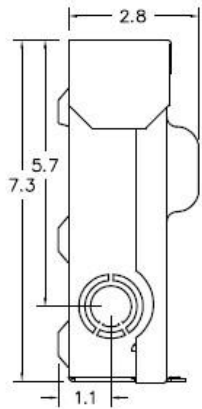

### Top View

### Wire Range Table

CONNECTOR	COPPER		ALUMINUM	
	SOLID	STRAND	SOLID	STRAND
LINE	14-8	14-2	12-8	12-2
LOAD	14-8	14-2	12-8	12-2
NEUTRAL	-----	-----	-----	-----
EQUIP. GRND.	12-8	12-2	12-8	12-2

### Left Side View

### Front View (Inside)