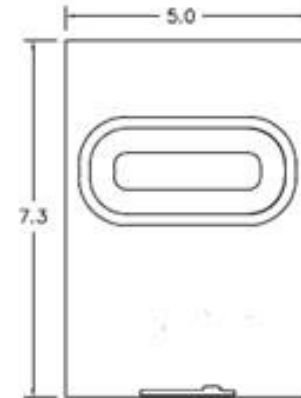

Front View (Outside)