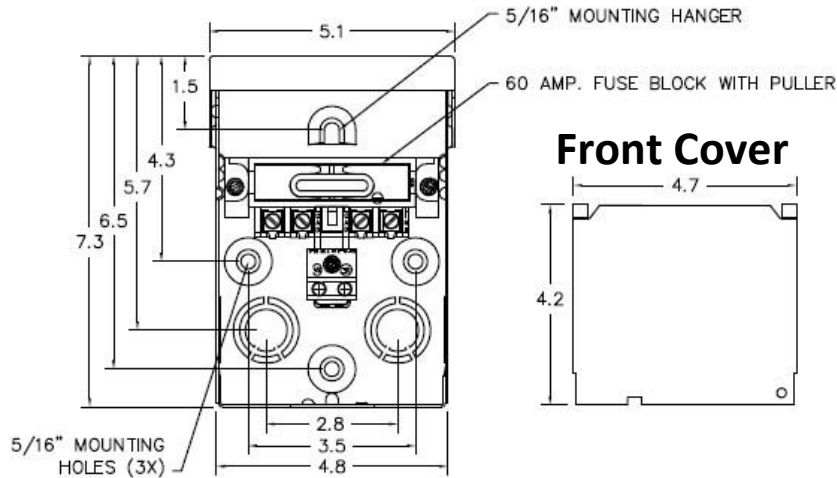

Top View

Wire Range Table

CONNECTOR	COPPER		ALUMINUM	
	SOLID	STRAND	SOLID	STRAND
LINE	14-8	14-2	12-8	12-2
LOAD	14-8	14-2	12-8	12-2
NEUTRAL	-----	-----	-----	-----
EQUIP. GRND.	12-8	12-2	12-8	12-2

Left Side View

Front View (Inside)

Front View (Outside)

Right Side View

Front Cover

Bottom View

**Industrial
Solutions**

by ABB

60A GD AC DISCONNECT PULLER- TYPE 240V 10HP
NON-FUSIBLE RATED STEEL N3R ENCLOSURE RETAIL