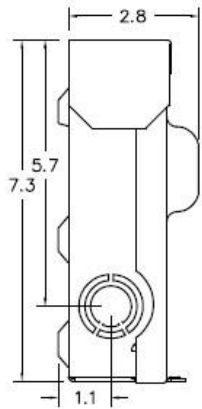

Top View

Wire Range Table

CONNECTOR	COPPER		ALUMINUM	
	SOLID	STRAND	SOLID	STRAND
LINE	14-8	14-2	12-8	12-2
LOAD	14-8	14-2	12-8	12-2
NEUTRAL	-----	-----	-----	-----
EQUIP. GRND.	12-8	12-2	12-8	12-2

Left Side View

Front View (Inside)

Front View (Outside)

Right Side View

Front Cover

Bottom View

**Industrial
Solutions**

by ABB

60A GD AC DISCONNECT PULLER- TYPE 240V 10HP
NON-FUSIBLE RATED STEEL N3R ENCLOSURE RETAIL