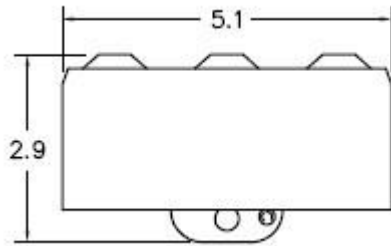

Top View

Wire Range Table

CONNECTOR	COPPER		ALUMINUM	
	SOLID	STRAND	SOLID	STRAND
LINE	14-8	14-2	12-8	12-2
LOAD	14-8	14-2	12-8	12-2
NEUTRAL	-----	-----	-----	-----
EQUIP. GRND.	12-8	12-2	12-8	12-2

Left Side View