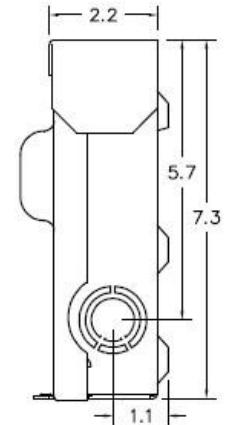

Top View

Wire Range Table

CONNECTOR	COPPER		ALUMINUM	
	SOLID	STRAND	SOLID	STRAND
LINE	14-8	14-2	12-8	12-2
LOAD	14-8	14-2	12-8	12-2
NEUTRAL	-----	-----	-----	-----
EQUIP. GRND.	12-8	12-2	12-8	12-2

Left Side View

Front View (Inside)

Front View (Outside)

Right Side View

Front Cover

Bottom View

**Industrial
Solutions**

by ABB

60A GD AC DISCONNECT PULLER- TYPE 240V 10HP
NON-FUSIBLE RATED STEEL N3R ENCLOSURE RETAIL