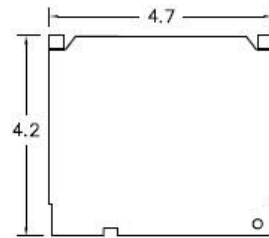

Front Cover