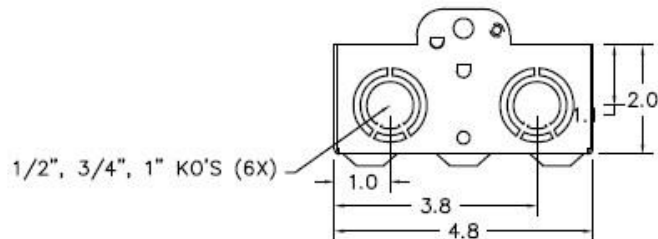

Bottom View

**Industrial
Solutions**

by ABB

60A GD AC DISCONNECT PULLER- TYPE 240V 10HP
NON-FUSIBLE RATED STEEL N3R ENCLOSURE RETAIL

CAT NO

DWG DATE

REV#

TFN60RCP

04/07/2020

02