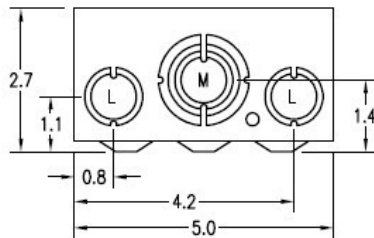

Top View

Knockouts

L= 1/2", 3/4" KO
G= 1/2", 3/4", 1" KO
M= 1/2", 3/4", 1", 1-1/4" KO

Left Side View

Back View

Front Cover

Right Side View

Bottom View

Wire Range Size

CONNECTOR	COPPER		ALUMINUM	
	SOLID	STRAND	SOLID	STRAND
LINE	14-8	14-2	12-8	12-2
LOAD	14-8	14-2	12-8	12-2
NEUTRAL	-----	-----	-----	-----
EQUIP. GRND.	12-8	12-2	12-8	12-2

Industrial Solutions