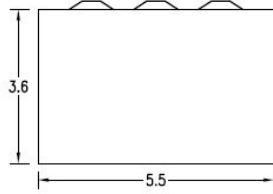

Top View

Knockouts

L= 1/2", 3/4" KO
G= 1/2", 3/4", 1" KO
M= 1/2", 3/4", 1", 1-1/4" KO

Left Side View

Back View

Front Cover

Right Side View

Bottom View

Wire Range Size

CONNECTOR	COPPER		ALUMINUM	
	SOLID	STRAND	SOLID	STRAND
LINE	14-8	14-2	12-8	12-2
LOAD	14-8	14-2	12-8	12-2
NEUTRAL	-----	-----	-----	-----
EQUIP. GRND.	12-8	12-2	12-8	12-2

Industrial Solutions