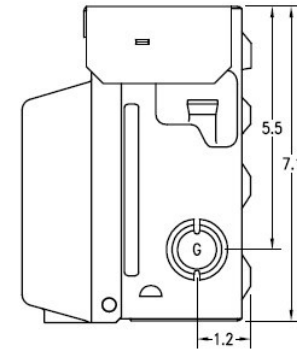

Top View

Knockouts

L= 1/2", 3/4" KO
G= 1/2", 3/4", 1" KO
M= 1/2", 3/4", 1", 1-1/4" KO

Left Side View

Back View

Front Cover

Right Side View

Bottom View

Wire Range Size

CONNECTOR	COPPER		ALUMINUM	
	SOLID	STRAND	SOLID	STRAND
LINE	14-8	14-2	12-8	12-2
LOAD	14-8	14-2	12-8	12-2
NEUTRAL	-----	-----	-----	-----
EQUIP. GRND.	12-8	12-2	12-8	12-2

Industrial Solutions