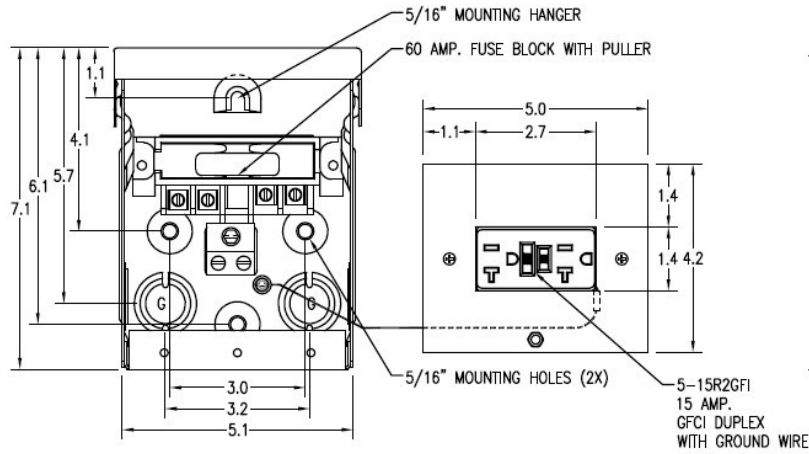

Top View

Knockouts

L= 1/2", 3/4" KO
G= 1/2", 3/4", 1" KO
M= 1/2", 3/4", 1", 1-1/4" KO

Left Side View

Back View

Front Cover

Right Side View

Bottom View

Wire Range Size

CONNECTOR	COPPER		ALUMINUM	
	SOLID	STRAND	SOLID	STRAND
LINE	14-8	14-2	12-8	12-2
LOAD	14-8	14-2	12-8	12-2
NEUTRAL	-----	-----	-----	-----
EQUIP. GRND.	12-8	12-2	12-8	12-2

Industrial Solutions

by ABB

60A GD AC DISCONNECT PULLER-TYPE 240V NON-FUSIBLE 10HP 15A GFI RECEPT STEEL N3R ENCL

CATNO

DWGDATE

REV#

TFN60RGFR

04/07/2020

03