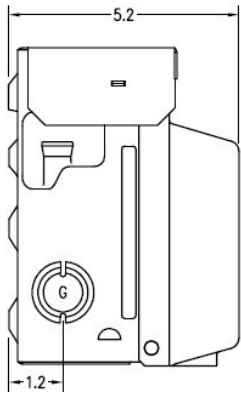

Top View

Knockouts

L= 1/2", 3/4" KO
G= 1/2", 3/4", 1" KO
M= 1/2", 3/4", 1", 1-1/4" KO

Left Side View

Back View

Front Cover

Right Side View

Bottom View

Wire Range Size

CONNECTOR	COPPER		ALUMINUM	
	SOLID	STRAND	SOLID	STRAND
LINE	14-8	14-2	12-8	12-2
LOAD	14-8	14-2	12-8	12-2
NEUTRAL	-----	-----	-----	-----
EQUIP. GRND.	12-8	12-2	12-8	12-2

Industrial Solutions