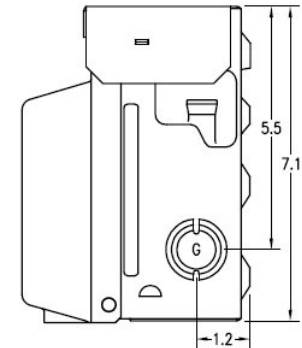

Top View

Knockouts

L= 1/2", 3/4" KO
G= 1/2", 3/4", 1" KO
M= 1/2", 3/4", 1", 1-1/4" KO

Left Side View

Back View

Front Cover

Right Side View

Bottom View

Wire Range Size

CONNECTOR	COPPER		ALUMINUM	
	SOLID	STRAND	SOLID	STRAND
LINE	14-8	14-2	12-8	12-2
LOAD	14-8	14-2	12-8	12-2
NEUTRAL	-----	-----	-----	-----
EQUIP. GRND.	12-8	12-2	12-8	12-2

Industrial Solutions