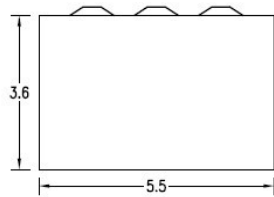

Top View

Knockouts

L= 1/2", 3/4" KO
G= 1/2", 3/4", 1" KO
M= 1/2", 3/4", 1", 1-1/4" KO

Left Side View

Back View

Front Cover

Right Side View

Bottom View

Wire Range Size

CONNECTOR	COPPER		ALUMINUM	
	SOLID	STRAND	SOLID	STRAND
LINE	14-8	14-2	12-8	12-2
LOAD	14-8	14-2	12-8	12-2
NEUTRAL	-----	-----	-----	-----
EQUIP. GRND.	12-8	12-2	12-8	12-2

Industrial Solutions