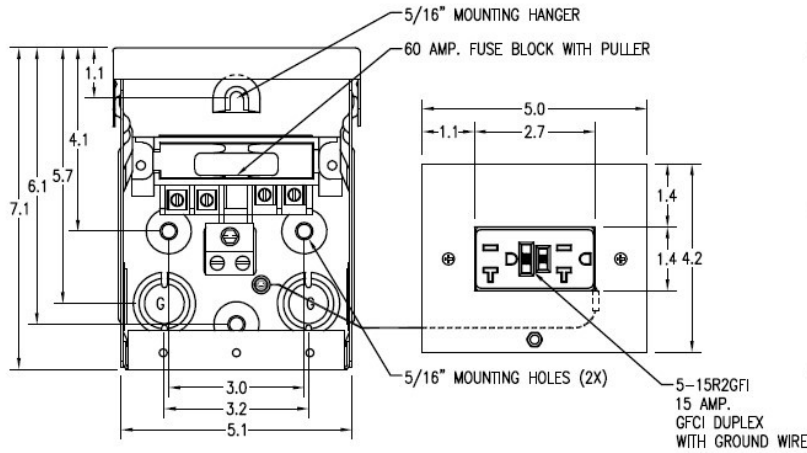

Top View

Knockouts

L= 1/2", 3/4" KO
G= 1/2", 3/4", 1" KO
M= 1/2", 3/4", 1", 1-1/4" KO

Left Side View

Back View

Front Cover

Right Side View

Bottom View

Wire Range Size

CONNECTOR	COPPER		ALUMINUM	
	SOLID	STRAND	SOLID	STRAND
LINE	14-8	14-2	12-8	12-2
LOAD	14-8	14-2	12-8	12-2
NEUTRAL	-----	-----	-----	-----
EQUIP. GRND.	12-8	12-2	12-8	12-2

Industrial Solutions

by ABB

60A GD AC DISCONNECT PULLER-TYPE 240V NON-FUSIBLE 10HP 15A GFI RECEPT STEEL N3R ENCL RETAIL

CATNO	DWGDATE	REV#
TFN60RGFRCP	04/07/2020	03