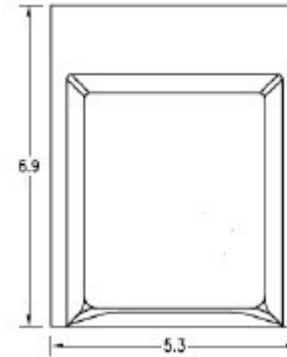

Top View

Knockouts

L= 1/2", 3/4" KO
G= 1/2", 3/4", 1" KO
M= 1/2", 3/4", 1", 1-1/4" KO

Left Side View

Back View

Front Cover

Right Side View

Bottom View

Wire Range Size

CONNECTOR	COPPER		ALUMINUM	
	SOLID	STRAND	SOLID	STRAND
LINE	14-8	14-2	12-8	12-2
LOAD	14-8	14-2	12-8	12-2
NEUTRAL	-----	-----	-----	-----
EQUIP. GRND.	12-8	12-2	12-8	12-2

Industrial Solutions