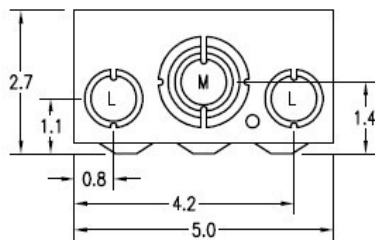

Top View

Knockouts

L= 1/2", 3/4" KO
G= 1/2", 3/4", 1" KO
M= 1/2", 3/4", 1", 1-1/4" KO

Left Side View

Back View

Front Cover

Right Side View

Bottom View

Wire Range Size

CONNECTOR	COPPER		ALUMINUM	
	SOLID	STRAND	SOLID	STRAND
LINE	14-8	14-2	12-8	12-2
LOAD	14-8	14-2	12-8	12-2
NEUTRAL	-----	-----	-----	-----
EQUIP. GRND.	12-8	12-2	12-8	12-2

Industrial Solutions