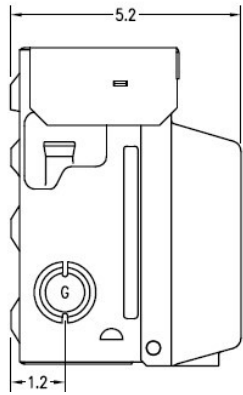

Top View

Knockouts

L= 1/2", 3/4" KO
G= 1/2", 3/4", 1" KO
M= 1/2", 3/4", 1", 1-1/4" KO

Left Side View

Back View

Front Cover

Right Side View

Bottom View

Wire Range Size

CONNECTOR	COPPER		ALUMINUM	
	SOLID	STRAND	SOLID	STRAND
LINE	14-8	14-2	12-8	12-2
LOAD	14-8	14-2	12-8	12-2
NEUTRAL	-----	-----	-----	-----
EQUIP. GRND.	12-8	12-2	12-8	12-2

Industrial Solutions