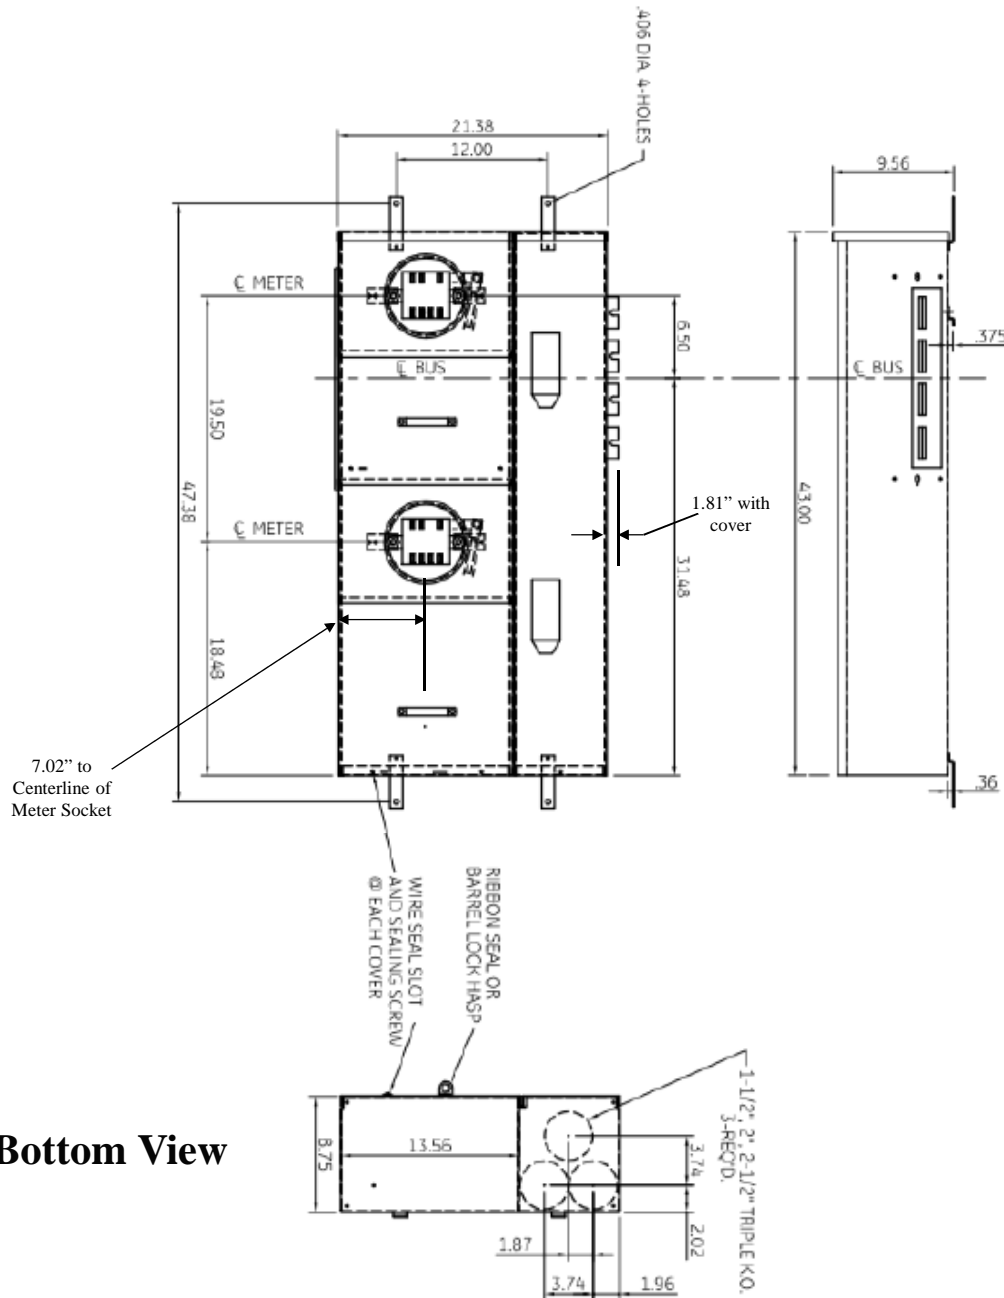

Front View

Side View

This unit has ring type safety sockets

This unit comes with 5-jaw (5 terminal) metering factory installed (no kit required)

This unit is EUSERC rated

Top view has blank end walls (no knockouts)

Bottom View

imagination at work

METER MOD III-1PH 1200A HORIZONTAL BUSSING N3R ENCL
(2) 200A RING SOCKET PHASED AB - 5 TERMINAL

REF NO	CAT NO	DWG DATE	REV #
96-3360	TMP112220RTAB	1/8/2015	01