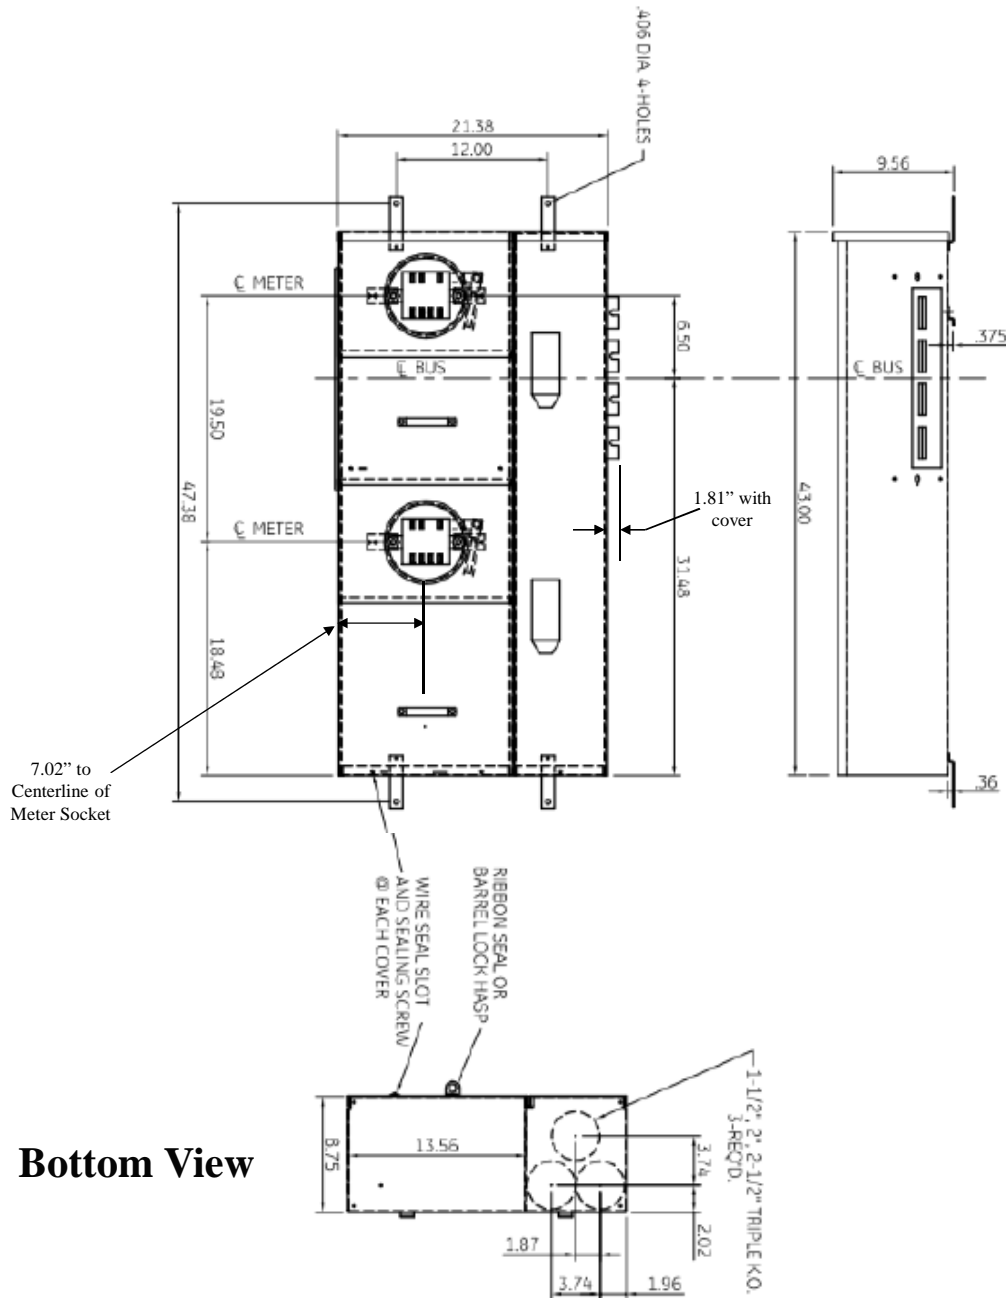

Front View

Side View

This unit has ring type safety sockets

This unit comes with 5-jaw (5 terminal) metering factory installed (no kit required)

This unit is EUSERC rated

Top view has blank end walls (no knockouts)

Bottom View

imagination at work

METER MOD III-1PH 1200A HORIZONTAL BUSSING N3R ENCL
(2) 200A RING SOCKET PHASED BC - 5 TERMINAL

REF NO	CAT NO	DWG DATE	REV #
96-3360	TMP112220RTBC	1/8/2015	01