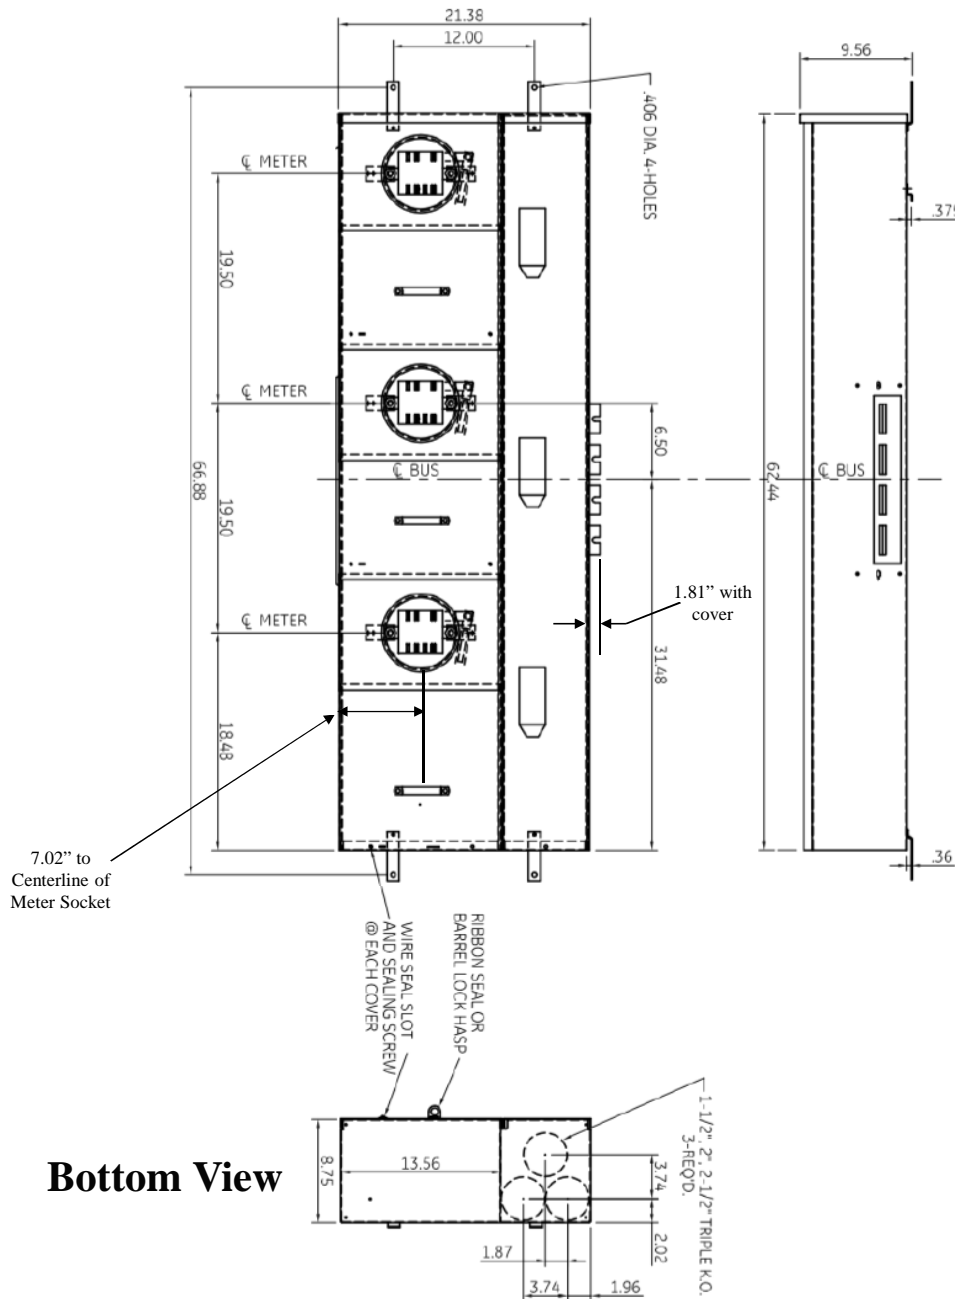

Front View

Side View

This unit has ring type safety sockets

This unit comes with 5-jaw (5 terminal) metering factory installed (no kit required)

This unit is EUSERC rated

Top view has blank end walls (no knockouts)

imagination at work

METER MOD III-1PH 1200A HORIZONTAL BUSSING N3R ENCL
(3) 200A RING SOCKET PHASED AB - 5 TERMINAL

REF NO	CAT NO	DWG DATE	REV #
96-3361	TMP112320RTAB	1/8/2015	01