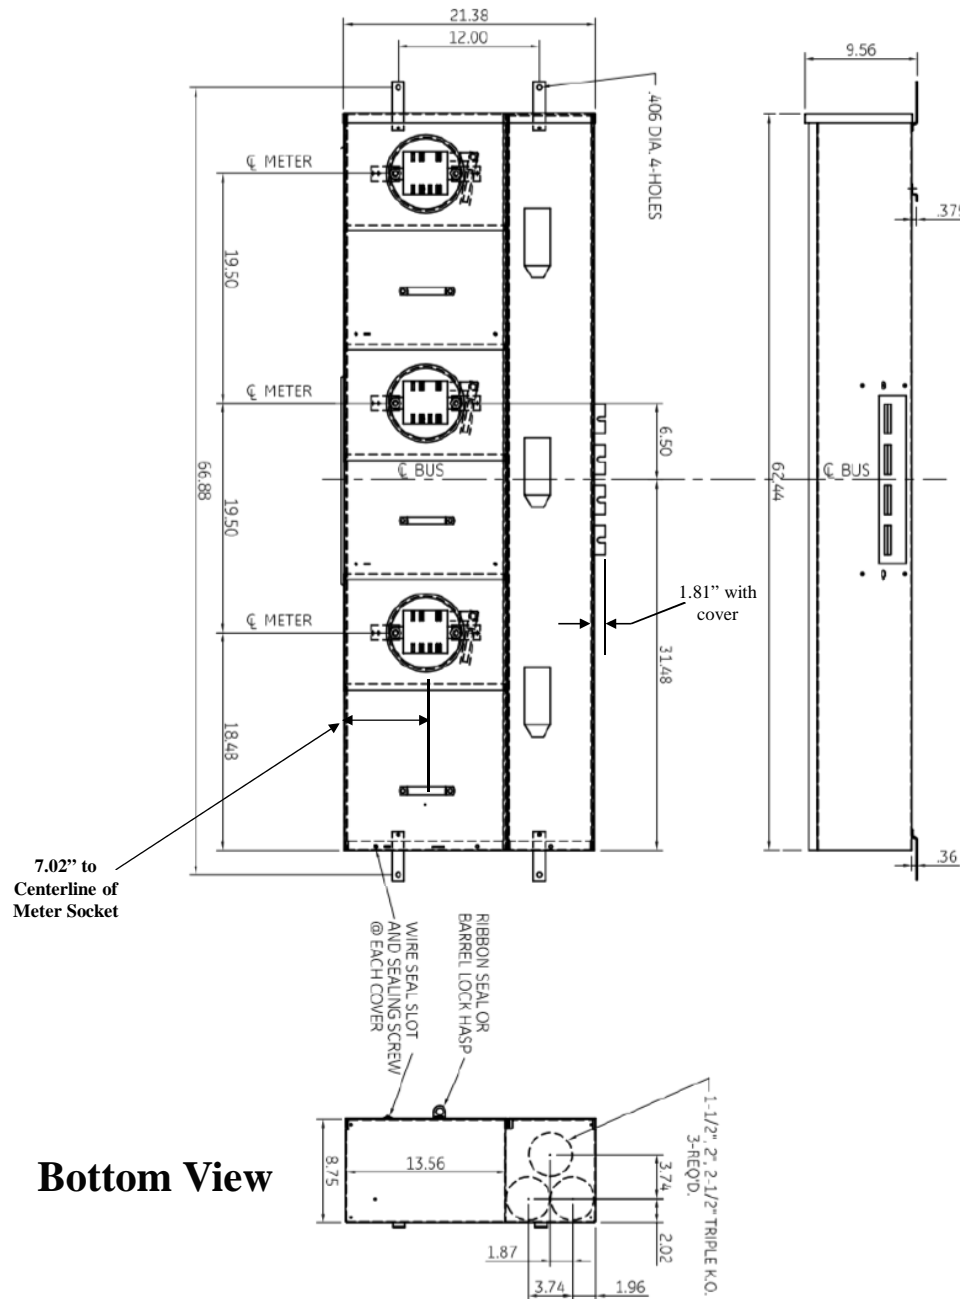

Front View

Side View

This unit has ring type safety sockets

This unit comes with 5-jaw (5 terminal) metering factory installed (no kit required)

This unit is EUSERC rated

Top view has blank end walls (no knockouts)

METER MOD III-1PH 1200A HORIZONTAL BUSSING N3R ENCL
(3) 200A RING SOCKET PHASED AC - 5 TERMINAL

REF NO	CAT NO	DWG DATE	REV #
96-3361	TMP112320RTAC	1/8/2015	01