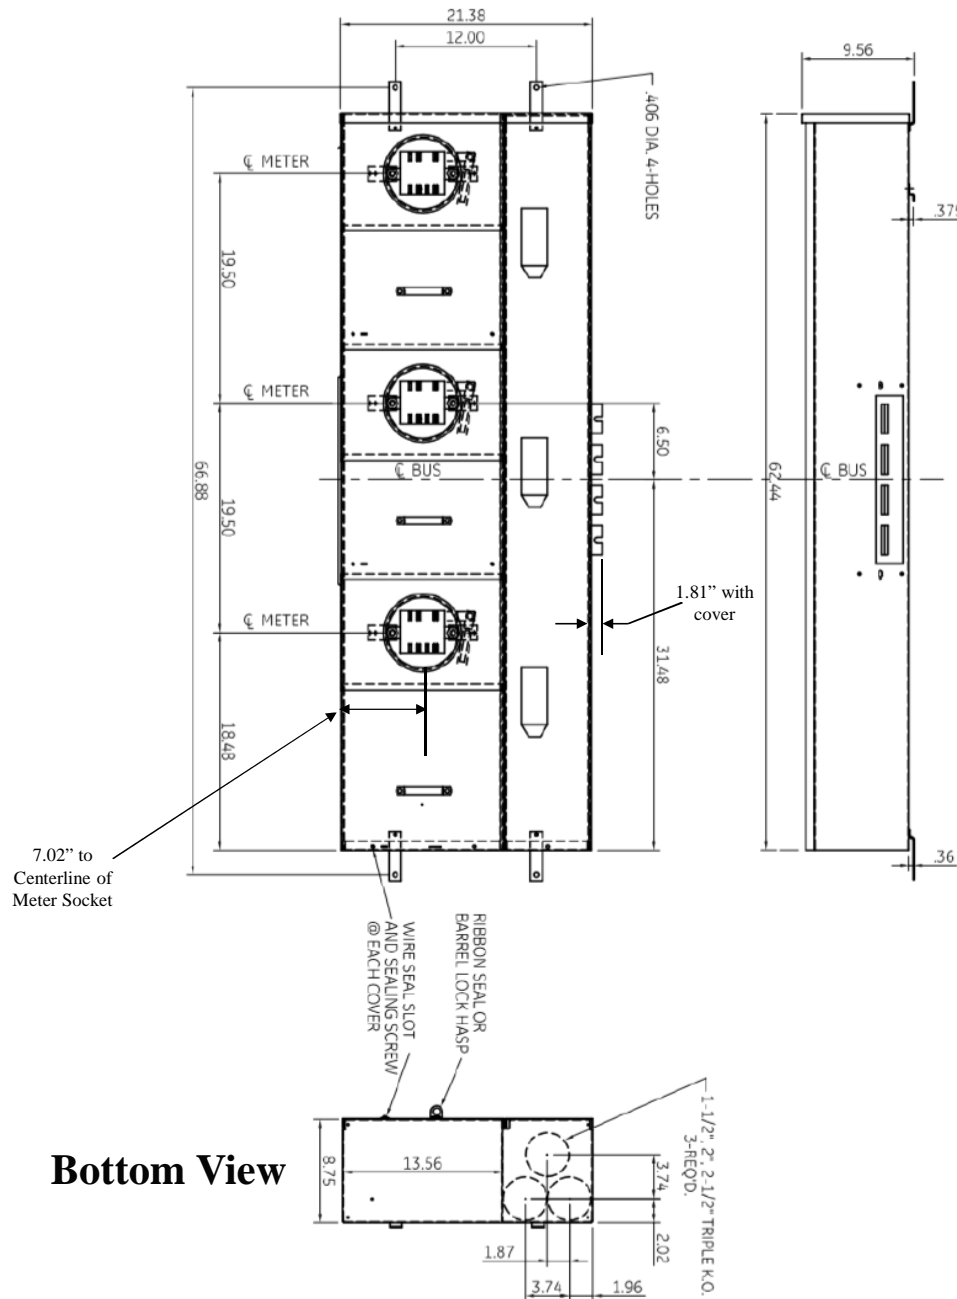

Front View

Side View

This unit has ring type safety sockets

This unit comes with 5-jaw (5 terminal) metering factory installed (no kit required)

This unit is EUSERC rated

Top view has blank end walls (no knockouts)

imagination at work

METER MOD III-1PH 1200A HORIZONTAL BUSSING N3R ENCL
(3) 200A RING SOCKET PHASED BC - 5 TERMINAL

REF NO	CAT NO	DWG DATE	REV #
96-3361	TMP112320RTBC	1/8/2015	01