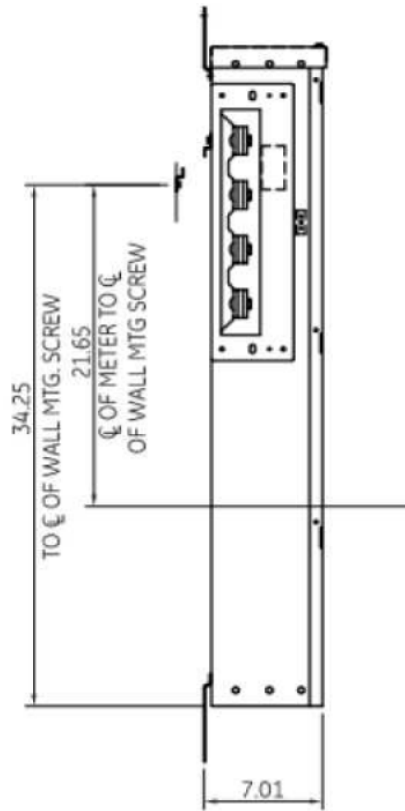

Side View

Front View

Front Layout View

Top view has blank end walls (no knockouts)

Bottom View

 **imagination at work**

METER MOD III-1PH 1200A HORIZONTAL BUSSING
(3) 125A RING SOCKETS – N3R ENCLOSURE

REF NO	CAT NO	DWG DATE	REV #
96-4356	TMP12312R	1/8/2015	01