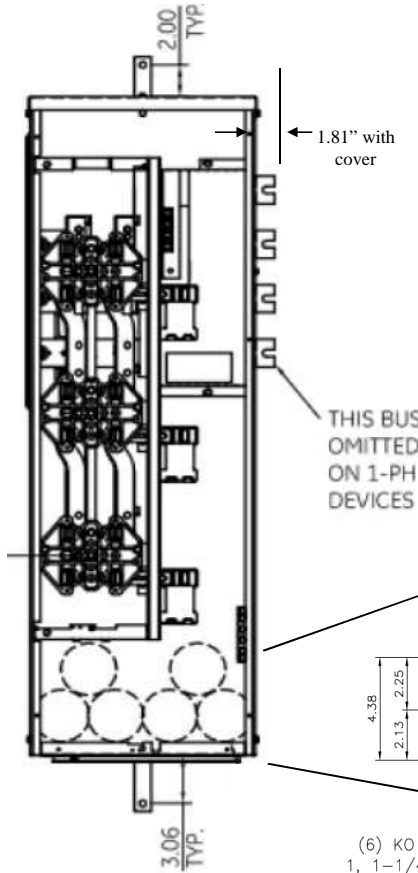

Side View

Front View

Front Layout View

Top view has blank end walls (no knockouts)

Bottom View

 **imagination at work**

METER MOD III-1PH 1200A HORIZONTAL BUSSING
(3) 125A RING SOCKETS – N3R ENCLOSURE

REF NO	CAT NO	DWG DATE	REV #
96-4356	TMP12312R	1/8/2015	01