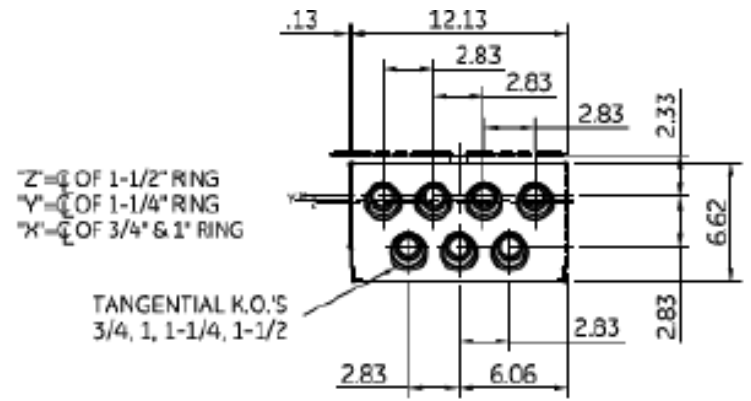

Side View

Front View

Front Layout View

Top view has blank end walls (no knockouts)

Bottom View

 **imagination at work**

METER MOD III-1PH 1200A HORIZONTAL BUSSING
(3) 125A RING SOCKETS – N3R ENCLOSURE

REF NO	CAT NO	DWG DATE	REV #
96-4356	TMP12312R	1/8/2015	01