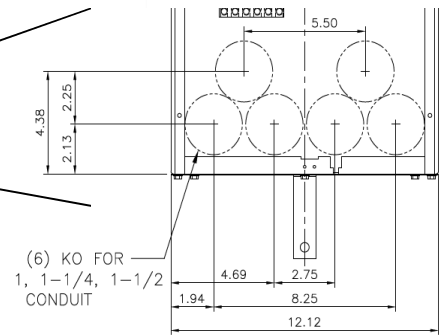

Side View

Front View

Front Layout View

Top view has blank end walls (no knockouts)

Bottom View

 **imagination at work**

METER MOD III-1PH 1200A HORIZONTAL BUSSING
(3) 125A RING SOCKETS – N3R ENCLOSURE

REF NO	CAT NO	DWG DATE	REV #
96-4356	TMP12312R	1/8/2015	01