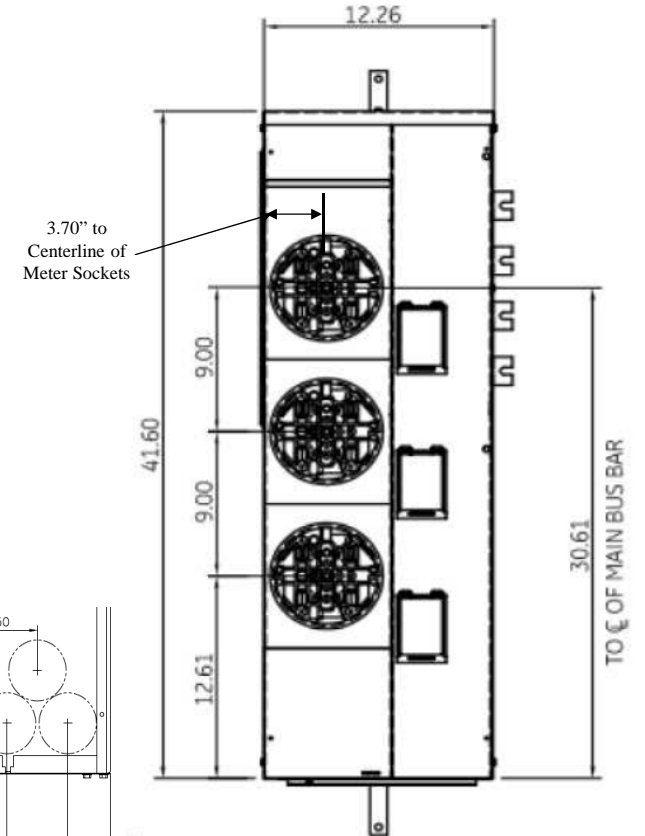

Side View

Front View

Front Layout View

Top view has blank end walls (no knockouts)

Bottom View

 **imagination at work**

METER MOD III-1PH 1200A HORIZONTAL BUSSING
(3) 125A RING SOCKETS – N3R ENCLOSURE

REF NO	CAT NO	DWG DATE	REV #
96-4356	TMP12312R	1/8/2015	01