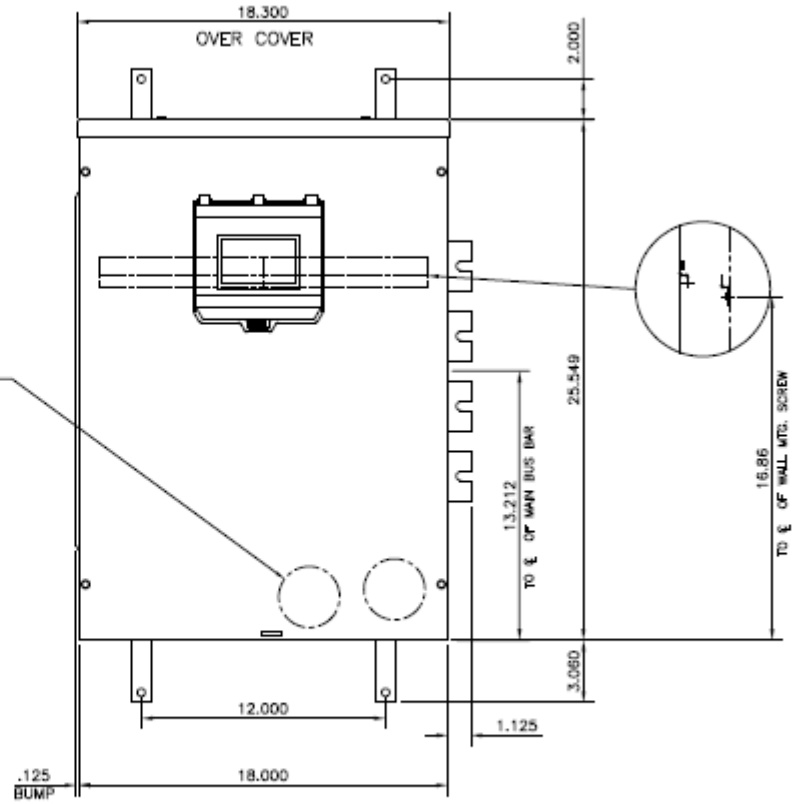

Top View

Bottom View

Front View

imagination at work

METER MOD III - SURGE MODULE
1PH 100KA/PH @ 120/240V

REF NO	CAT NO	DWG DATE	REV #
98-1269	TMP1SURGE	12/18/2019	01