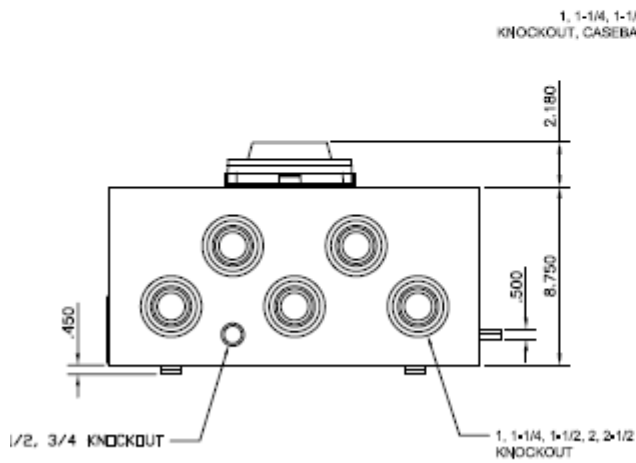

Top View

Bottom View

Front View

imagination at work

METER MOD III - SURGE MODULE
1PH 100KA/PH @ 120/240V

REF NO	CAT NO	DWG DATE	REV #
98-1269	TMP1SURGE	12/18/2019	01