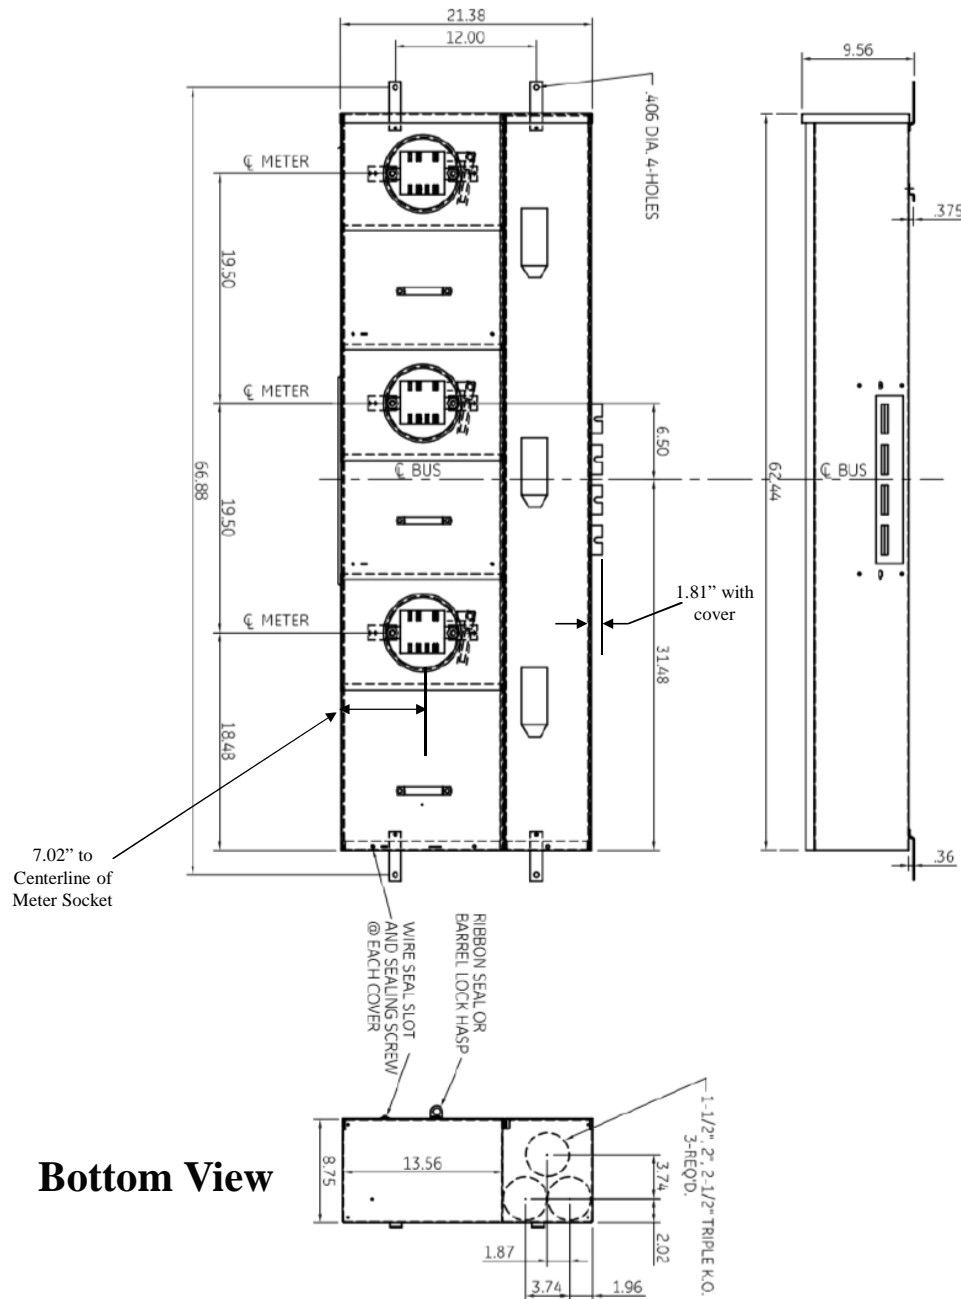

Front View

Side View

This unit has ring type safety sockets

This unit comes with 7-jaw (7 terminal) metering factory installed (no kit required)

This unit is EUSERC rated

Top view has blank end walls (no knockouts)

imagination at work

METER MOD III-3PH 1200A HORIZONTAL BUSSING N3R ENCL
(3) 200A RING SOCKETS - 7 TERMINAL - 3PH4W 208Y/120V

REF NO	CAT NO	DWG DATE	REV #
96-3361	TMP312320RT	1/8/2015	01