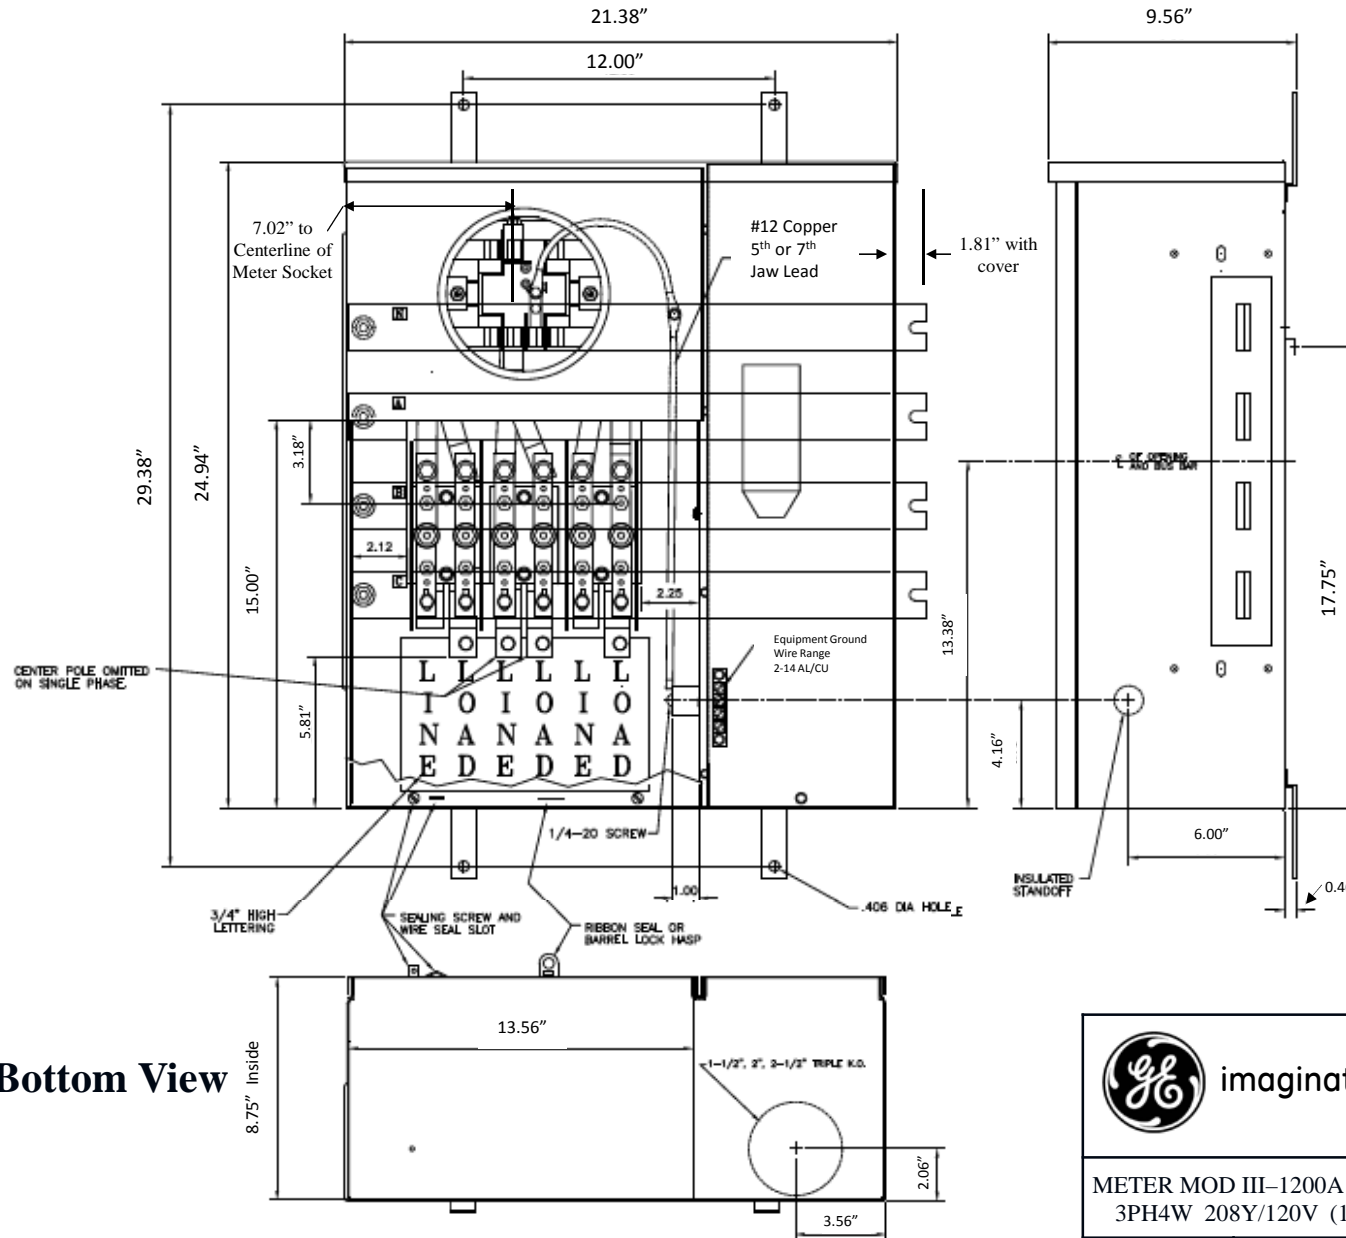

Front View

Side View

This unit has ring type safety sockets
 This unit is EUSERC rated
 This unit has 7-jaw meter sockets. 7-terminal unit

Top view has blank end walls (no knockouts)

Bottom View

 **imagination at work**

METER MOD III-1200A HORIZ BUS METER STACK N3R ENCL
 3PH4W 208Y/120V (1) 200A RING 7-TERMINAL SOCKETS

REF NO	CAT NO	DWG DATE	REV #
96-2818	TMP38120RT	1/8/2015	01