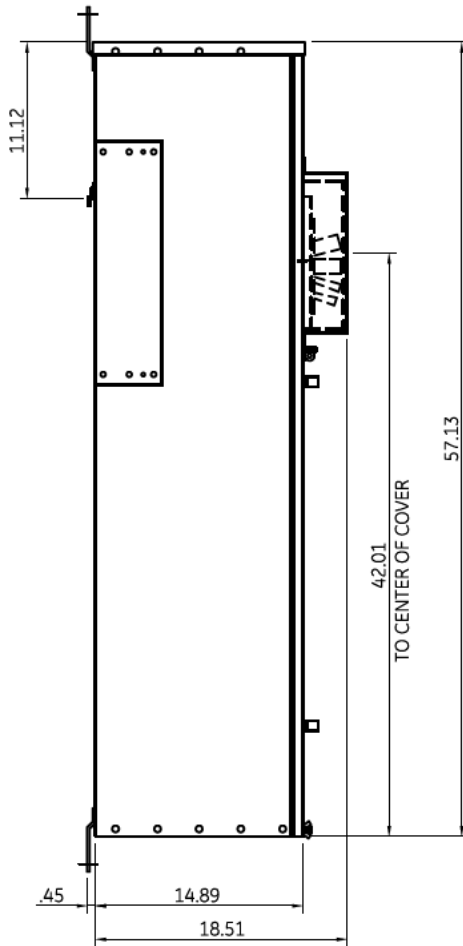

Side View

Front View

Notes:

No Knockouts in Endwalls

Fixed rating plug, not field adjustable

This unit meets NEC 2014 Section 240.87 by providing an arc flash maintenance switch factory installed

Incoming Cable Sizes:

(4) 500-1000MCM/ Phase&Neutral (AL & CU)

imagination at work

METER MOD III-1200A MAIN BREAKER SECT N3R ENCL 100KAIC 3PH4W 208Y/120V BOTTOM FEED ARC REDUCTION

REF NO	CAT NO	DWG DATE	REV #
96-5557	TMP3BB12RAR	12/14/2016	01