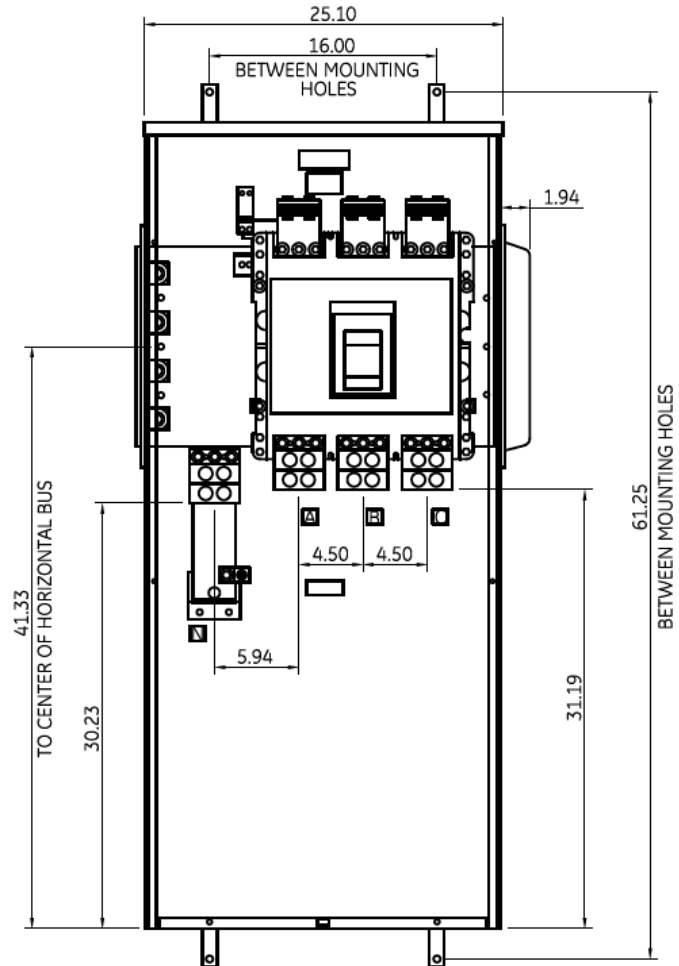

Side View

Front View

Notes:

No Knockouts in Endwalls

Fixed rating plug, not field adjustable

This unit meets NEC 2014 Section 240.87 by providing an arc flash maintenance switch factory installed

Incoming Cable Sizes:

(4) 500-1000MCM/ Phase&Neutral (AL & CU)

imagination at work

METER MOD III-1200A MAIN BREAKER SECT N3R ENCL 100KAIC 3PH4W 208Y/120V BOTTOM FEED ARC REDUCTION

REF NO	CAT NO	DWG DATE	REV #
96-5557	TMP3BB12RAR	12/14/2016	01