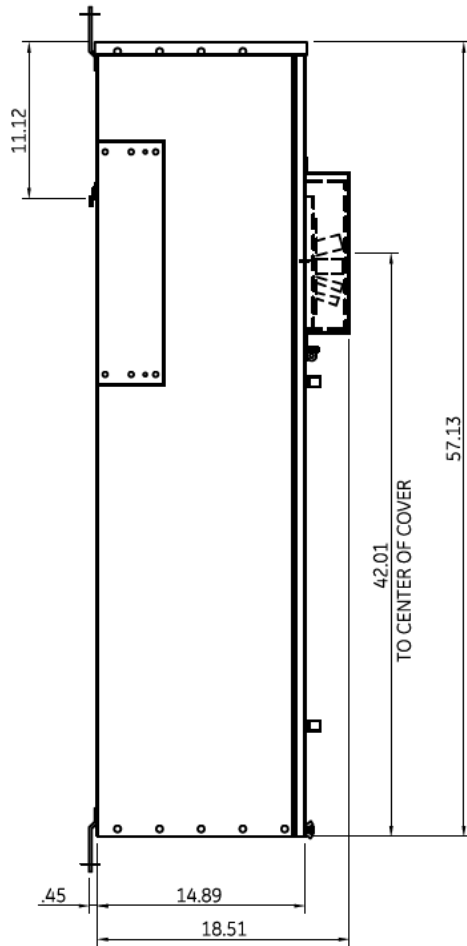

### Side View

Fixed rating plug, not field adjustable

### Front View

**Incoming Cable Sizes:**  
 (4) 500-1000MCM/ Phase&Neutral (AL & CU)

**Notes:**  
 No Knockouts in Endwalls

imagination at work

METER MOD III-1400A MAIN BREAKER SECT N3R ENCL  
 100KAIC 3PH 4W 208Y/120V BOTTOM ONLY FEED