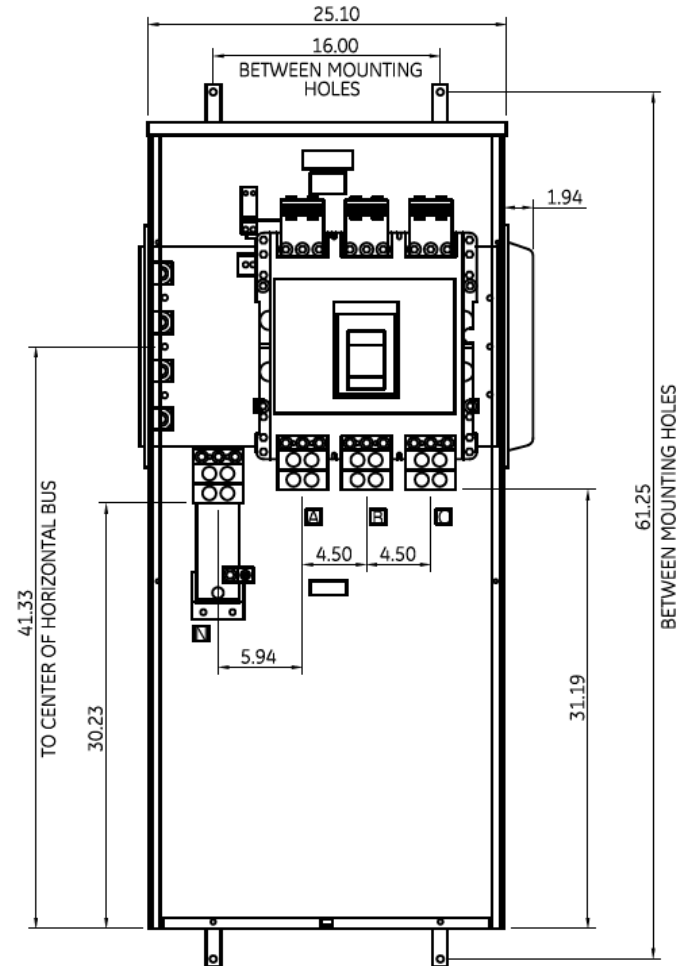

### Side View

Fixed rating plug, not field adjustable

### Front View

**Incoming Cable Sizes:**  
 (4) 500-1000MCM/ Phase&Neutral (AL & CU)

**Notes:**  
 No Knockouts in Endwalls

imagination at work

METER MOD III-1400A MAIN BREAKER SECT N3R ENCL  
 100KAIC 3PH 4W 208Y/120V BOTTOM ONLY FEED