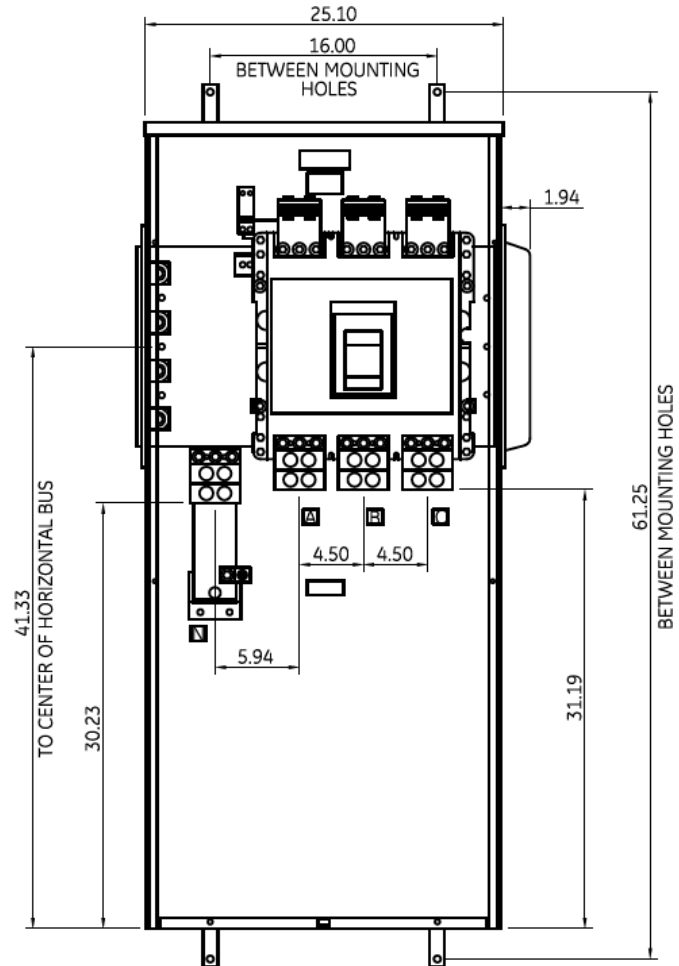

Front View

imagination at work

METER MOD III-1400A MAIN BREAKER SECT N3R ENCL
100KAIC 3PH4W 208Y/120V BOTTOM FEED ARC REDUCTION

REF NO	CAT NO	DWG DATE	REV #
96-5557	TMP3BB14RAR	1/15/2016	01