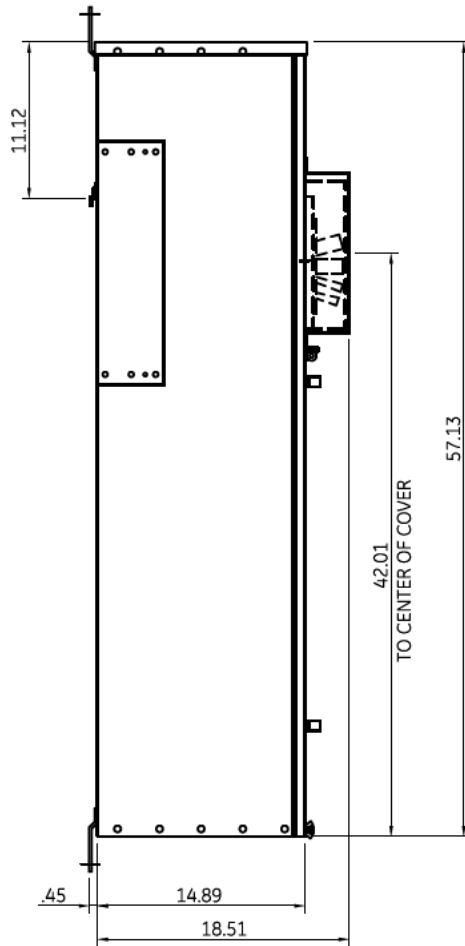

## Side View

### Incoming Cable Sizes:

(4) 500-1000MCM/ Phase&Neutral (AL & CU)

## Front View

imagination at work

METER MOD III-1400A MAIN BREAKER SECT N3R ENCL  
100KAIC 3PH4W 208Y/120V BOTTOM FEED ARC REDUCTION

REF NO	CAT NO	DWG DATE	REV #
96-5557	TMP3BB14RAR	1/15/2016	01