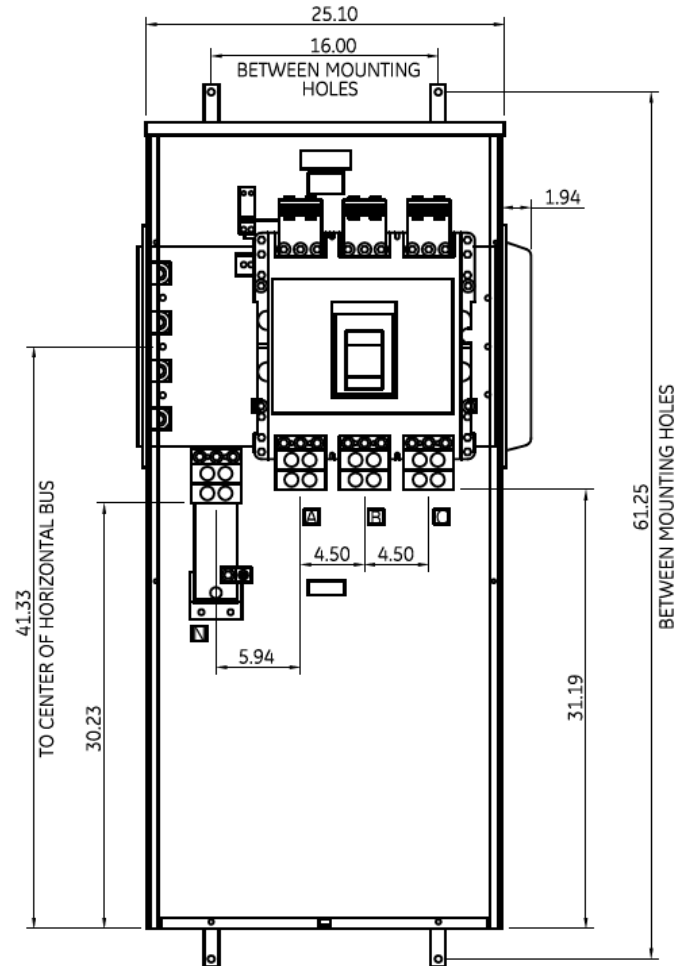

Side View

Fixed rating plug, not field adjustable

Front View

Incoming Cable Sizes:
 (4) 500-1000MCM/ Phase&Neutral (AL & CU)

Notes:
 No Knockouts in Endwalls

imagination at work

METER MOD III-1600A MAIN BREAKER SECT N3R ENCL
 100KAIC 3PH 4W 208Y/120V BOTTOM ONLY FEED

REF NO	CAT NO	DWG DATE	REV #
96-5557	TMP3BB16R	1/8/2015	01