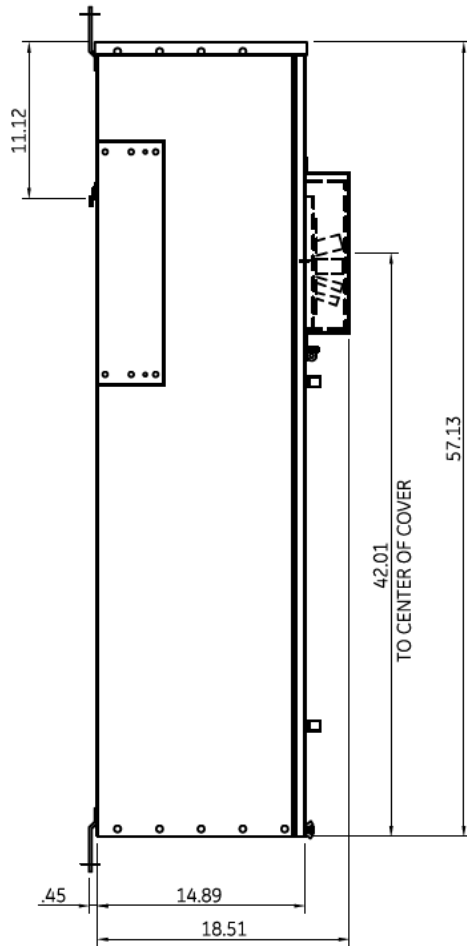

Side View

Fixed rating plug, not field adjustable

Front View

Incoming Cable Sizes:
 (4) 500-1000MCM/ Phase&Neutral (AL & CU)

Notes:
 No Knockouts in Endwalls

imagination at work

METER MOD III-1600A MAIN BREAKER SECT N3R ENCL
 100KAIC 3PH 4W 208Y/120V BOTTOM ONLY FEED

REF NO	CAT NO	DWG DATE	REV #
96-5557	TMP3BB16R	1/8/2015	01