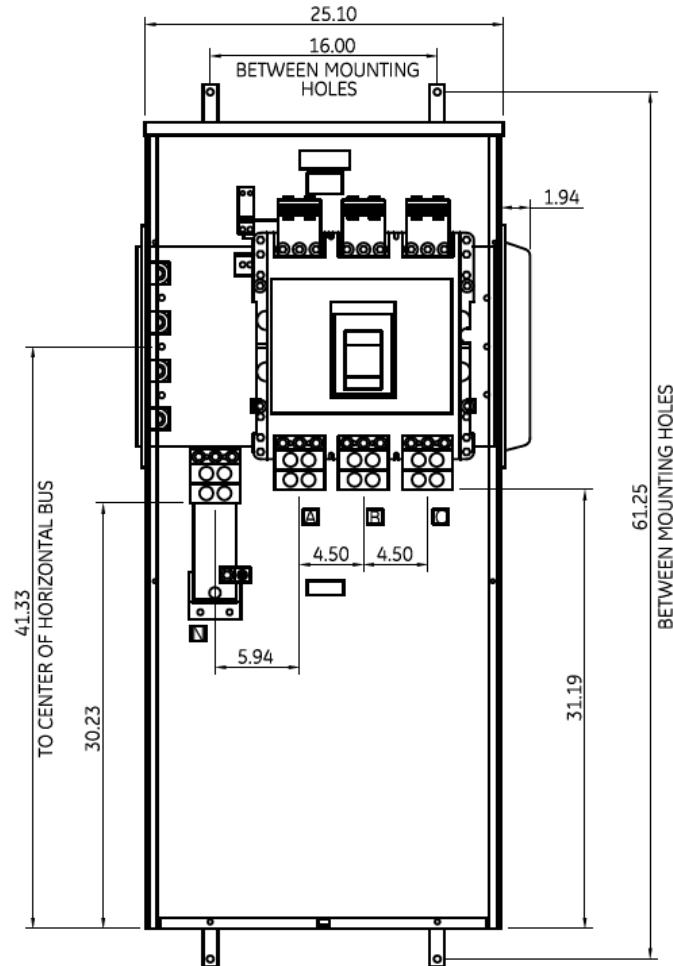

Side View

Front View

Notes:
 No Knockouts in Endwalls
 Fixed rating plug, not field adjustable
 This unit meets NEC 2014 Section 240.87 by providing an arc flash maintenance switch factory installed

Incoming Cable Sizes:
 (4) 500-1000MCM/ Phase&Neutral (AL & CU)

imagination at work

METER MOD III-1600A MAIN BREAKER SECT N3R ENCL
 100KAIC 3PH4W 208Y/120V BOTTOM FEED ARC REDUCTION

REF NO	CAT NO	DWG DATE	REV #
96-5557	TMP3BB16RAR	1/15/2016	01