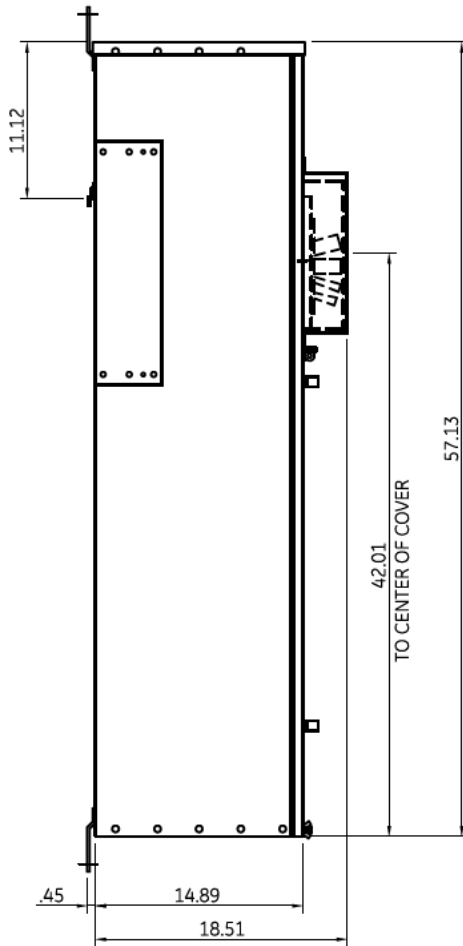

Side View

Front View

Notes:
 No Knockouts in Endwalls
 Fixed rating plug, not field adjustable
 This unit meets NEC 2014 Section 240.87 by providing an arc flash maintenance switch factory installed

Incoming Cable Sizes:
 (4) 500-1000MCM/ Phase&Neutral (AL & CU)

imagination at work

METER MOD III-1600A MAIN BREAKER SECT N3R ENCL
 100KAIC 3PH4W 208Y/120V BOTTOM FEED ARC REDUCTION

REF NO	CAT NO	DWG DATE	REV #
96-5557	TMP3BB16RAR	1/15/2016	01