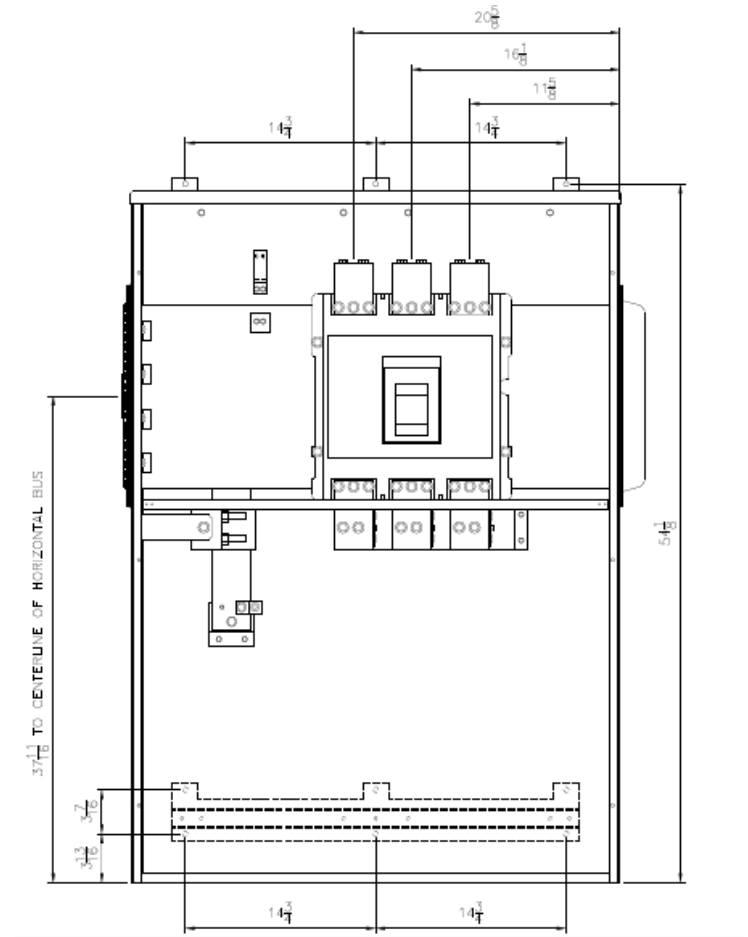

Side View

Fixed rating plug, not field adjustable

Front Layout View

Incoming Cable Sizes:
Compression lugs

Front View

imagination at work

METER MOD III-1600A MAIN BREAKER SECT N3R ENCL
100KAIC 3PH 4W 208Y/120V BOTTOM FED - COMP LUGS

REF NO	CAT NO	DWG DATE	REV #
96-6242	TMP3BB16RCLL	1/8/2015	01