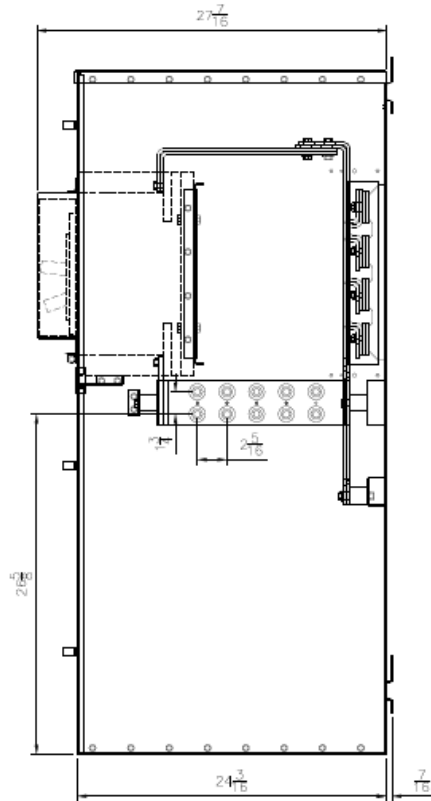

Side View

Fixed rating plug, not field adjustable

Front Layout View

Incoming Cable Sizes:
Compression lugs

Front View

imagination at work

METER MOD III-1600A MAIN BREAKER SECT N3R ENCL
100KAIC 3PH 4W 208Y/120V BOTTOM FED - COMP LUGS

REF NO	CAT NO	DWG DATE	REV #
96-6242	TMP3BB16RCLL	1/8/2015	01