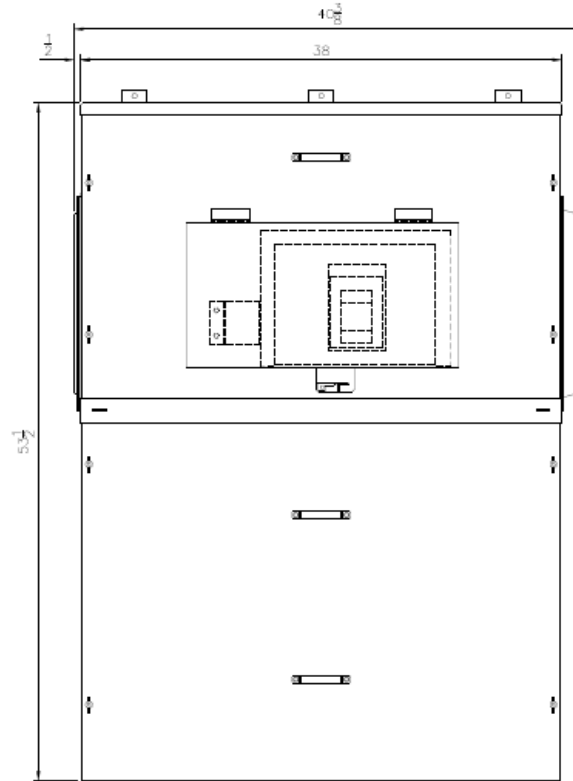

Side View

Fixed rating plug, not field adjustable

Front Layout View

Incoming Cable Sizes:
Compression lugs

Front View

imagination at work

METER MOD III-1600A MAIN BREAKER SECT N3R ENCL
100KAIC 3PH 4W 208Y/120V BOTTOM FED - COMP LUGS