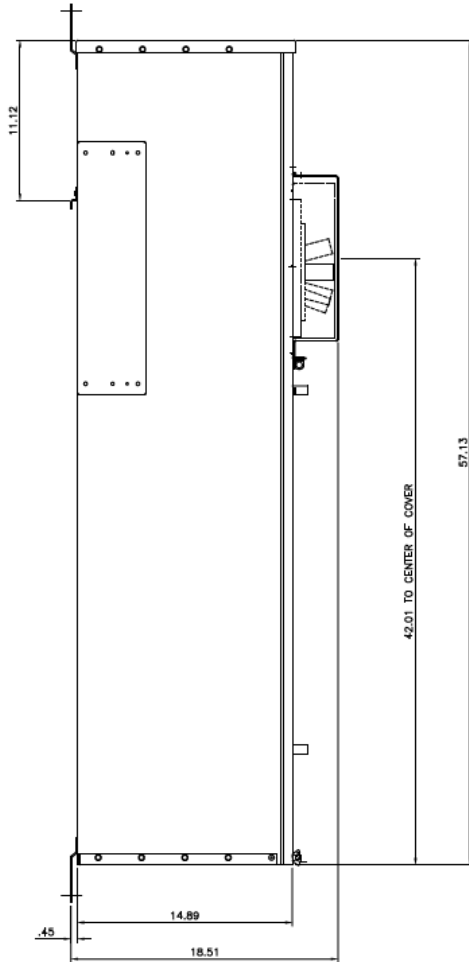

Side View

Fixed rating plug, not
field adjustable

Front View

Incoming Cable Sizes:

(6) #2 - 600MCM/ Phase&Neutral (AL & CU)

Notes:

No Knockouts in Endwalls

imagination at work

METER MOD III-2000A MAIN BREAKER SECT N3R ENCL
100KAIC 3PH 4W 208Y/120V BOTTOM ONLY FEED

REF NO	CAT NO	DWG DATE	REV #
96-5559	TMP3BB20R	1/8/2015	01