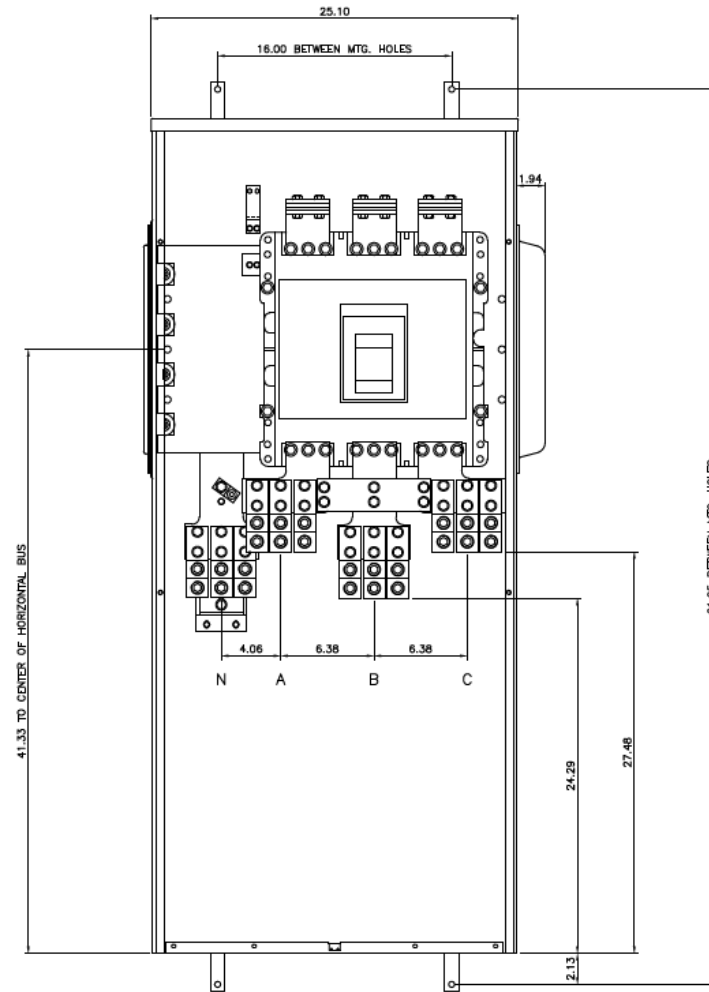

Side View

Fixed rating plug, not
field adjustable

Front View

Incoming Cable Sizes:

(6) #2 - 600MCM/ Phase&Neutral (AL & CU)

Notes:

No Knockouts in Endwalls

imagination at work

METER MOD III-2000A MAIN BREAKER SECT N3R ENCL
100KAIC 3PH 4W 208Y/120V BOTTOM ONLY FEED

REF NO	CAT NO	DWG DATE	REV #
96-5559	TMP3BB20R	1/8/2015	01