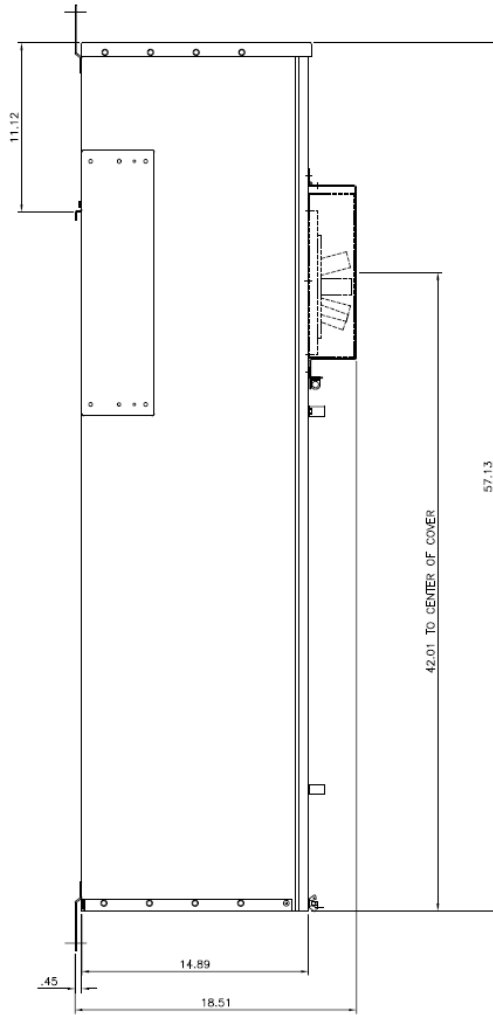

Side View

Notes:

No Knockouts in Endwalls

Fixed rating plug, not field adjustable

This unit meets NEC 2014 Section 240.87 by providing an arc flash maintenance switch factory installed

Incoming Cable Sizes:

(6) #2-600MCM Phase&Neutral (AL & CU)

Front View

imagination at work

METER MOD III-2000A MAIN BREAKER SECT N3R ENCL
100KAIC 3PH4W 208Y/120V BOTTOM FEED ARC REDUCTION

REF NO	CAT NO	DWG DATE	REV #
96-5557	TMP3BB20RAR	1/15/2016	02