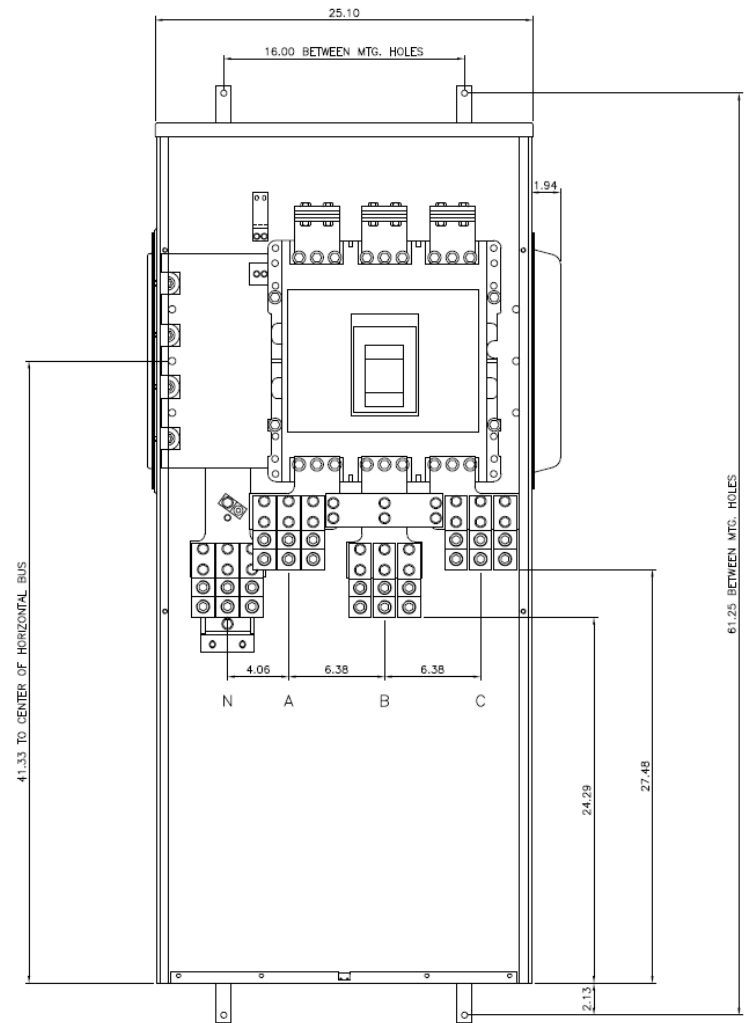

Side View

Notes:

No Knockouts in Endwalls

Fixed rating plug, not field adjustable

This unit meets NEC 2014 Section 240.87 by providing an arc flash maintenance switch factory installed

Incoming Cable Sizes:

(6) #2-600MCM Phase&Neutral (AL & CU)

Front View

imagination at work

METER MOD III-2000A MAIN BREAKER SECT N3R ENCL
100KAIC 3PH4W 208Y/120V BOTTOM FEED ARC REDUCTION

REF NO	CAT NO	DWG DATE	REV #
96-5557	TMP3BB20RAR	1/15/2016	02