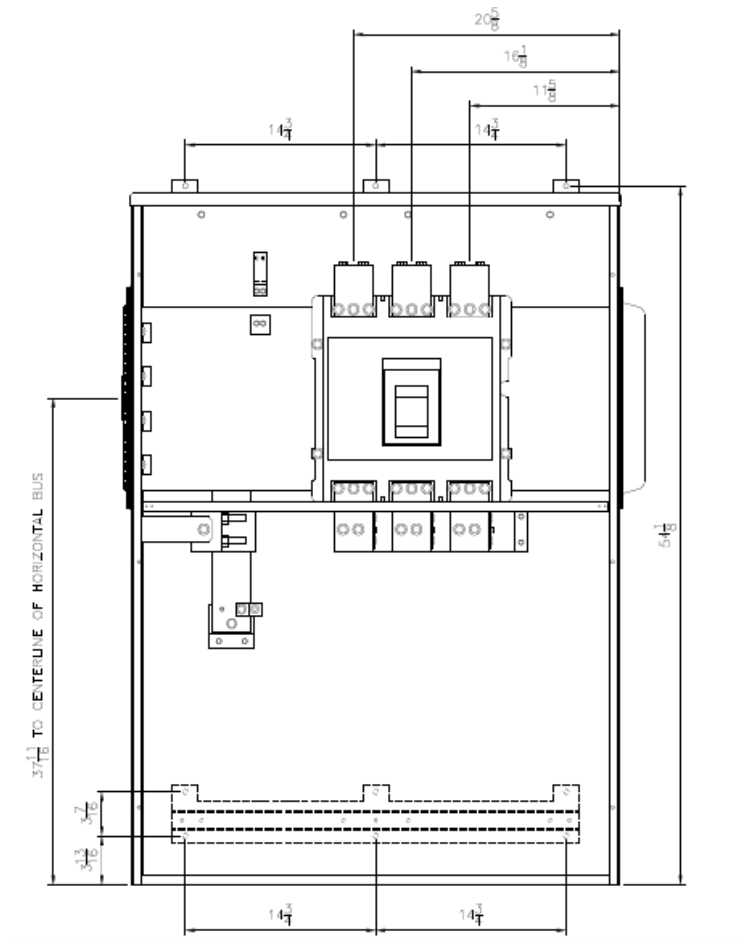

**Side View**

Fixed rating plug, not field adjustable

**Front Layout View**

Incoming Cable Sizes:  
Compression lugs

**Front View**

imagination at work

METER MOD III-2000A MAIN BREAKER SECT N3R ENCL  
100KAIC 3PH 4W 208Y/120V BOTTOM FED - COMP LUGS

REF NO	CAT NO	DWG DATE	REV #
96-6242	TMP3BB20RCLL	1/8/2015	01