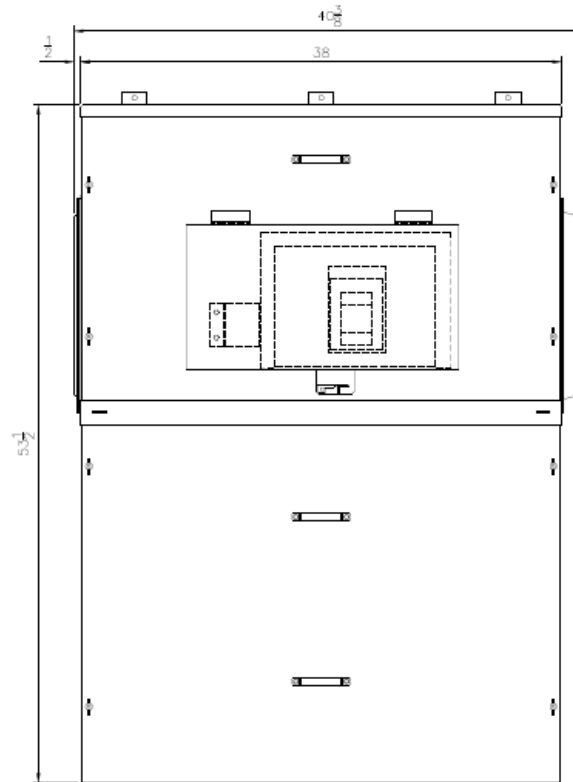

**Side View**

Fixed rating plug, not field adjustable

**Front Layout View**

Incoming Cable Sizes:  
Compression lugs

**Front View**

imagination at work

METER MOD III-2000A MAIN BREAKER SECT N3R ENCL  
100KAIC 3PH 4W 208Y/120V BOTTOM FED - COMP LUGS