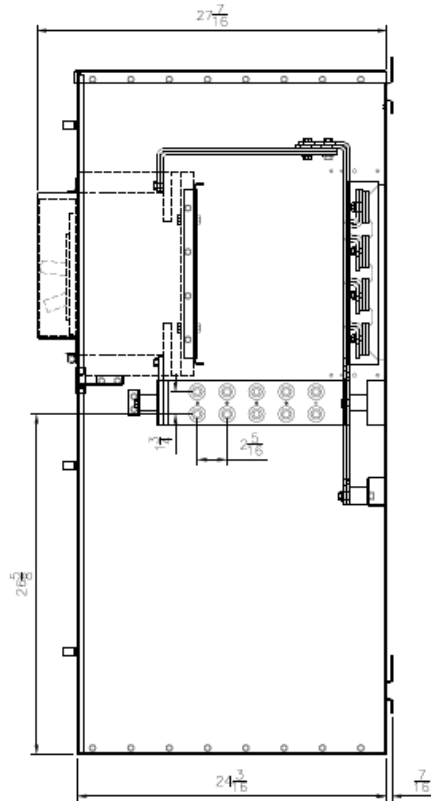

**Side View**

Fixed rating plug, not field adjustable

**Front Layout View**

Incoming Cable Sizes:  
Compression lugs

**Front View**

imagination at work

METER MOD III-2000A MAIN BREAKER SECT N3R ENCL  
100KAIC 3PH 4W 208Y/120V BOTTOM FED - COMP LUGS

REF NO	CAT NO	DWG DATE	REV #
96-6242	TMP3BB20RCLL	1/8/2015	01