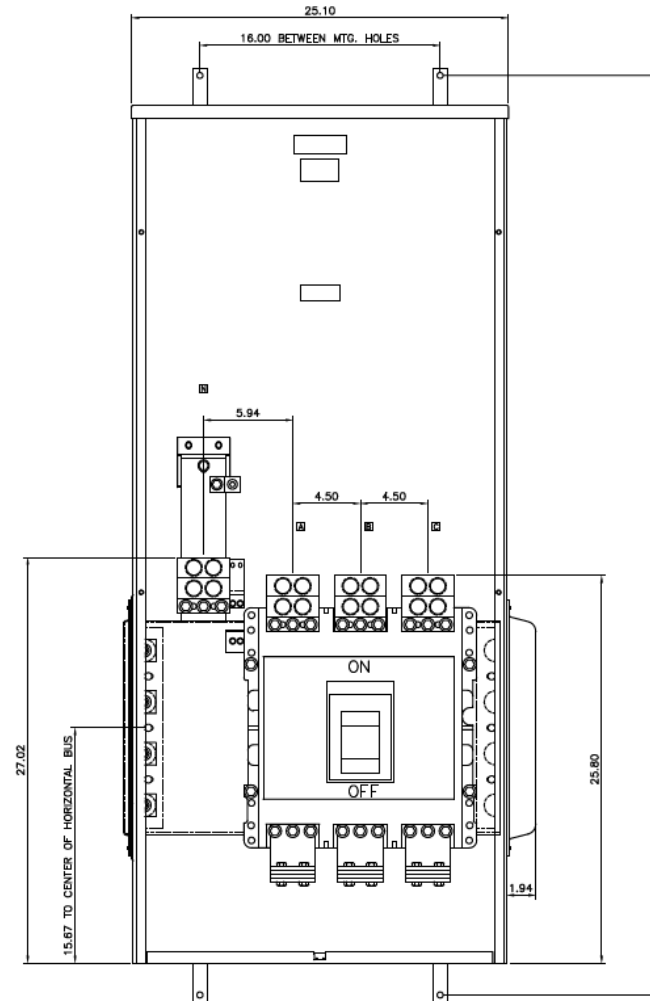

Side View

Front View

Fixed rating plug, not field adjustable

This unit meets NEC 2014 Section 240.87 by providing an arc flash maintenance switch factory installed

Incoming Cable Sizes:

(4) 500-1000MCM/ Phase&Neutral (AL & CU)

Notes:

No Knockouts in Endwalls

imagination at work

METER MOD III-1200A MAIN BREAKER SECT N3R ENCL
100KAIC 3PH 4W 208Y/120V TOP ONLY FEED

REF NO	CAT NO	DWG DATE	REV #
96-5558	TMP3BT12RAR	12/14/2016	01