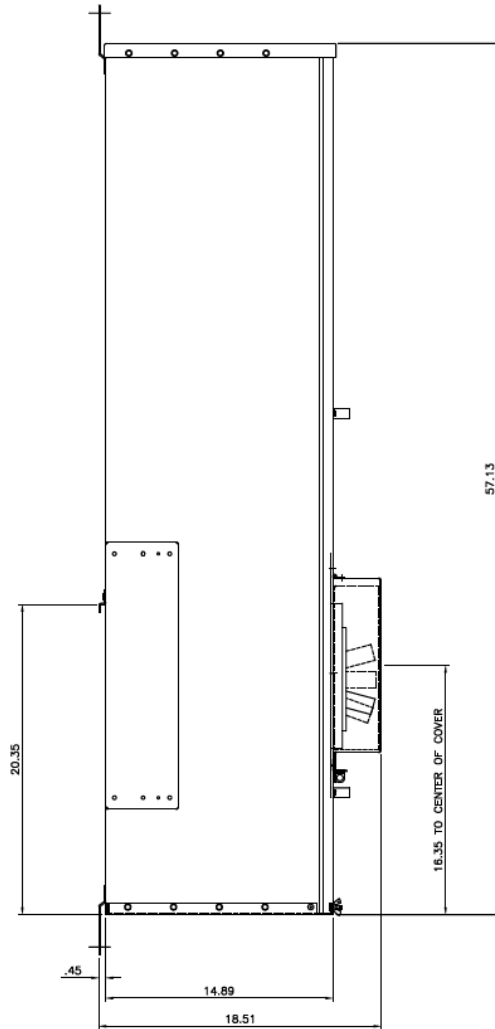

Side View

Front View

Fixed rating plug, not field adjustable

This unit meets NEC 2014 Section 240.87 by providing an arc flash maintenance switch factory installed

Incoming Cable Sizes:

(4) 500-1000MCM/ Phase&Neutral (AL & CU)

Notes:

No Knockouts in Endwalls

imagination at work

METER MOD III-1200A MAIN BREAKER SECT N3R ENCL
100KAIC 3PH 4W 208Y/120V TOP ONLY FEED

REF NO	CAT NO	DWG DATE	REV #
96-5558	TMP3BT12RAR	12/14/2016	01