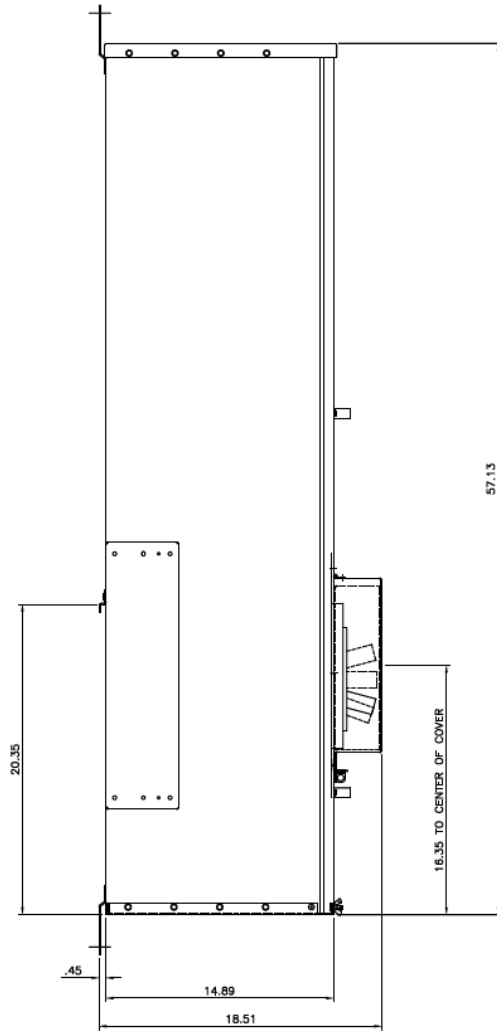

## Side View

Fixed rating plug, not field adjustable

## Front View

**Incoming Cable Sizes:**  
 (4) 500-1000MCM/ Phase&Neutral (AL & CU)

**Notes:**  
 No Knockouts in Endwalls

imagination at work

METER MOD III-1400A MAIN BREAKER SECT N3R ENCL  
 100KAIC 3PH 4W 208Y/120V TOP ONLY FEED

REF NO	CAT NO	DWG DATE	REV #
96-5558	TMP3BT14R	1/8/2015	01