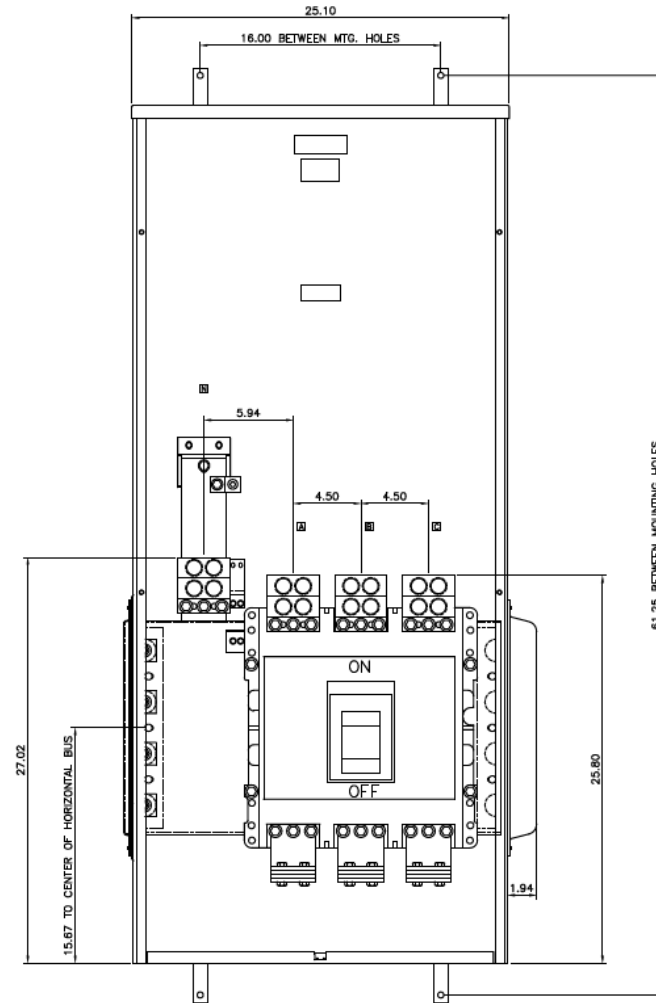

## Side View

Fixed rating plug, not field adjustable

## Front View

**Incoming Cable Sizes:**  
 (4) 500-1000MCM/ Phase&Neutral (AL & CU)

**Notes:**  
 No Knockouts in Endwalls

imagination at work

METER MOD III-1400A MAIN BREAKER SECT N3R ENCL  
 100KAIC 3PH 4W 208Y/120V TOP ONLY FEED

REF NO	CAT NO	DWG DATE	REV #
96-5558	TMP3BT14R	1/8/2015	01