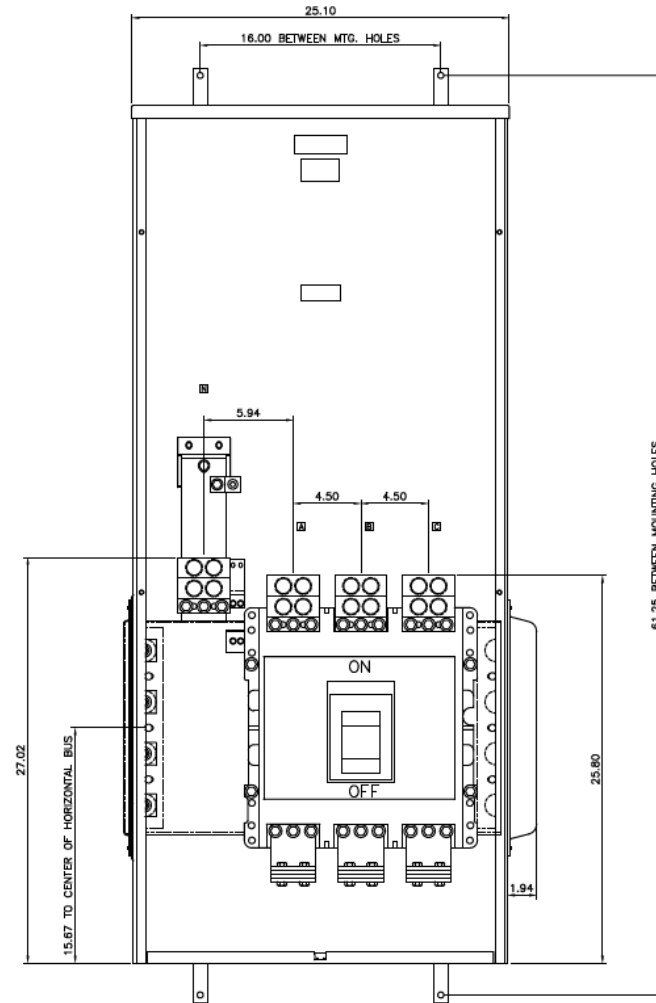

Side View

Notes:
 No Knockouts in Endw;
 Fixed rating plug, not
 field adjustable
 This unit meets NEC
 2014 Section 240.87 by
 providing an arc flash
 maintenance switch
 factory installed

Incoming Cable Sizes:
 (4) 500-1000MCM/ Phase&Neutral (AL & CU)

Front View

imagination at work

METER MOD III-1400A MAIN BREAKER SECT N3R ENCL
 100KAIC 3PH 4W 208Y/120V TOP ONLY FEED ARC REDUCTION

REF NO	CAT NO	DWG DATE	REV #
96-5558	TMP3BT14RAR	1/8/2015	01