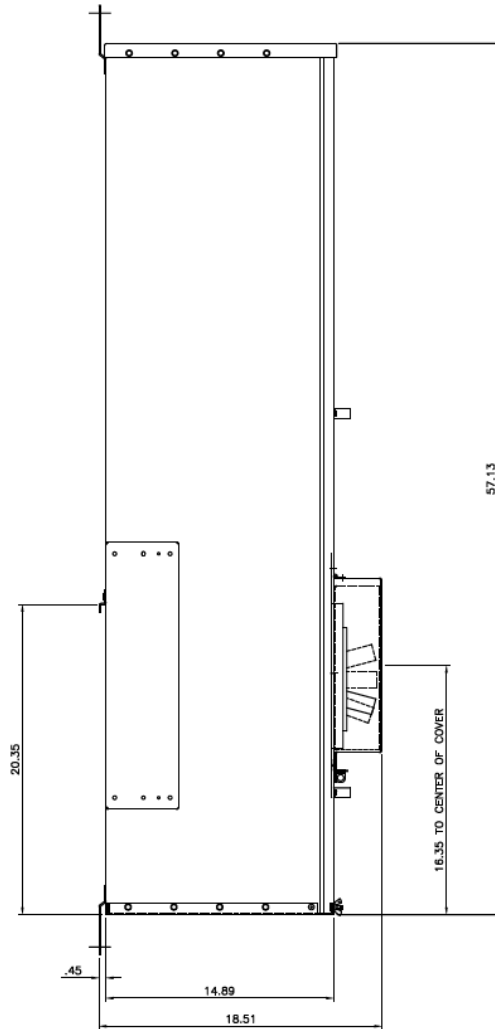

Side View

Notes:
 No Knockouts in Endw;
 Fixed rating plug, not
 field adjustable
 This unit meets NEC
 2014 Section 240.87 by
 providing an arc flash
 maintenance switch
 factory installed

Incoming Cable Sizes:
 (4) 500-1000MCM/ Phase&Neutral (AL & CU)

Front View

imagination at work

METER MOD III-1400A MAIN BREAKER SECT N3R ENCL
 100KAIC 3PH 4W 208Y/120V TOP ONLY FEED ARC REDUCTION

REF NO	CAT NO	DWG DATE	REV #
96-5558	TMP3BT14RAR	1/8/2015	01